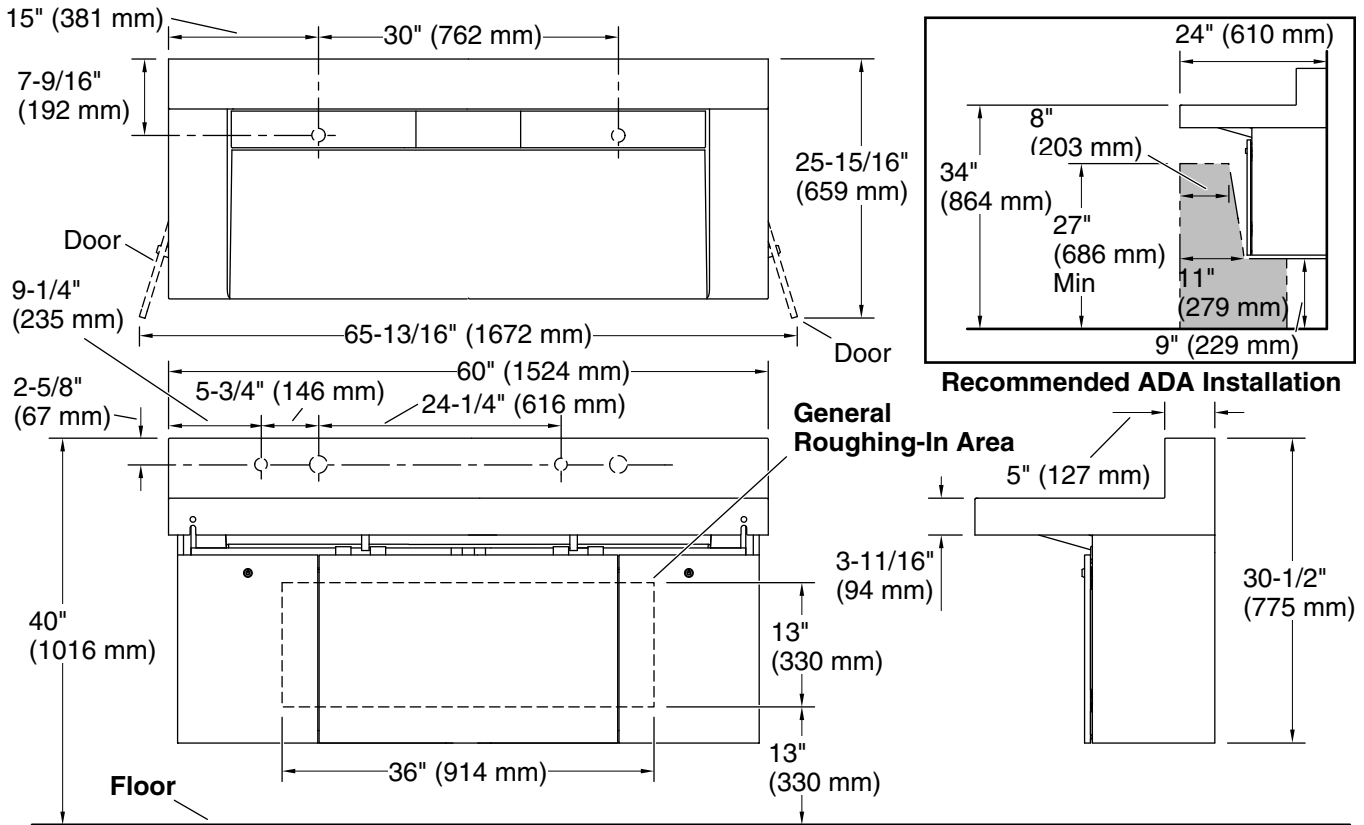

### Technical Information

All product dimensions are nominal.

Basin configuration: Equal Bowls  
Min. base cabinet width: 24" (610 mm)

With overflow: Yes

Drain hole: 1-3/4" (44 mm)