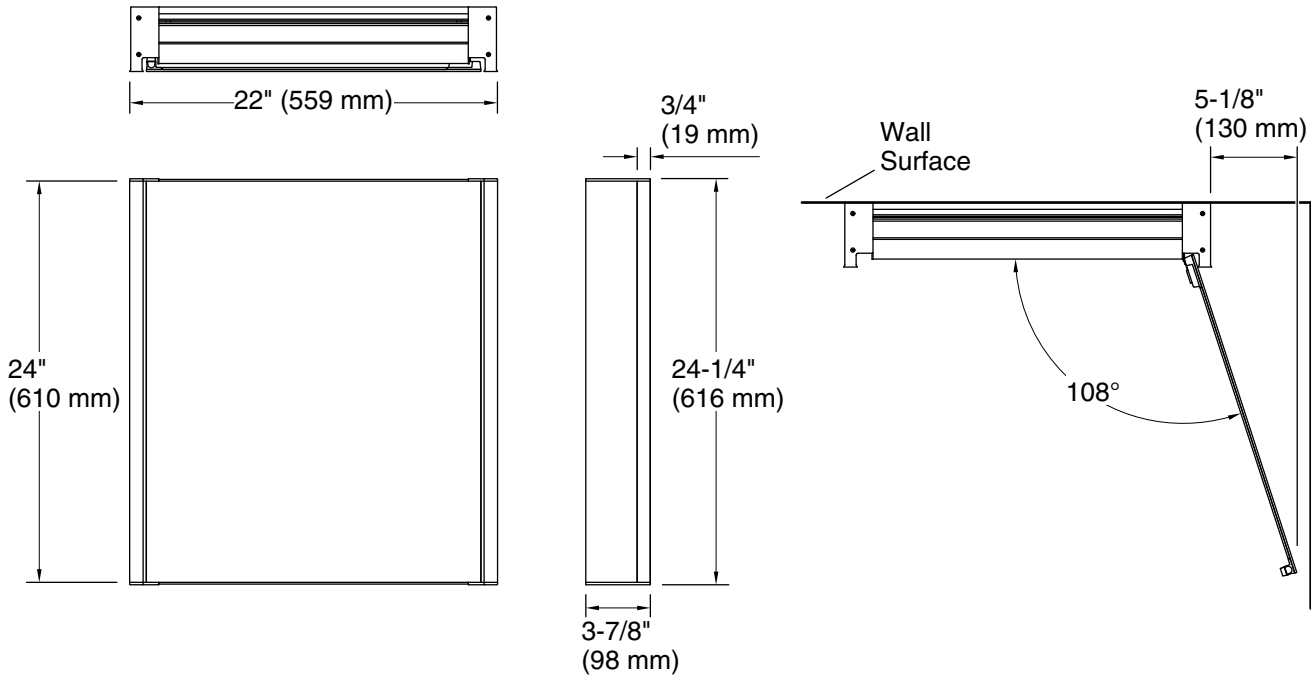

Required Electrical Service

One circuit required, protected with Class A Ground-Fault Circuit-Interrupter (GFCI). Outside North America, this device may be known as a Residual Current Device (RCD).

Lights: 120 V, 5 A, 60 Hz

Technical Information

All product dimensions are nominal.

Lighting included: Yes

Electrical component rating: LED: 120 V, 5 A, 60 Hz 1200 Lumens, 3000K

Notes

Install this product according to the installation instructions.