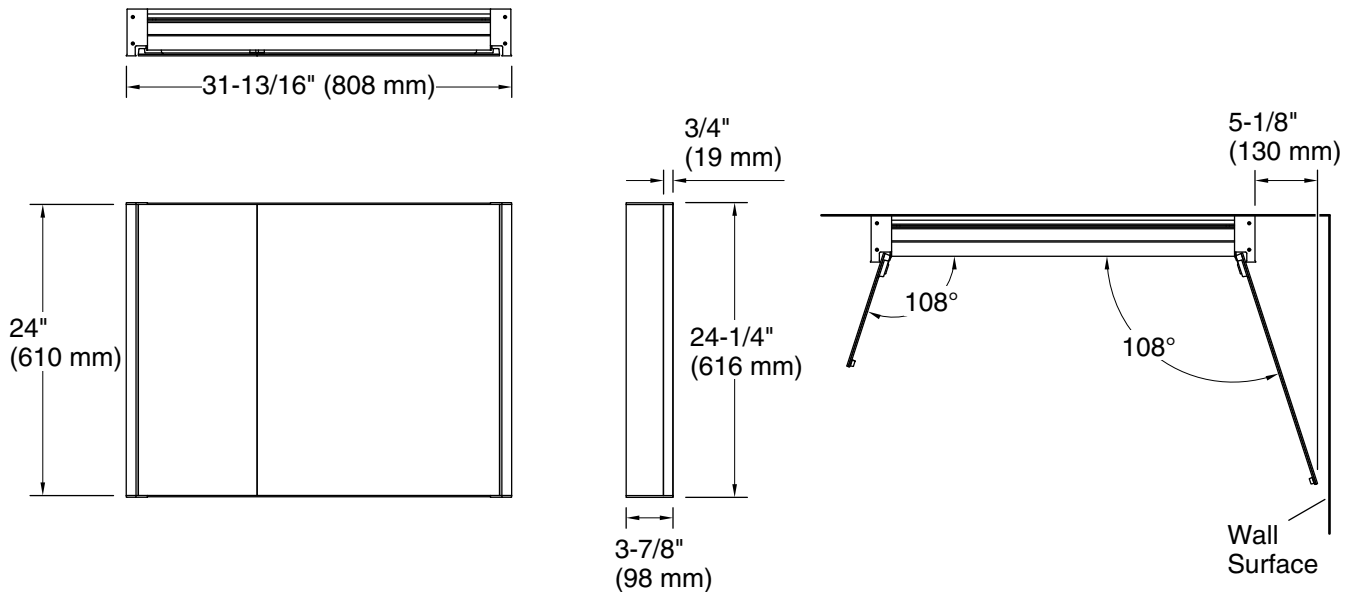

Required Electrical Service

One circuit required, protected with Class A Ground-Fault Circuit-Interrupter (GFCI). Outside North America, this device may be known as a Residual Current Device (RCD).

Lights: 120 V, 5 A, 60 Hz

Technical Information

All product dimensions are nominal.

Lighting included: Yes

Electrical component rating: LED: 120 V, 5 A, 60 Hz 1200 Lumens, 3000K

Notes

Install this product according to the installation instructions.