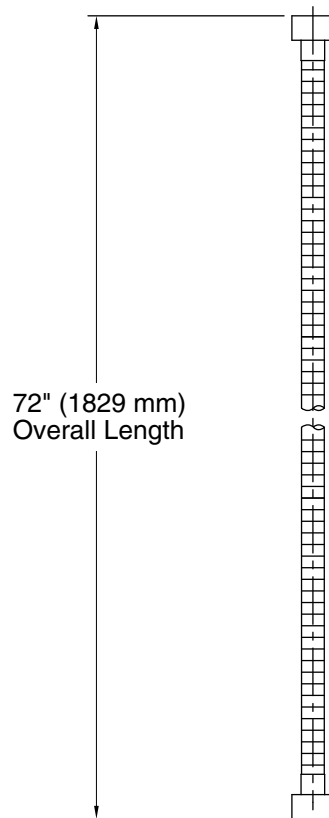

Features

- 72" (1829 mm) hose length
- Swivel base helps reach target areas
- For use with a handshower (sold separately)

Material

- Durable metal construction
- KOHLER finishes resist corrosion and tarnishing

Technical Information

All product dimensions are nominal.

Spout:

Notes

ADA, OBC, CSA B651 compliant when installed to the specific requirements of these regulations.