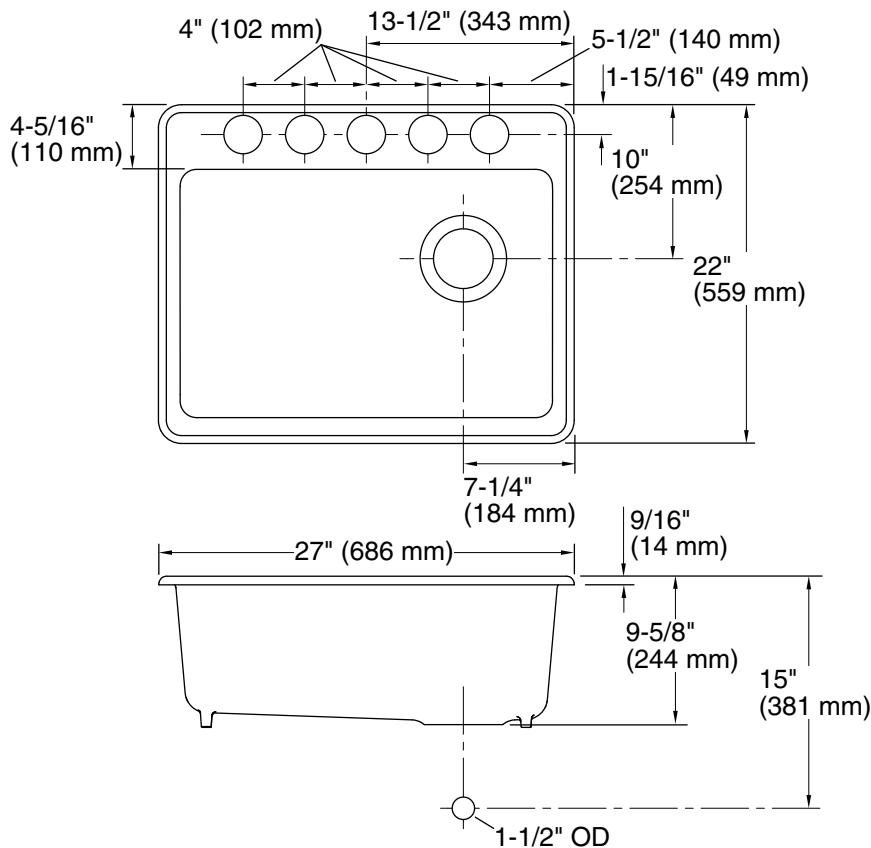

## Features

- 30" (762 mm) minimum base cabinet width
- Single bowl
- 9" (229 mm) depth provides generous workspace
- Five oversized faucet holes
- Bowl slopes toward drain to minimize water pooling
- Offset drain increases workspace in the sink and storage space underneath
- Includes K-6239 colander with integral cutting board and K-9137 bottom sink rack

## Technical Information

All product dimensions are nominal.

Basin configuration: Single Bowl  
Center(s): 8" (203 mm)  
Min. base cabinet width: 30" (762 mm)

Bowl area (Basin #1): Length: 24-1/4" (616 mm)  
Width: 15-13/16" (402 mm)  
Bowl depth: 9" (229 mm)  
Water depth: 9" (229 mm)

Number of deck holes: 5

Drain hole: 3-7/8" (98 mm)

Template: 1244382-7, required, included