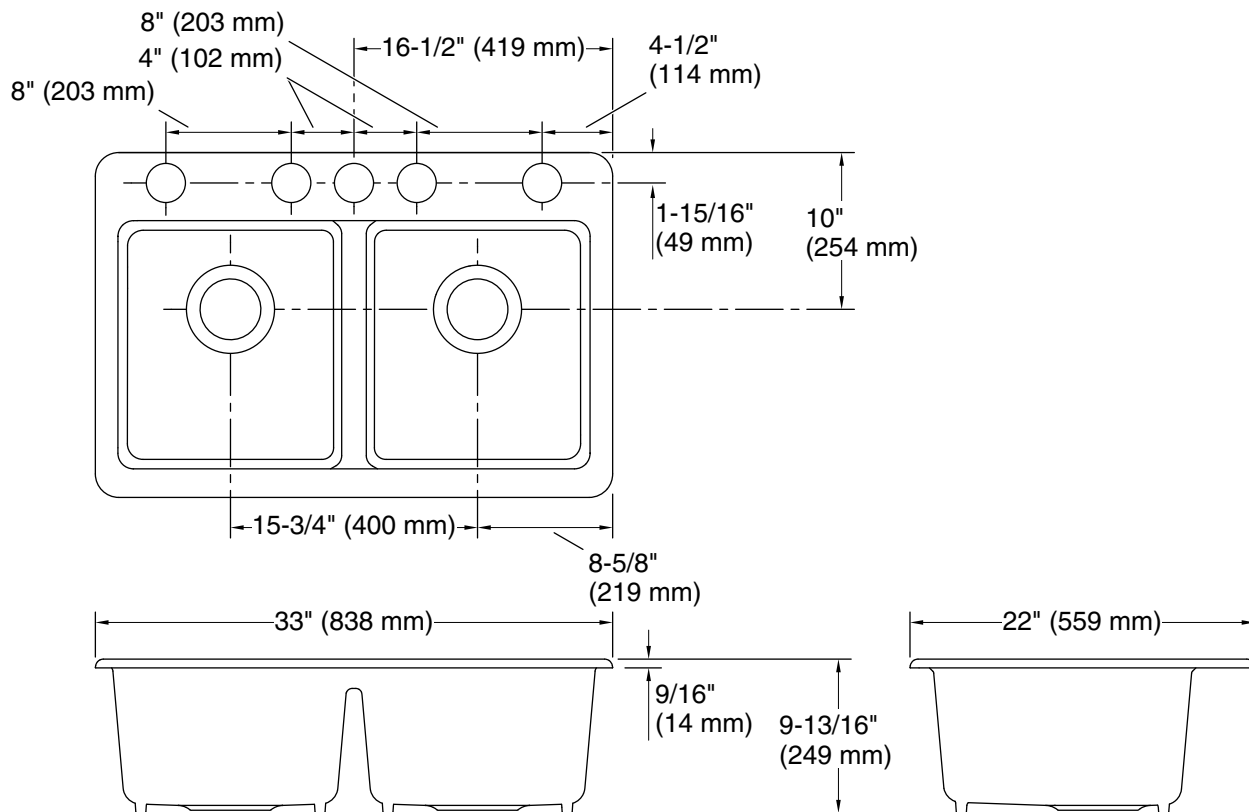

### Features

- 36" minimum base cabinet width
- Double-equal bowls
- 9" (229 mm) depth provides generous workspace
- Three oversized faucet holes with one oversized accessory hole to the right and one oversized accessory hole to the left
- Oversized holes allow for easy installation of faucets and accessories
- Bowl slopes toward drain to minimize water pooling
- Offset drains increase workspace in the sink and storage space underneath
- Box includes: Sink, two sink racks, installation hardware, cutout template
- Sink drain with strainer sold separately

## Technical Information

All product dimensions are nominal.

Basin configuration: Equal Bowls

Center(s): 8" (203 mm)

Min. base cabinet width: 36" (914 mm)

Bowl area (Double Equal Basins):  
Length: 14-5/16" (363 mm)  
Width: 15-13/16" (402 mm)  
Bowl depth: 9" (229 mm)  
Water depth: 9" (229 mm)