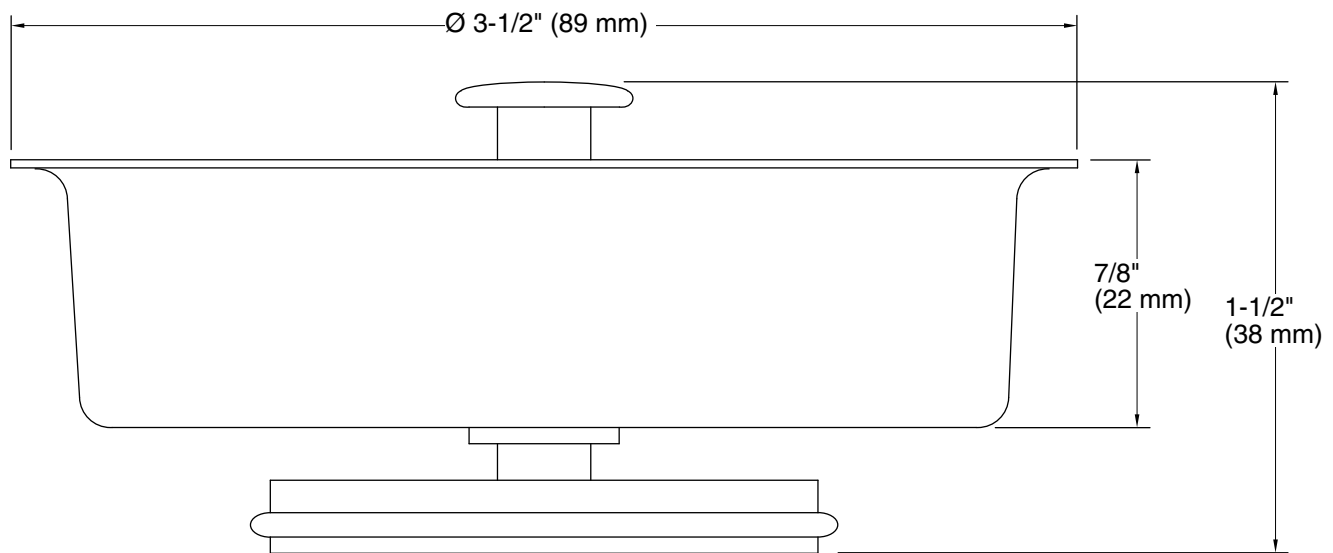

Features

- Removable basket with an open/close stopper that seals tightly into Duostrainer body

Material

- Premium metal construction for durability and reliability

Installation

- Fits sinks with standard 3-1/2" or 4" outlet
- Requires K-8804 Duostrainer body and tailpiece (sold separately)

Technical Information

All product dimensions are nominal.

Material: Stainless Steel, Brass

Notes

Install this product according to the installation instructions.