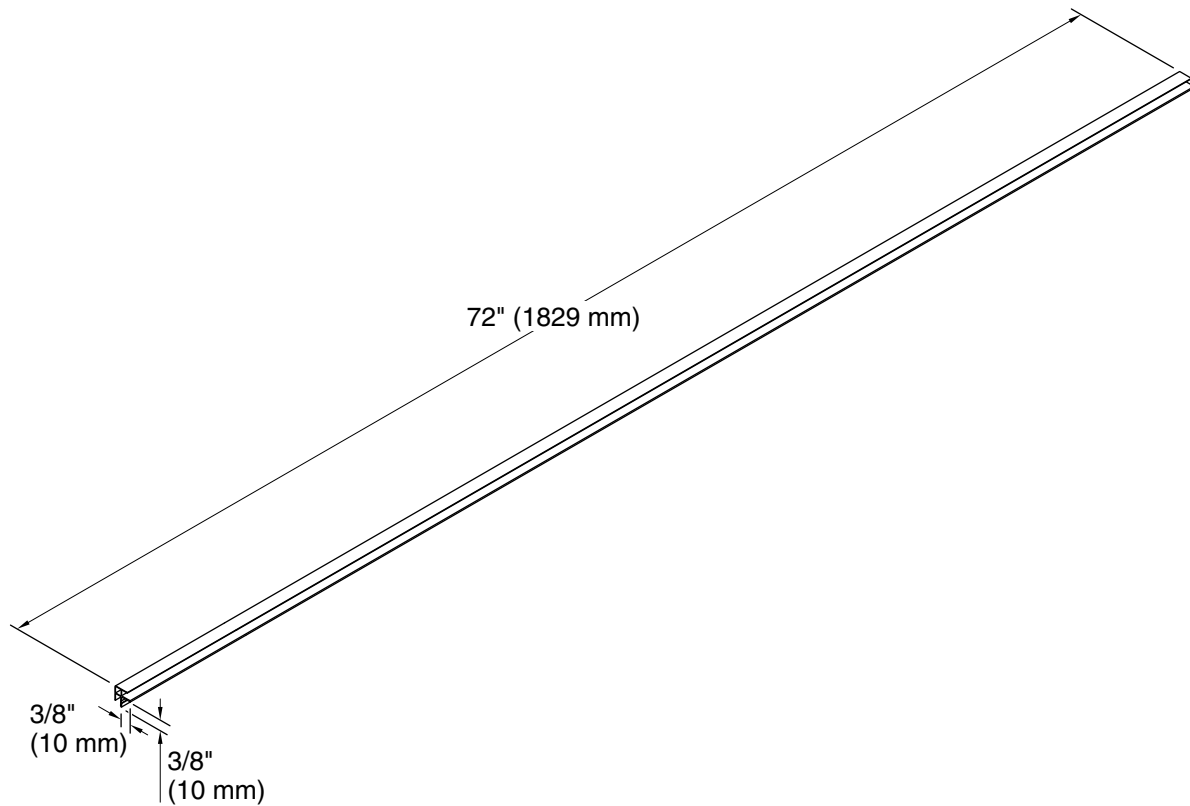

Technical Information

All product dimensions are nominal.

Material: Anodized Aluminum, Powder-coated Aluminum

Notes

Install this product according to the installation instructions.