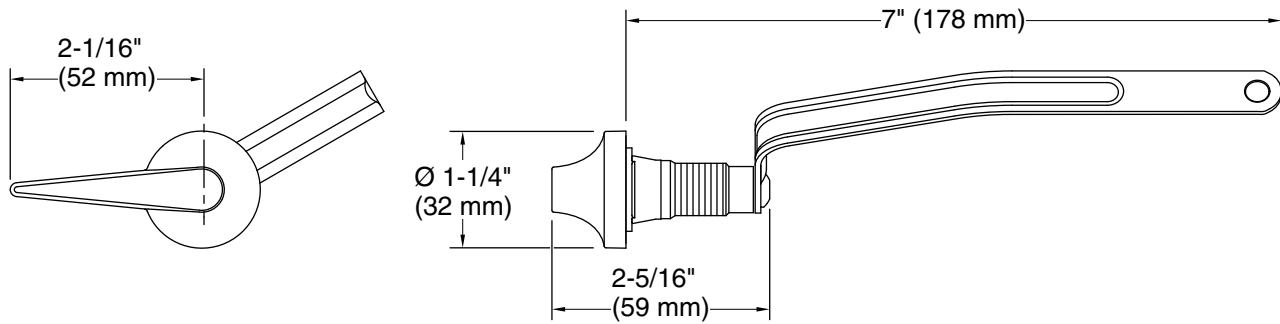

Features

- Left-hand trip lever
- For use with the K-5172 San Souci toilet

Material

- Premium metal construction for durability and reliability
- KOHLER finishes resist corrosion and tarnishing

Recommended Products/Accessories

Technical Information

All product dimensions are nominal.

Material: Zinc, Stainless Steel