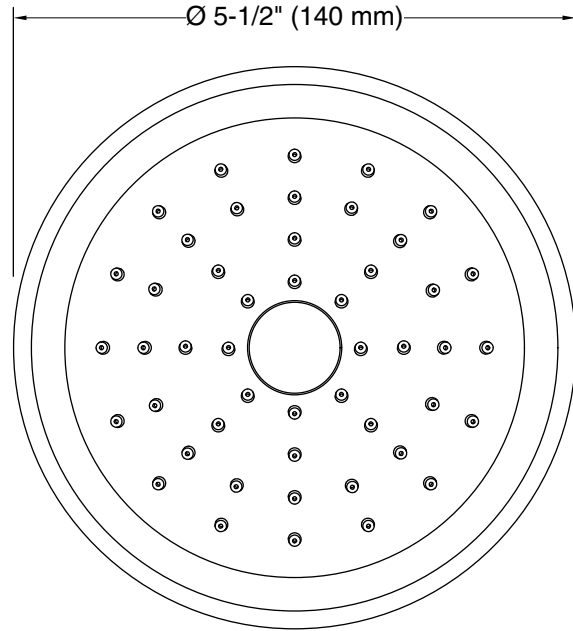

Features

- MasterClean™ sprayface features an easy-to-clean surface that withstands mineral buildup and maximizes spray performance
- Single-function showerhead with 48 translucent nozzles
- 5-1/2" (140 mm) diameter sprayface
- 1.75 gpm (6.6 lpm) maximum flow rate
- Complements Purist faucets and accessories

Technical Information

All product dimensions are nominal.

Spout:

Shower/Rainhead rated max flow: 1.75 gal/min (6.6 l/min)

Notes

For use with automatic compensating valves rated at 1.5 gal/min (5.7 l/min) or less.