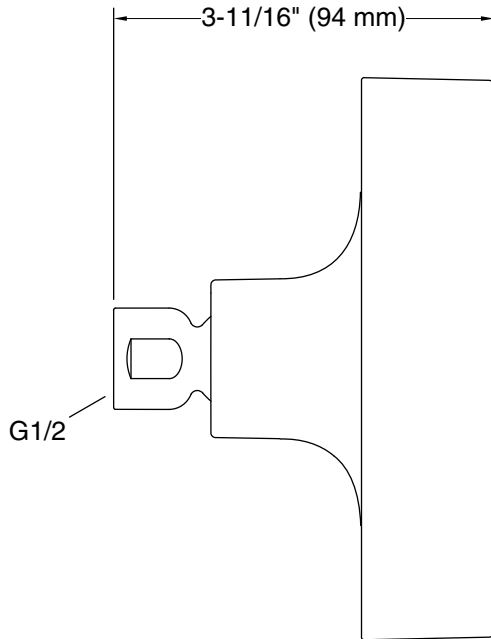

Features

- MasterClean™ sprayface features an easy-to-clean surface that withstands mineral buildup and maximizes spray performance
- Single-function showerhead with 48 translucent nozzles
- 5-1/2" (140 mm) diameter sprayface
- 1.75 gpm (6.6 lpm) maximum flow rate
- Complements Purist faucets and accessories

Technical Information

All product dimensions are nominal.

Spout:

Shower/Rainhead rated max flow: 1.75 gal/min (6.6 l/min)

Notes

For use with automatic compensating valves rated at 1.5 gal/min (5.7 l/min) or less.