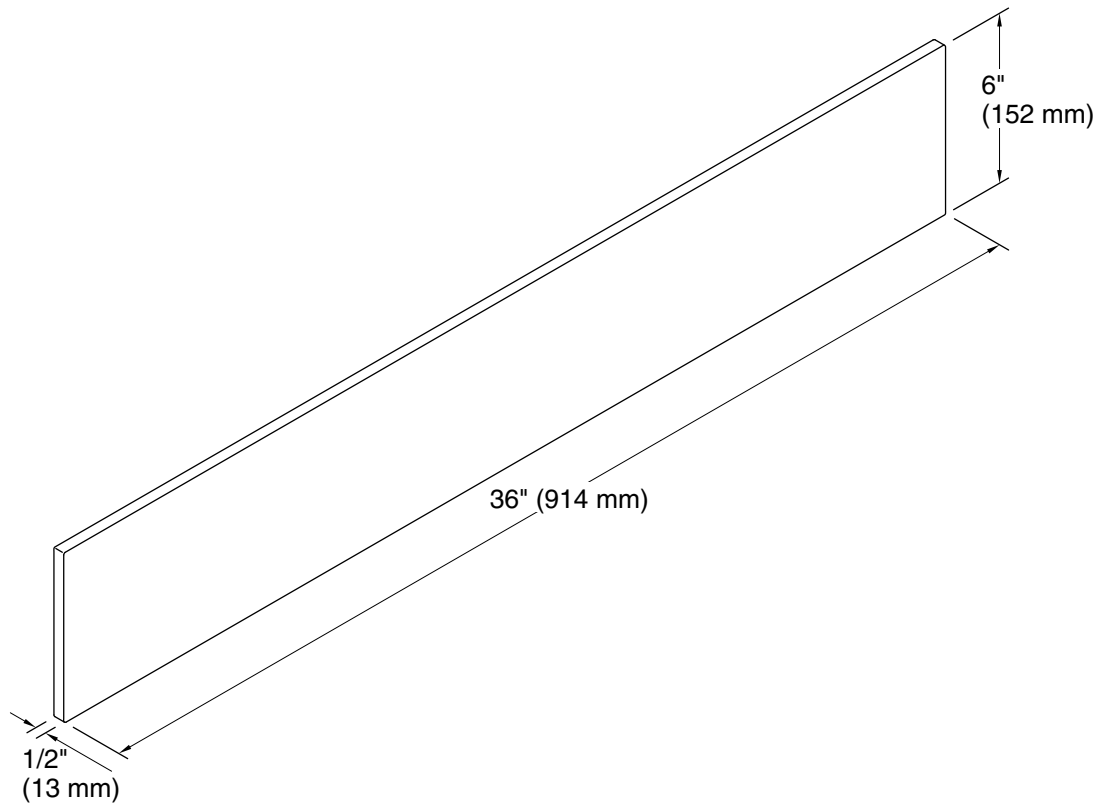

Features

- Finishes off the top of a shower knee wall
- Coordinates with Choreograph shower walls

Material

- Solid surface

Installation

- Field trimmable

Codes/Standards

None Applicable

Technical Information

All product dimensions are nominal.

Material: Solid Surface

Notes

Install this product according to the installation instructions.