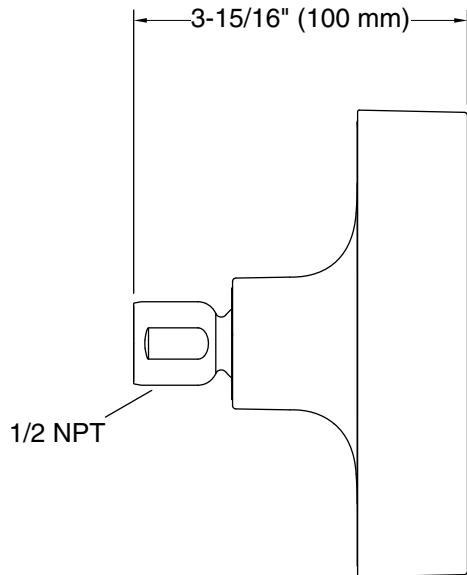

Technical Information

All product dimensions are nominal.

Spout:

Shower/Rainhead rated max flow: 2.5 gal/min (9.5 l/min)

Notes

For use with automatic compensating valves rated at 2.4 gal/min (9.1 l/min) or less.