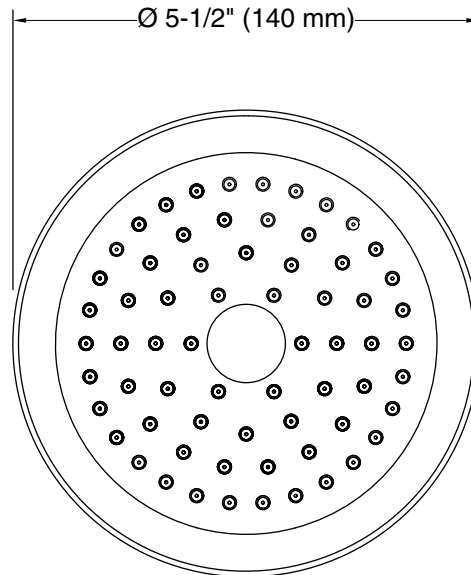

Features

- Optimized sprayface with 66 nozzles delivers a more focused coverage of large water droplets
- Minimizes wasteful overspray and increases cleaning and hair-rinsing performance
- MasterClean™ sprayface features an easy-to-clean surface that withstands mineral buildup and maximizes spray performance
- 2.5 gpm (9.5 lpm) maximum flow rate
- 1/2" NPT connection
- Coordinates with Purist faucets, accessories, and showering components to complete your bathroom

Optional Products/Accessories

K-933 Shower Arm and Flange

Codes/Standards

ASME A112.18.1/CSA B125.1
DOE - Energy Policy Act 1992
NOM Standards
NOM 008-CONAGUA

KOHLER® Faucet Lifetime Limited Warranty

See website for detailed warranty information.

Technical Information

All product dimensions are nominal.

Spout:

Shower/Rainhead rated max flow: 2.5 gal/min (9.5 l/min)

Notes

For use with automatic compensating valves rated at 2.4 gal/min (9.1 l/min) or less.