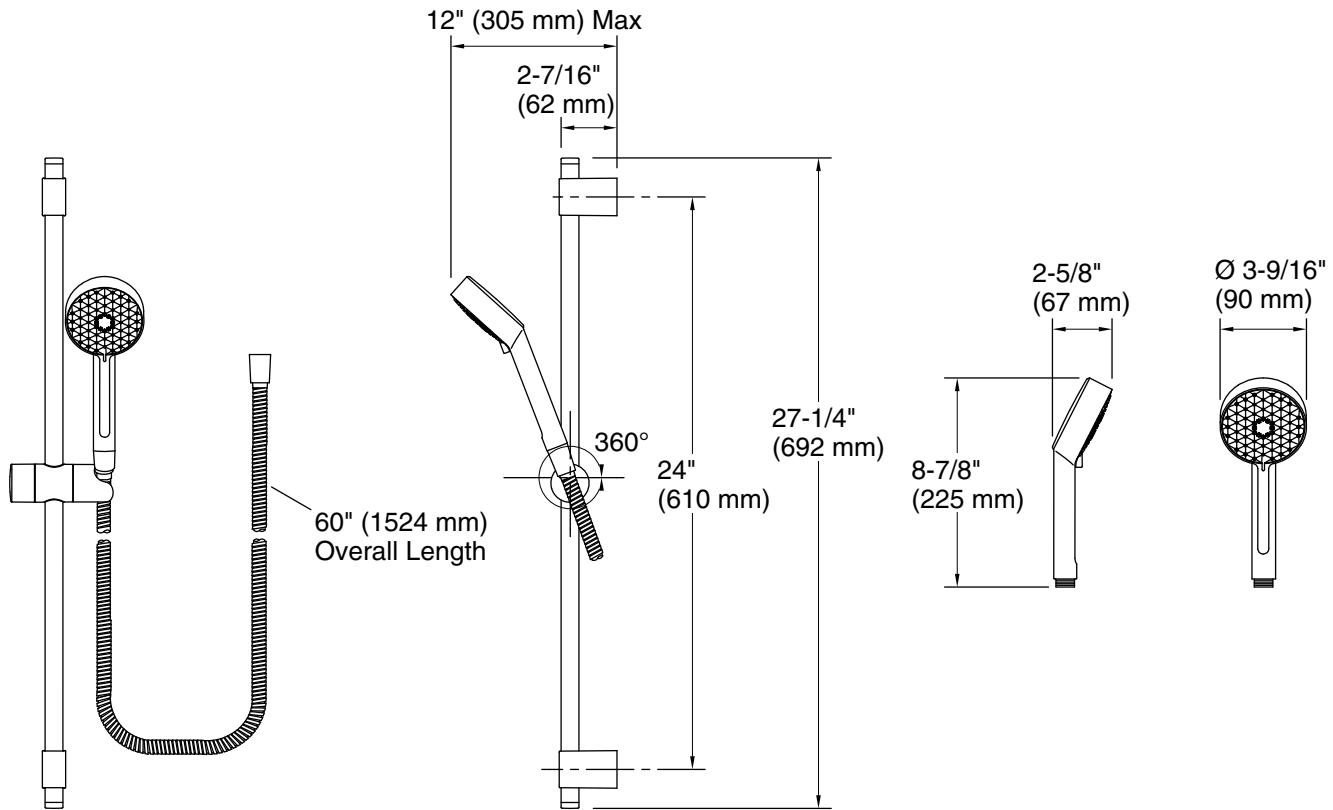

Features

- Advanced spray engine provides three alternate experiences: wide coverage, intense drenching, and targeted spray
- Wide coverage spray produces an encompassing spray for everyday use
- Intense drenching spray delivers a forceful spray ideal for rinsing shampoo from hair
- Targeted spray is a focused stream for targeting sore muscles or use as a utility spray
- Thumb tab allows for a smooth transition between sprays
- MasterClean™ sprayface features an easy-to-clean surface that withstands mineral buildup and maximizes spray performance
- 2.5 gpm (9.5 lpm) maximum flow rate at 45 psi (3.1 bar)
- Slidebar features adjustable mounting brackets for installation flexibility
- 60" (1524 mm) hose length

Material

- Durable material construction
- KOHLER finishes resist corrosion and tarnishing

Installation

- Wall-mount

Recommended Products/Accessories

- K-30646 Showerhead filter
- K-30647 Showerhead replacement filter, two-pack

Color	Code	Description
	CP	Polished Chrome
	BN	Vibrant® Brushed Nickel
	BL	Matte Black
	2MB	Vibrant® Brushed Moderne Brass

Technical Information

All product dimensions are nominal.

Spout:

Handshower rated max flow: 2.5 gal/min (9.5 l/min)

Notes

Install this product according to the installation instructions.

Plumbing codes require approved backflow prevention devices to be installed in-line to handshowers. Please consult with local plumbing officials.