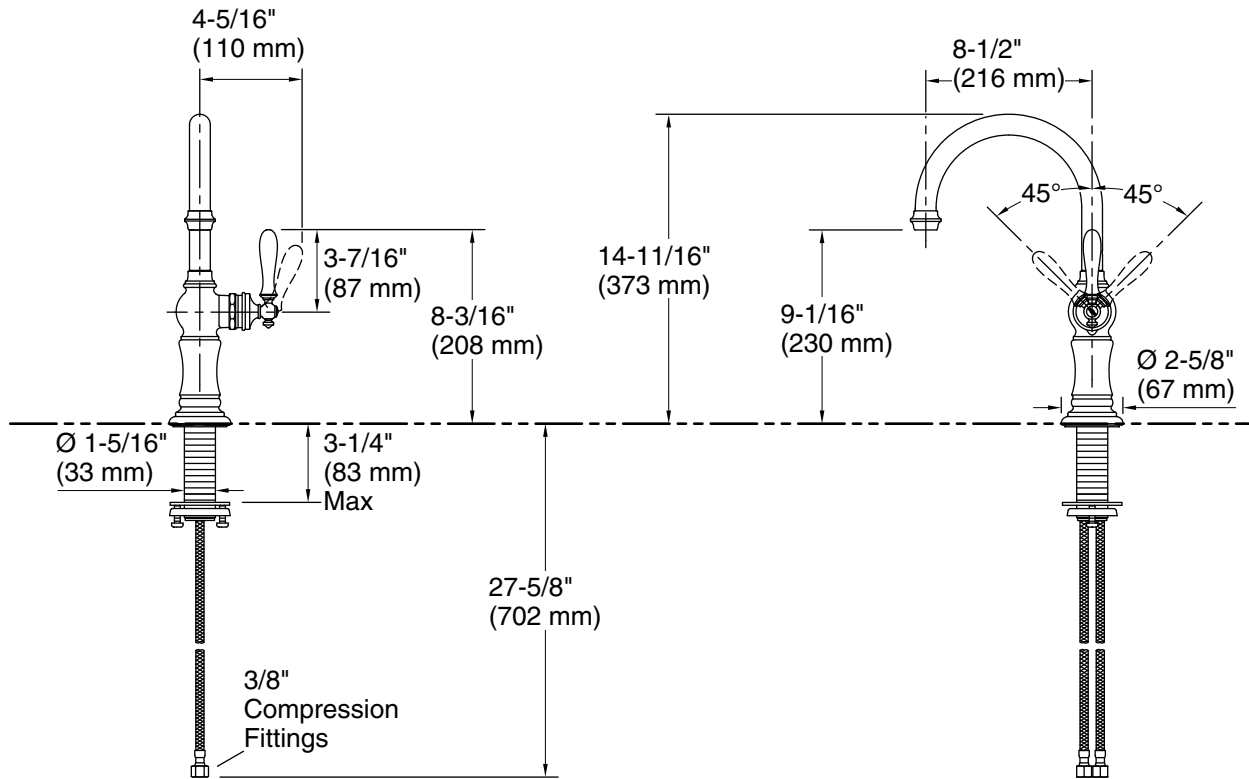

Installation

- Single-hole installation (three-hole escutcheon sold separately)
- Flexible connections for easy installation

Adapters, Rough-in and Extension Kits

1012715 Range: 3-1/4" (83 mm) - 5-3/8" (137 mm)

Technical Information

All product dimensions are nominal.

Faucet flow rate: 1.5 gal/min (5.7 l/min)

Spout:

Spout reach: 8-1/2" (216 mm)

Notes

Install this product according to the installation instructions.