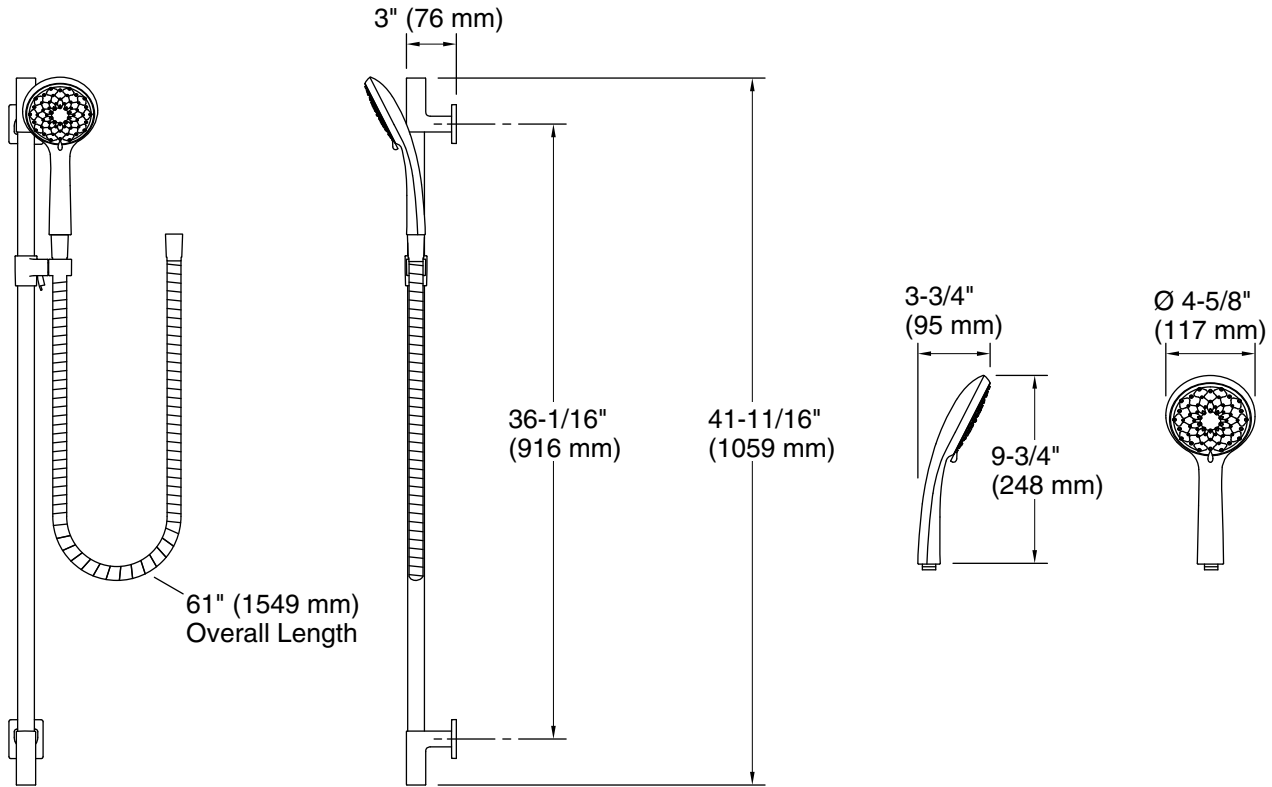

Technical Information

All product dimensions are nominal.

Spout:

Handshower rated max flow: 2.5 gal/min (9.5 l/min)

Notes

Install this product according to the installation instructions.

Plumbing codes require approved backflow prevention devices to be installed in-line to handshowers. Please consult with local plumbing officials.

IMPORTANT! The sidebar must be mounted to stud framing at both the top and bottom mounting locations. Do not use or depend on plastic wall anchors to attach the sidebar.