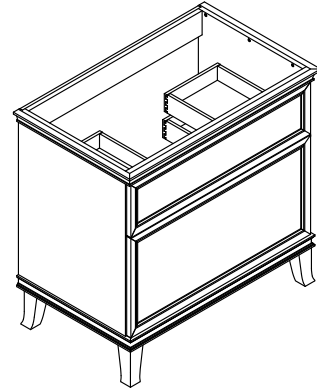

Features

- Set includes: Cabinet, precut Silestone® quartz vanity top, sink, cabinet legs, cabinet hardware, mounting hardware for sink
- Vanity top has single faucet hole with pilot holes for optional 8" (203 mm) widespread faucet configuration
- Full-extension 18" (457 mm) depth drawers with soft-close undermount slides for smooth opening
- Solid wood drawers with dovetail joint construction
- Vanity top is covered under the Silestone® 25-Year Limited Warranty
- Silestone® quartz provides exceptional durability and stain resistance, making it easy to maintain
- Caxton® Rectangle undermount sink has a streamlined design that is easy to clean
- Customize your storage with optional in-drawer accessories, medicine cabinet surrounds and side kits (sold separately)
- Optional vanity top side and backsplashes available (sold separately)

Material

- Solid and composite wood
- Silestone® quartz vanity top
- Vitreous china sink
- Premium metal hardware for durability and reliability

Required Products/Accessories

K-28263 Silestone® quartz 37" backsplash

Included Components

K-28250 Silestone® 37" quartz vanity top with rectangular cutout
K-EC20000 20-1/2" rectangular undermount bathroom sink
K-33561 11-1/2" cabinet pull (Qty 2)
K-33559 36" bathroom vanity cabinet

Codes/Standards

EPA TSCA Title VI/CARB P2

KOHLER® One-Year Limited Warranty

See website for detailed warranty information.

Available Colors/Finishes

Color tiles intended for reference only.

Color	Code	Description

	1WX	Slate Grey