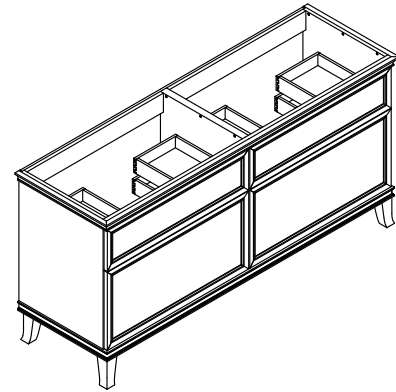

Features

- Set includes: Cabinet, precut Silestone® quartz vanity top, sinks, cabinet legs, cabinet hardware, mounting hardware for sinks
- Vanity top has single faucet hole with pilot holes for optional 8" (203 mm) widespread faucet configuration at each sink location
- Full-extension 18" (457 mm) depth drawers with soft-close undermount slides for smooth opening
- Solid wood drawers with dovetail joint construction
- Vanity top is covered under the Silestone® 25-Year Limited Warranty
- Silestone® quartz provides exceptional durability and stain resistance, making it easy to maintain
- Caxton® Rectangle undermount sink has a streamlined design that is easy to clean
- Customize your storage with optional in-drawer accessories, medicine cabinet surrounds and side kits (sold separately)
- Optional vanity top side and backsplashes available (sold separately)

Material

- Solid and composite wood
- Silestone® quartz vanity top
- Vitreous china sink
- Premium metal hardware for durability and reliability

Required Products/Accessories

K-28265 Silestone® quartz 61" backsplash

Included Components

K-EC20000 20-1/2" rectangular undermount bathroom sink (Qty 2)
K-33561 11-1/2" cabinet pull (Qty 4)
K-33560 60" bathroom vanity cabinet
K-28258 Silestone® 61" quartz vanity top with two rectangular cutouts

Codes/Standards

EPA TSCA Title VI/CARB P2

KOHLER® One-Year Limited Warranty

See website for detailed warranty information.

Available Colors/Finishes

Color tiles intended for reference only.

Color	Code	Description

■	1WX	Slate Grey