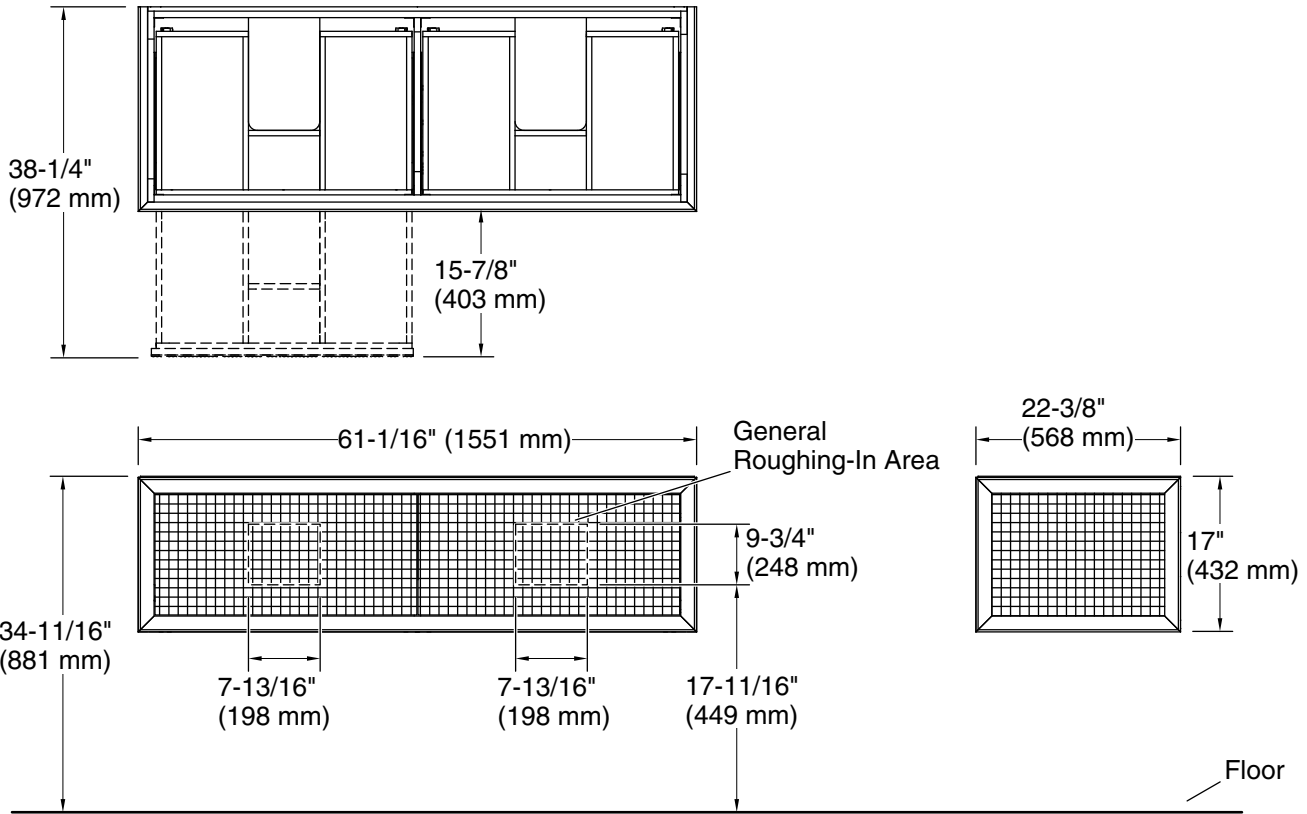

Enivo®
60" wall-hung bathroom vanity cabinet with sinks and
quartz top
K-CM33563-BD1

Technical Information

All product dimensions are nominal.

Lighting included: No

Notes

Install this product according to the installation instructions.