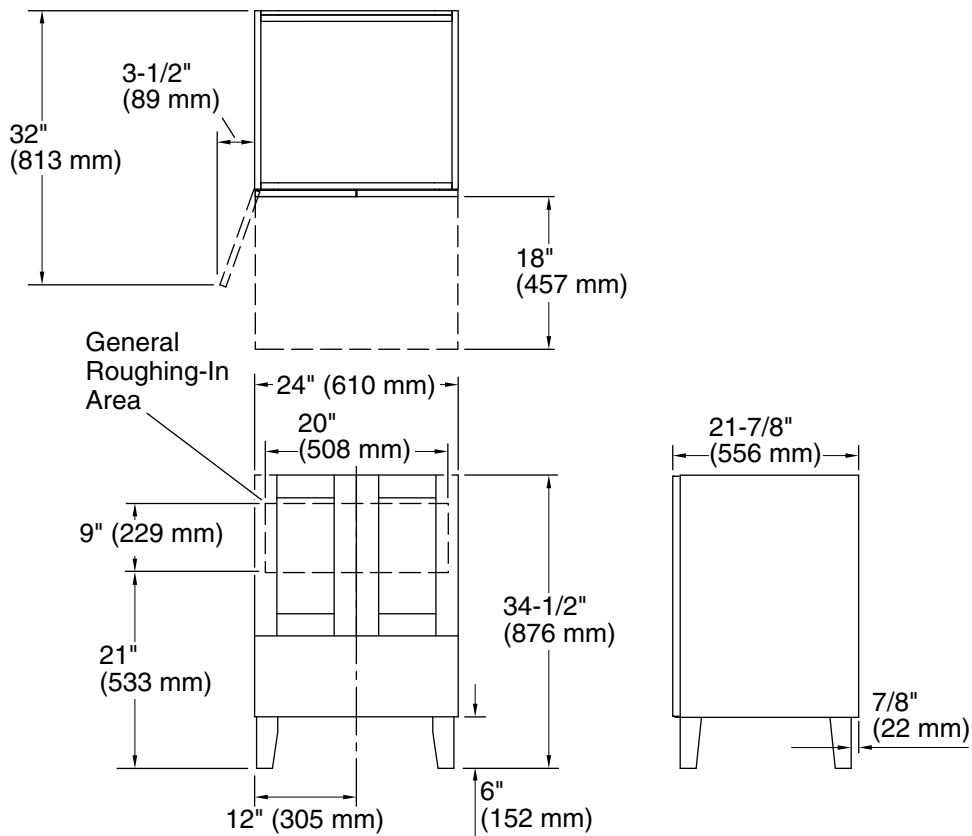

### Included Components

K-28246 Silestone® 25" quartz vanity top with rectangular cutout

K-EC20000 20-1/2" rectangular undermount bathroom sink

K-99687 3/4" cabinet pull (Qty 4)

K-99527-LG 24" bathroom vanity cabinet

### Technical Information

All product dimensions are nominal.

Lighting included: No