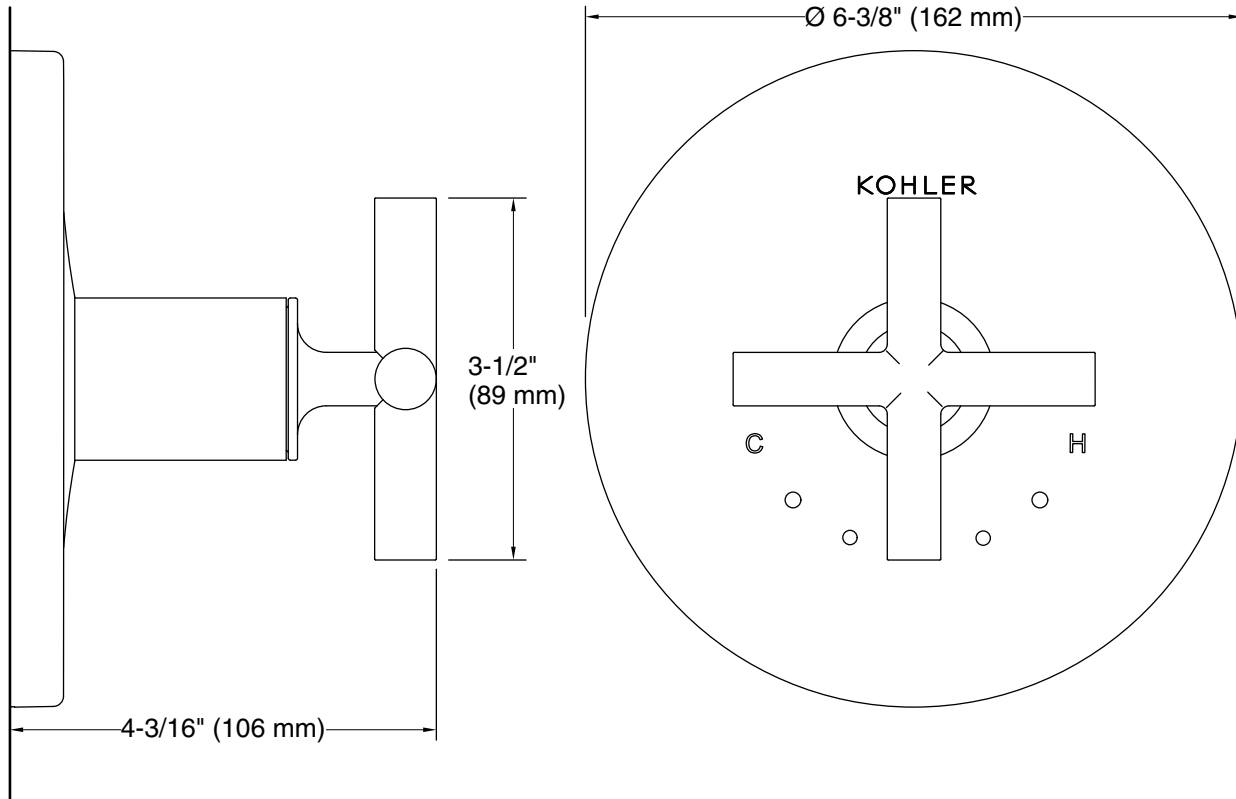

**Technical Information**

All product dimensions are nominal.

**Spout:**

**Notes**

Install this product according to the installation instructions.

ADA compliant when installed to the specific requirements of these regulations.