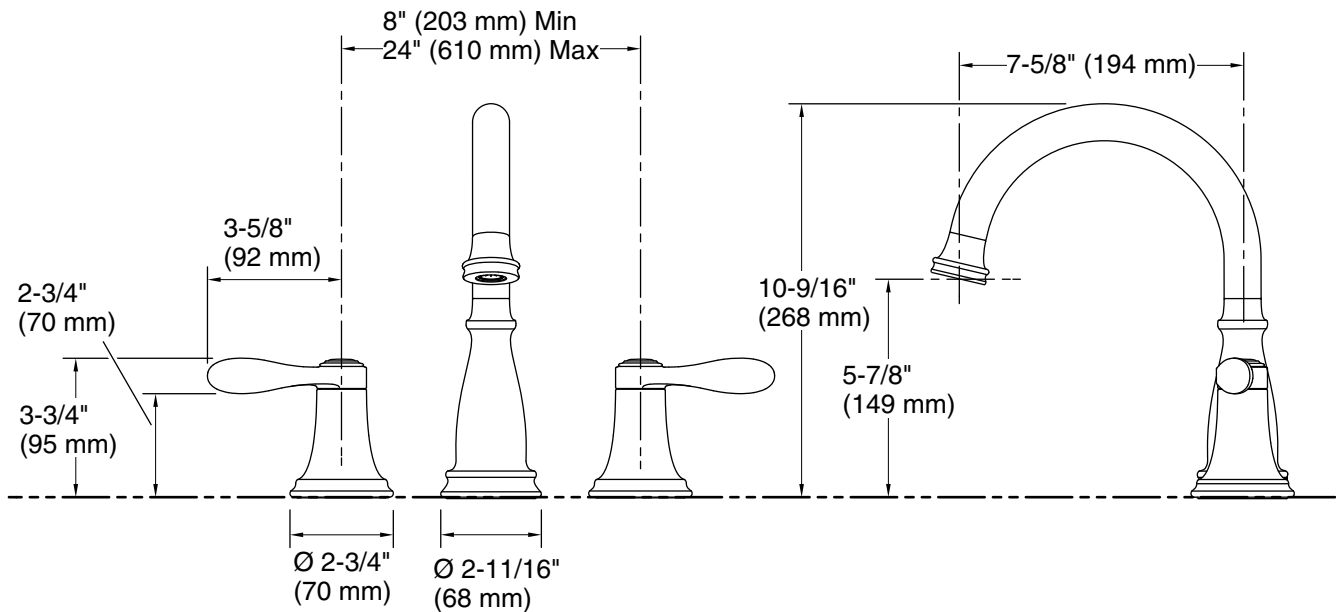

## Features

- Two-handle bath faucet trim
- 7-1/2" (191 mm) gooseneck nondiverter spout with slip-fit connection
- Coordinates with other products in the Bellera collection

## Technical Information

All product dimensions are nominal.

### Spout:

Spout reach: 7-5/8" (194 mm)