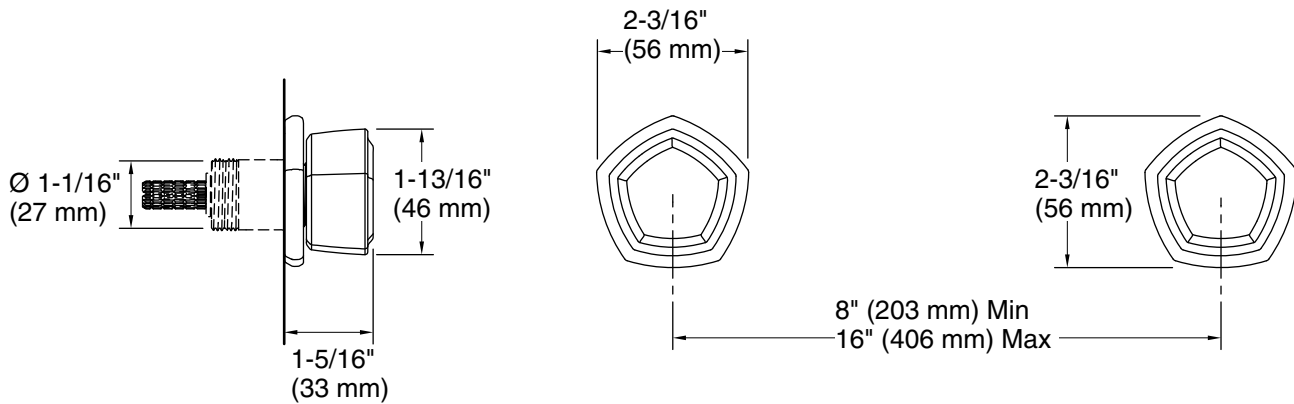

Installation

- Wall-mount
- Requires rough-in kit (sold separately)

Required Products/Accessories

K-410-K Wall-mount Valve
K-T27011-ND Wall-mount bathroom sink faucet spout with Straight design, 1.2 gpm

Adapters, Rough-in and Extension Kits

1349542 Range: 2-1/2" (64 mm) - 3-1/2" (89 mm)

Recommended Products/Accessories

K-23726 Drain treatment

Codes/Standards

ASME A112.18.1/CSA B125.1

KOHLER® Faucet Lifetime Limited Warranty

See website for detailed warranty information.

Technical Information

All product dimensions are nominal.

Faucet flow rate: 1.2 gal/min (4.5 l/min)

Spout: