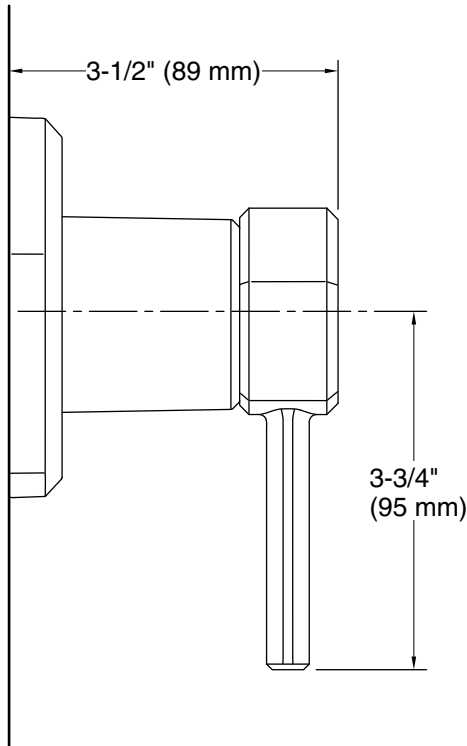

**Installation**

- Patented K-joint installation technology ensures consistent trim appearance, regardless of variability in valve rough-in
- Wall-mount
- Trim only; requires valve to complete installation (sold separately)

**Required Products/Accessories**

K-2977-K 3/4" Volume Control Valve

**ADA** **CSA B651** **OBC**

**Codes/Standards**

ASME A112.18.1/CSA B125.1  
 ADA  
 ICC/ANSI A117.1  
 CSA B651  
 OBC

**KOHLER® Faucet Lifetime Limited Warranty**

**Technical Information**

All product dimensions are nominal.

**Spout:**

**Notes**

ADA, OBC, CSA B651 compliant when installed to the specific requirements of these regulations.