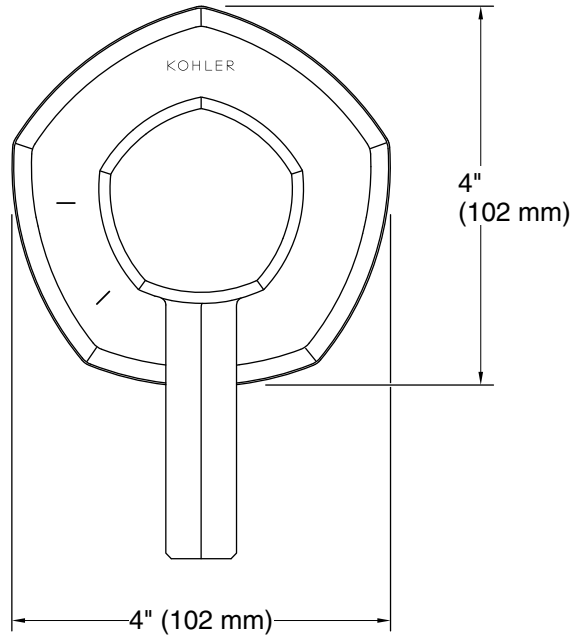

**Installation**

- Patented K-joint installation technology ensures consistent trim appearance, regardless of variability in valve rough-in
- Wall-mount
- Trim only; requires valve to complete installation (sold separately)

**Required Products/Accessories**

K-2977-K 3/4" Volume Control Valve

**ADA** **CSA B651** **OBC**

**Codes/Standards**

ASME A112.18.1/CSA B125.1  
 ADA  
 ICC/ANSI A117.1  
 CSA B651  
 OBC

**KOHLER® Faucet Lifetime Limited Warranty**

**Technical Information**

All product dimensions are nominal.

**Spout:**

**Notes**

ADA, OBC, CSA B651 compliant when installed to the specific requirements of these regulations.