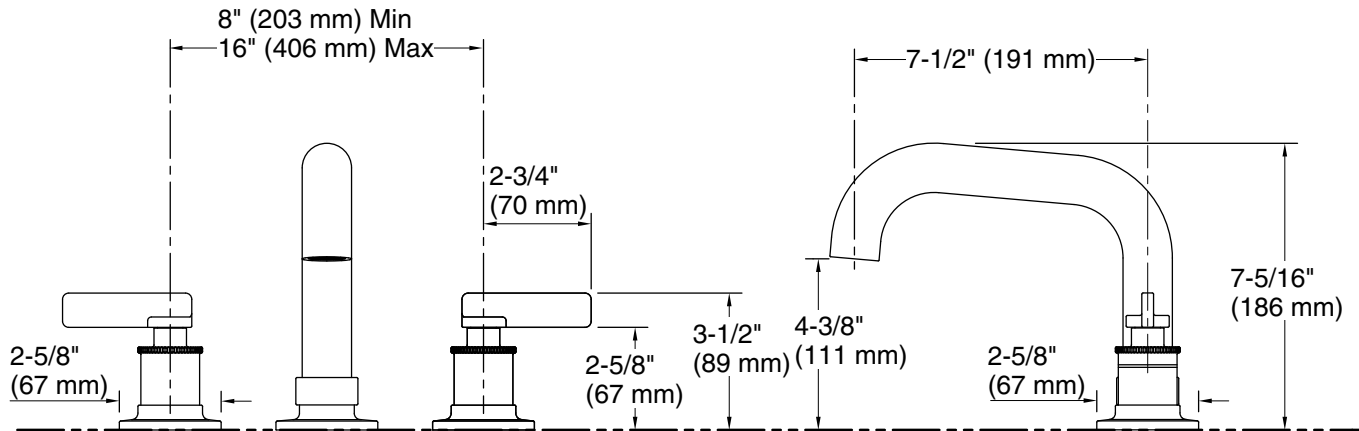

Technical Information

All product dimensions are nominal.

Spout:

Spout reach: 7-1/2" (191 mm)

Notes

Install this product according to the installation instructions.

ADA, OBC, CSA B651 compliant when installed to the specific requirements of these regulations.