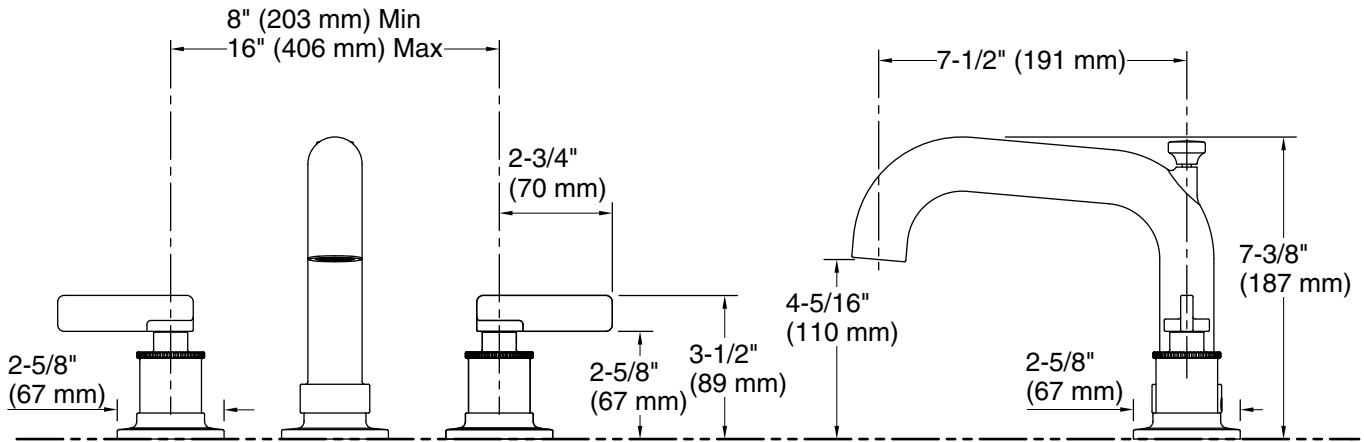

**Technical Information**

All product dimensions are nominal.

**Spout:**

Spout reach: 7-1/2" (191 mm)

**Notes**

Install this product according to the installation instructions.

ADA, OBC, CSA B651 compliant when installed to the specific requirements of these regulations.