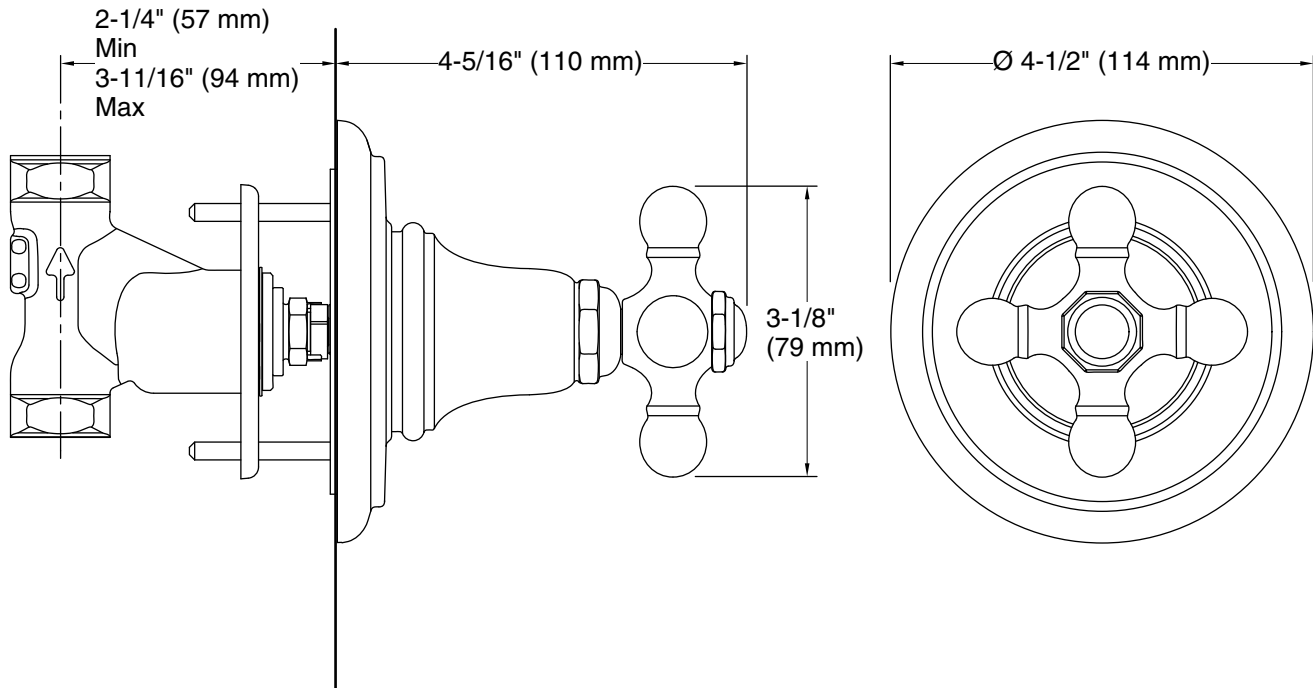

Installation

- Trim only; requires valve to complete installation (sold separately)
- Patented K-joint installation technology ensures consistent trim appearance, regardless of variability in valve rough-in

Technical Information

All product dimensions are nominal.

Spout:

Notes

Install this product according to the installation instructions.

ADA compliant when installed to the specific requirements of these regulations.