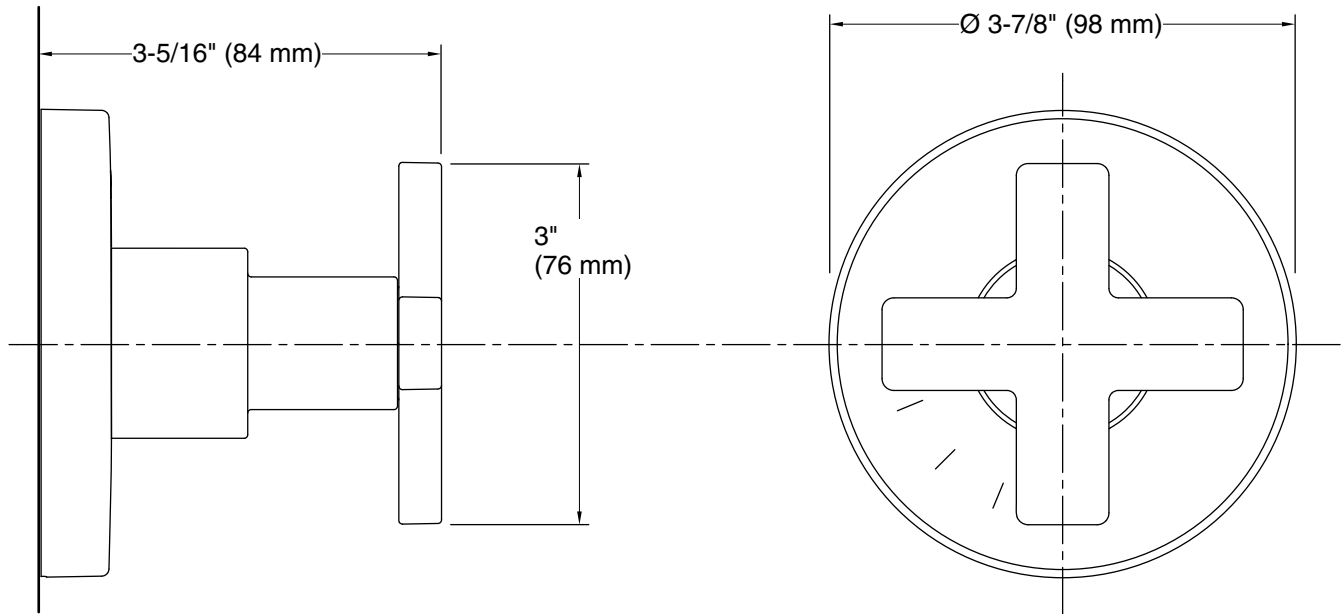

Technical Information

All product dimensions are nominal.

Spout:

Notes

Install this product according to the installation instructions.

ADA compliant when installed to the specific requirements of these regulations.