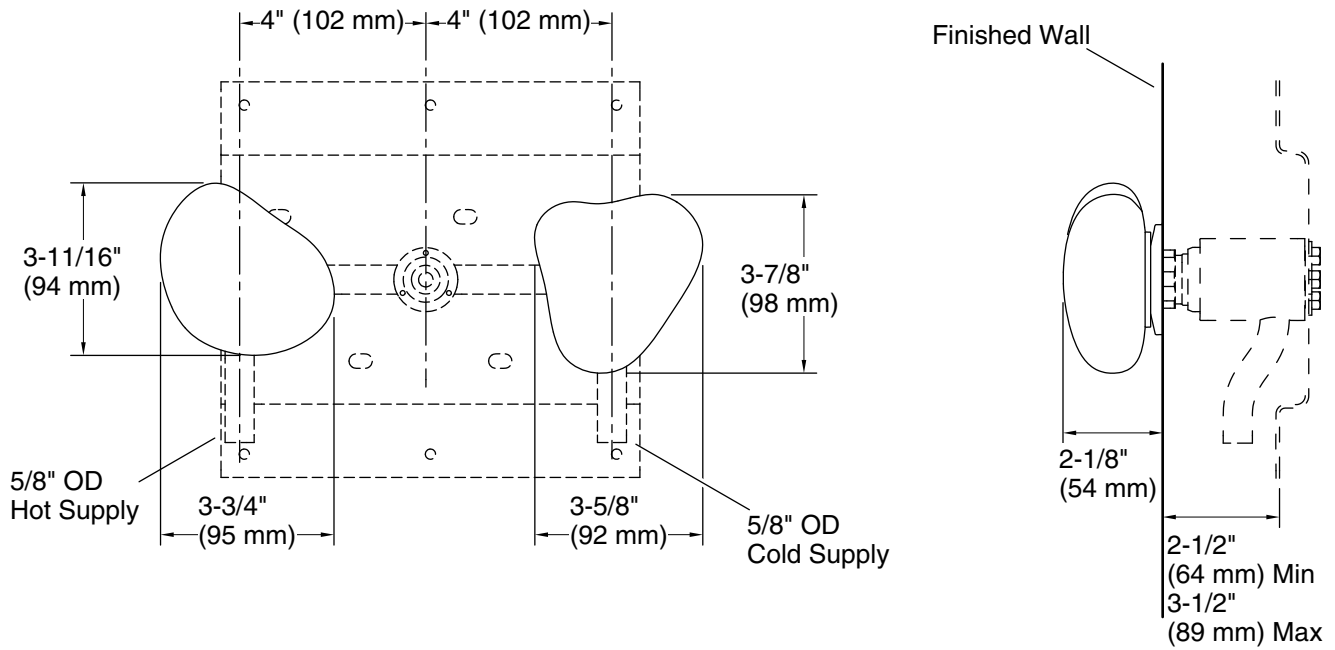

K-32695-PELED 14-3/4" pendant

K-5401-DA One-piece elongated smart toilet, dual-flush

Included Components

1349542 Valve Adapter Kit

Codes/Standards

ASME A112.18.1/CSA B125.1

KOHLER® Faucet Lifetime Limited Warranty

Technical Information

All product dimensions are nominal.

Spout:

Notes

Install this product according to the installation instructions.