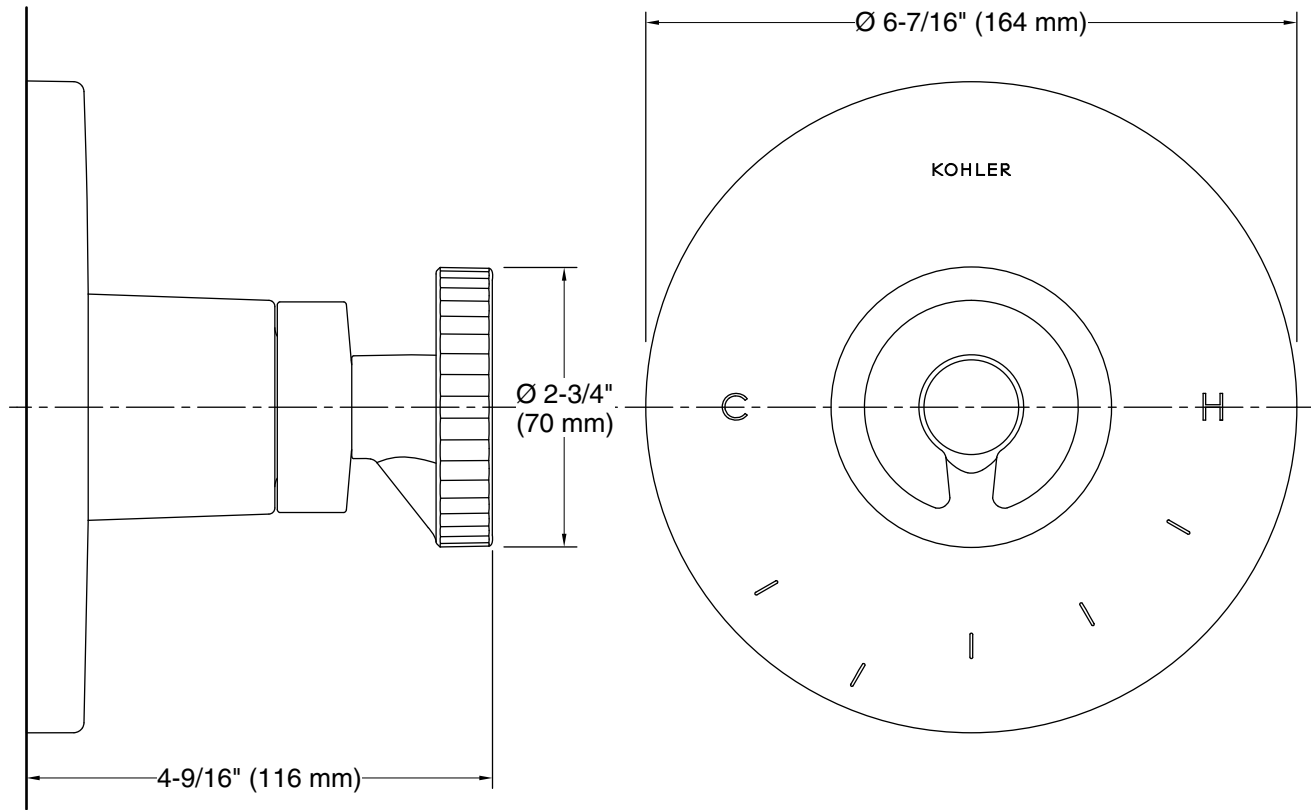

Technical Information

All product dimensions are nominal.

Spout:

Notes

Install this product according to the installation instructions.