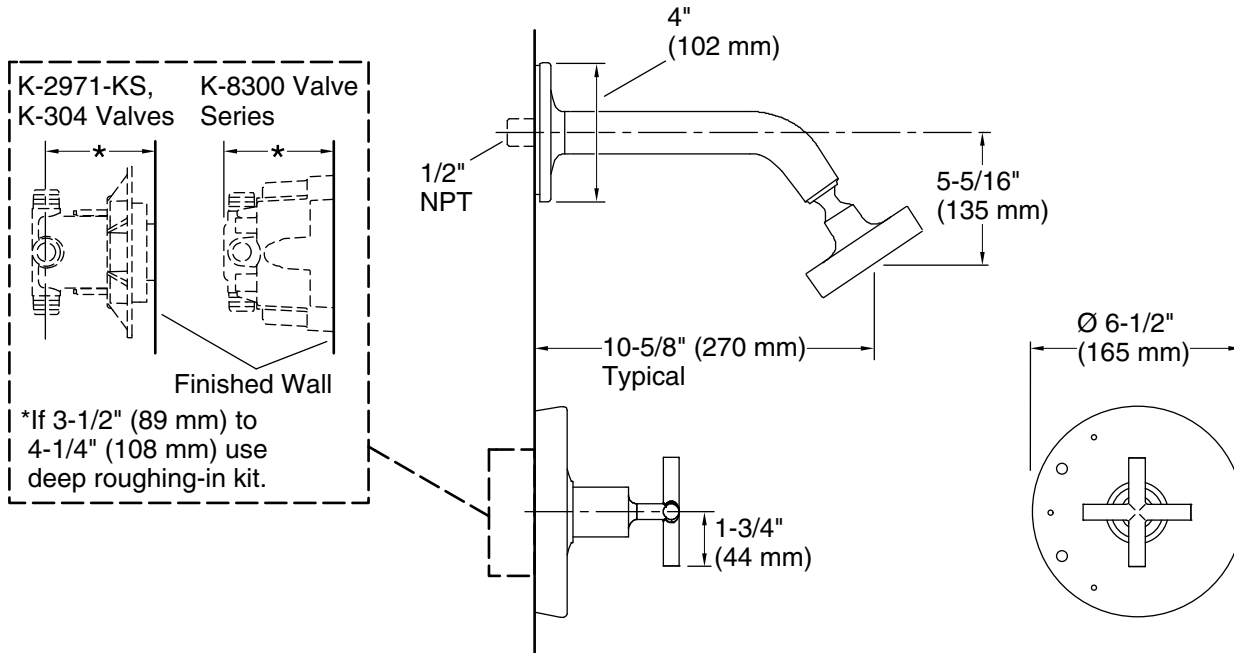

10-11-2025 20:04 - US/CA

THE BOLD LOOK
OF **KOHLER**®

KOHLER Faucets Rite-Temp® shower trim kit with cross handle, 2.5 gpm
Purist®
K-TS14422-3

Technical Information

All product dimensions are nominal.

Spout:

Shower/Rainhead rated max flow: 2.5 gal/min (9.5 l/min)

Notes

Install the product according to the installation guide.

NOTICE: Risk of product damage. Long screws for installing trim can damage the K-2971-KS valve. Consult the trim installation guide to verify if the thin wall installation kit (88526) is needed.