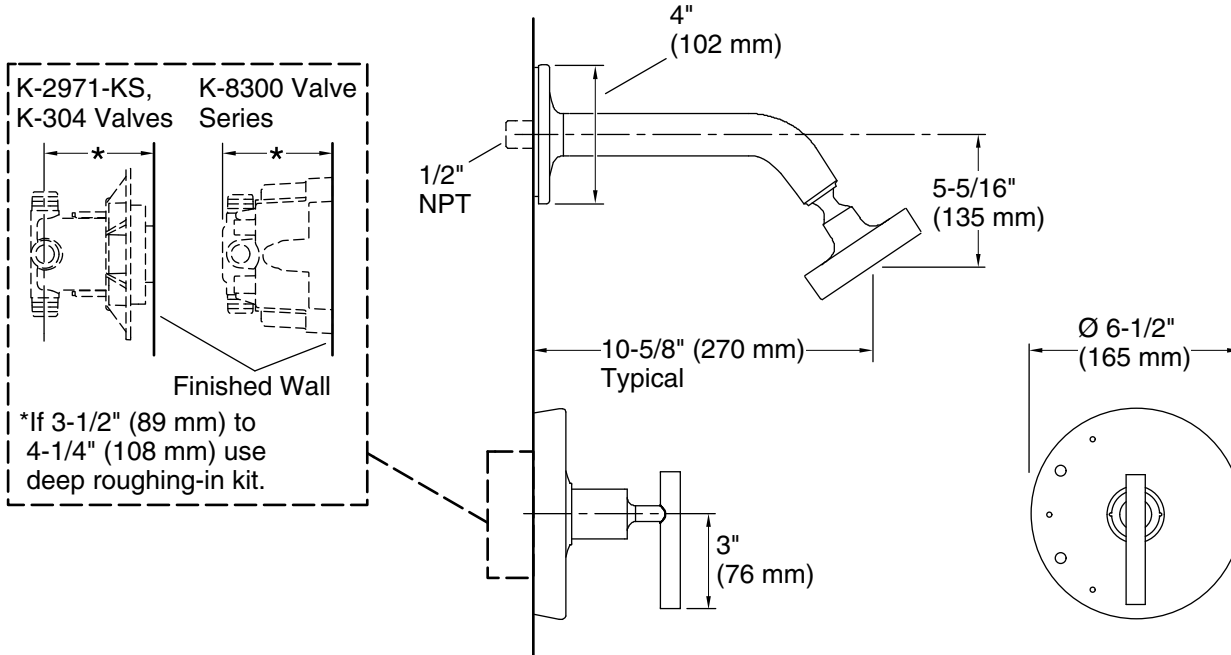

10-11-2025 20:04 - US/CA

THE BOLD LOOK
OF **KOHLER®**

KOHLER Faucets Rite-Temp® shower trim kit with lever handle, 2.5 gpm
Purist®
K-TS14422-4

Technical Information

All product dimensions are nominal.

Spout:

Shower/Rainhead rated max flow: 2.5 gal/min (9.5 l/min)

Notes

Install the product according to the installation guide.

NOTICE: Risk of product damage. Long screws for installing trim can damage the K-2971-KS valve. Consult the trim installation guide to verify if the thin wall installation kit (88526) is needed.