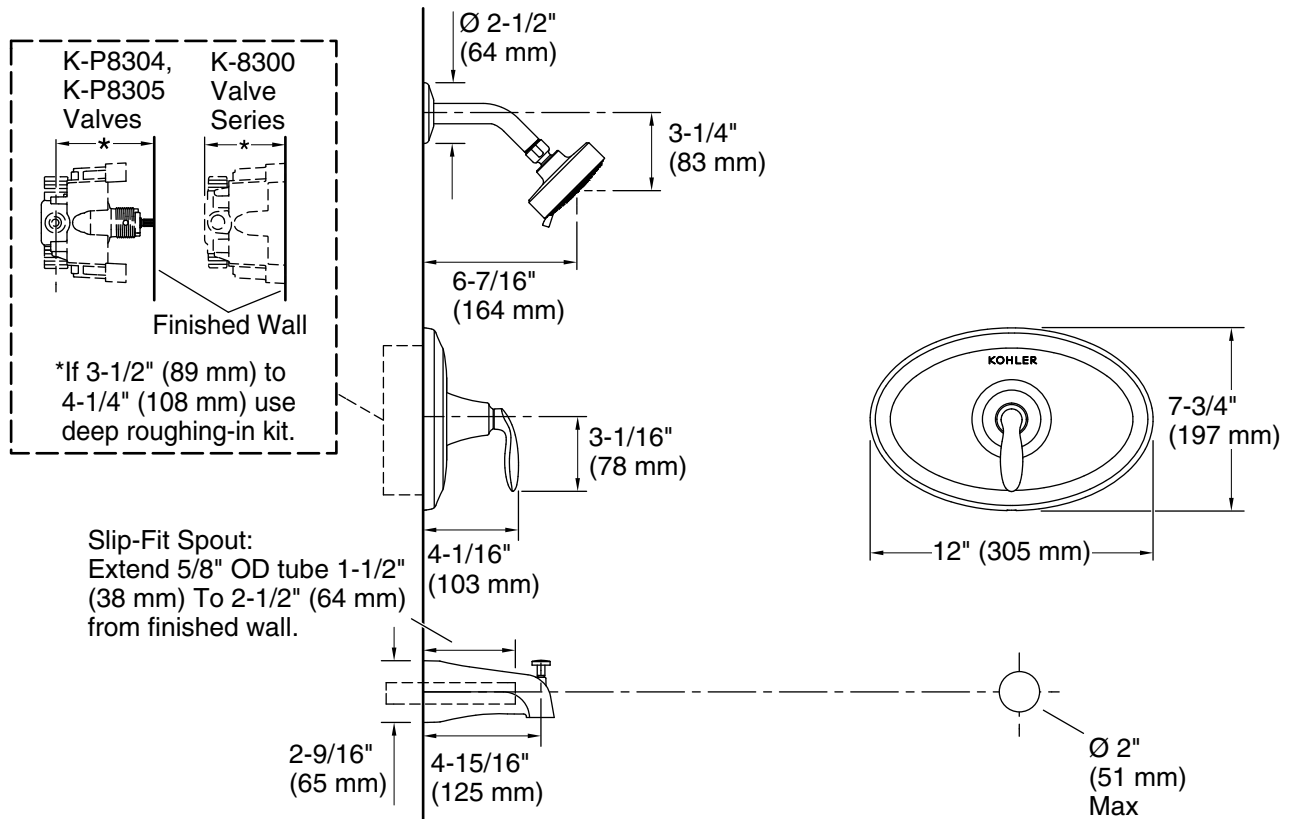

Technical Information

All product dimensions are nominal.

Spout:

Spout reach: 4-15/16" (125 mm)

Handshower rated max flow: 2.5 gal/min (9.5 l/min)

Shower/Rainhead rated max flow: 2.5 gal/min (9.5 l/min)

Notes

Install this product according to the installation instructions.