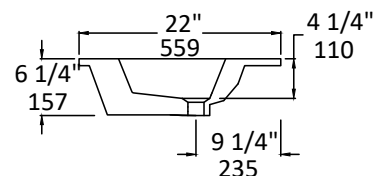

Recommended Items:

- BKS - 6" Backsplash G - gloss, M - matte
- Furniture for K48B 22" deep sinktop
  - KBT-ADA-48 - Wall-mount vanity with two doors & cubbies
  - KUB-W-48 - Floor-standing or wall mounted vanity with drawers
- Drain with overflow
  - 7100-17
  - 7100-16OF
  - 7100-13OF