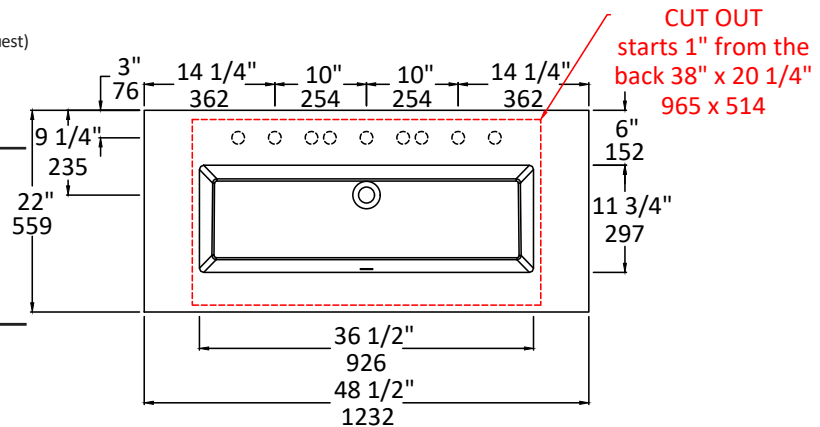

Recommended Items:

- BKS - 6" Backsplash G - gloss, M - matte
- Furniture for K48B 22" deep sinktop
  - KBT-ADA-48 - Wall-mount vanity with two doors & cubbies
  - KUB-W-48 - Floor-standing or wall mounted vanity with drawers
- Drain with overflow
  - 7100-17
  - 7100-16OF
  - 7100-13OF