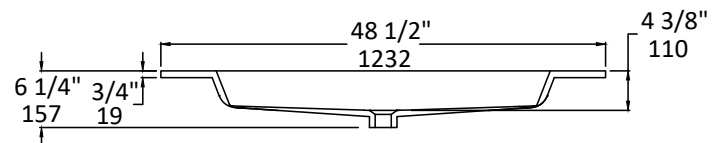

Recommended Items:

- BKS - 6" Backsplash G - gloss, M - matte
- Furniture for K48B 22" deep sinktop
  - KBT-ADA-48 - Wall-mount vanity with two doors & cubbies
  - KUB-W-48 - Floor-standing or wall mounted vanity with drawers
- Drain with overflow
  - 7100-17
  - 7100-16OF
  - 7100-13OF