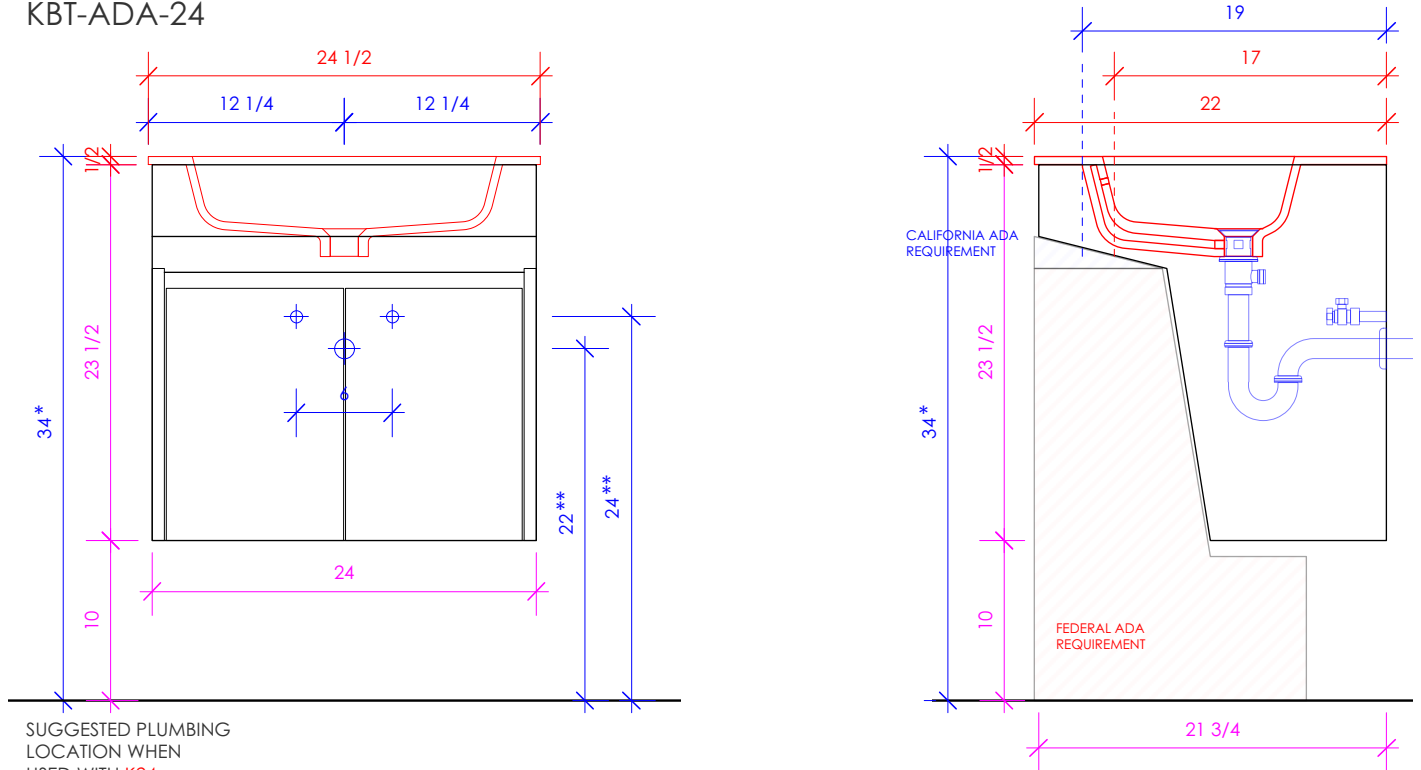

## KUBITOP

KBT-ADA-24

SUGGESTED PLUMBING LOCATION WHEN USED WITH K24

\* Recommended installation height  
\*\* Recommended plumbing location