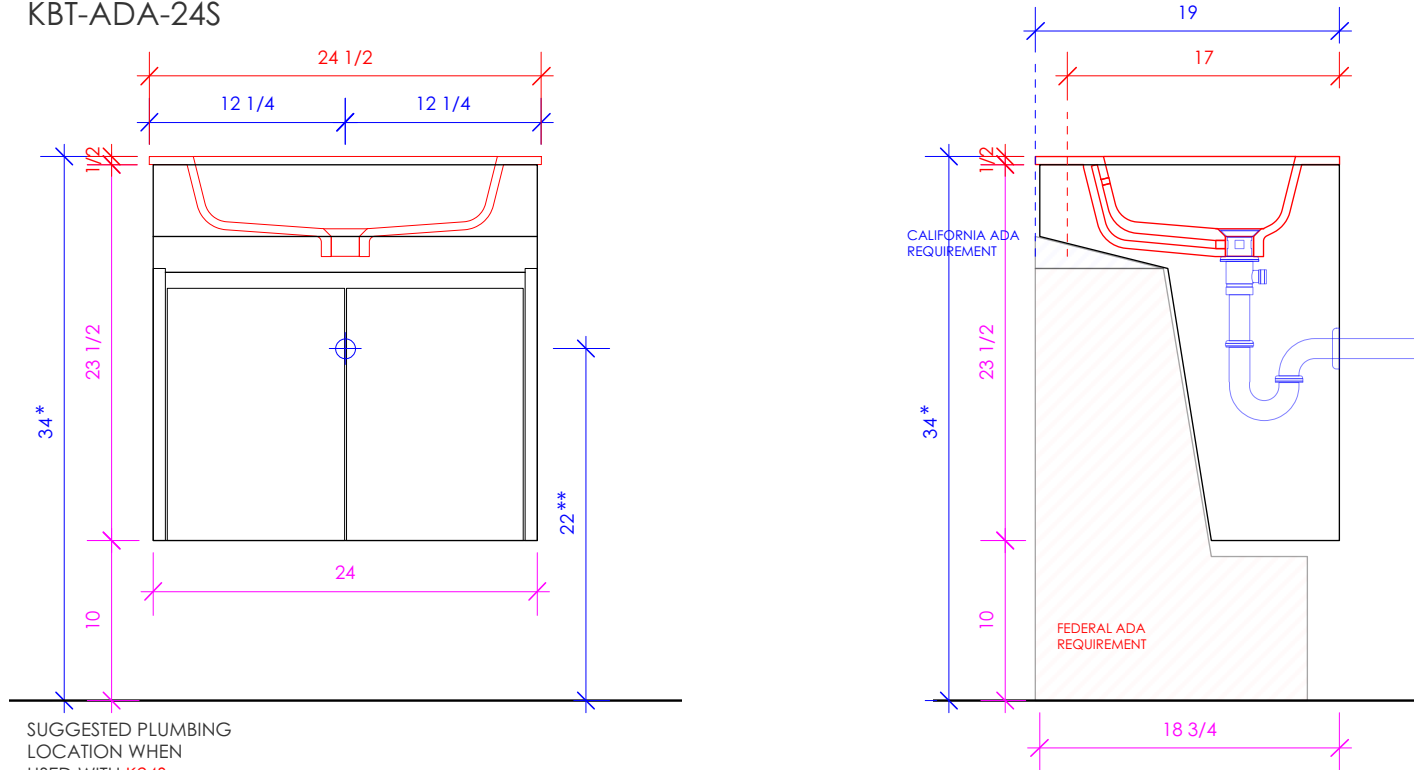

LACAVA

KUBITOP

KBT-ADA-24S

SUGGESTED PLUMBING LOCATION WHEN USED WITH K24S

* Recommended installation height
** Recommended plumbing location

FEATURES:

- WALL MOUNT VANITY
- CAN MEET FEDERAL ADA REQUIREMENTS WHEN INSTALLED CORRECTLY
- TWO DOORS WITH SOFT-CLOSE HINGES
- FINGERPULL OPENINGS
- USED WITH K24S VANITY SINK TOP (SOLD SEPARATELY)
- ***NOTE K24S SINK WILL NOT SUPPORT A REAR DECK MOUNT FAUCET***
- MOUNTING: FRENCH CLEAT (INCLUDED) (SEE FURNITURE MANUAL)
- PROUDLY HANDMADE IN THE USA
- MANUFACTURED WITH LOW VOC FINISHES AND WOOD FROM RENEWABLE FORESTS

FINISHES:

WOOD:

STANDARD:

- 01 - WHITE MAPLE
- 02 - NATURAL CHERRY
- 07 - NATURAL WALNUT
- 24 - CLASSIC WALNUT
- 20 - ASH GRAY
- 06 - WENGE

PREMIUM:

- 47 - SMOKY WALNUT
- 31 - WHITE OAK
- 41 - NATURAL OAK
- 48 - COFFEE OAK
- 43 - GRIGIO OAK
- 49 - BLACK OAK

- 08 - MATTE WHITE
- 16 - MATTE BLACK
- 35 - MATTE ARDESIA
- 54 - MATTE TAUPE
- 42 - MATTE OLIVE GREEN
- 39 - MATTE SAGE
- 28 - MATTE AZURE
- 29 - MATTE CLOUD

LUXURY:

- 50 - HORIZON BLUE
- 52 - SILVER OAK
- 37 - WEATHERED OAK

- 27 - RUSTIC OAK
- 85 - GLOSS WHITE
- 86 - GLOSS BLACK

46 - DRIFTWOOD
NEWTERRA ONLY

METALS:

METAL:

- 21 - BRUSHED STAINLESS STEEL
- 10 - POLISHED STAINLESS STEEL
- 44 - MATTE BLACK
- MW - MATTE WHITE
- BPW - BRASS POWDER COAT
- SA - SIENNA

COUNTERTOP:

STONE:

- WH - BIANCO
- LN - LINAC
- AN - ATENA
- GU - GOLD UMBER
- GR - GRIGIO
- NM - MARQUINA

QUARTZ:

- PR - PURO
- AH - ASH
- CT - CRETA
- VN - VENA
- DN - DUNE
- NR - NERO

SOLID SURFACE:

- M - MATTE WHITE
- G - GLOSS WHITE
- R - MARMO
- V - LAVA
- D - OBSIDIAN
- C - CREMA

CONCRETE:

- SND - SAND
- SLT - SLATE
- SUN - SUN
- CLY - CLAY
- LIL - LILAC
- MOS - MOSS
- AQA - AQUA

- BRK - BRICK
- MAH - MATCHA
- GAL - GALAXY
- TER - TERRACOTTA
- CHL - CHARCOAL
- FOR - FOREST
- BST - BASALTO

3/4" THICKNESS

3/4" THICKNESS

1/2" THICKNESS

LACAVA reserves the right to revise any dimension or information on this sheet without notice. Dimensions are nominal and may vary within an industry accepted tolerance of 1/4". Cabinets with 'vanity top' sinks are made to the matching sink and dimensions may vary. LACAVA is not responsible for any cutouts, countertops, or furniture made without the actual product or template. Differences in color, grain, appearance, and texture are inherent in all natural woodwork and should be expected. Variances in these qualities are not deemed manufacturing defects and will not be accepted as valid reasons for return or exchanges. Plumbing specifications are only a guideline and may need alteration based on application.

6630 WEST WRIGHTWOOD
CHICAGO, IL 60707

PH: 773-637-9600
FAX: 773-637-9601

LACAVA.COM
INFO@LACAVA.COM