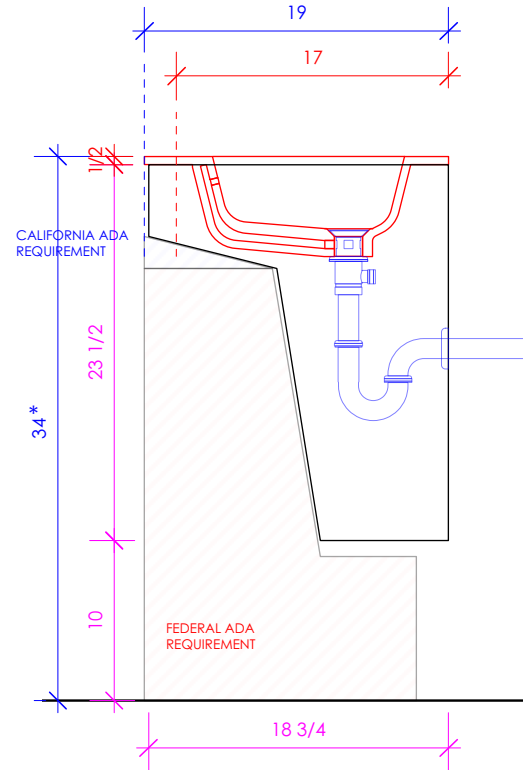

1/2" THICKNESS

- BRK - BRICK
- MAH - MATCHA
- GAL - GALAXY
- TER - TERRACOTTA
- CHL - CHARCOAL
- FOR - FOREST
- BST - BASALTO

LACAVA reserves the right to revise any dimension or information on this sheet without notice. Dimensions are nominal and may vary within an industry accepted tolerance of 1/4". Cabinets with 'vanity top' sinks are made to the matching sink and dimensions may vary. LACAVA is not responsible for any cutouts, countertops, or furniture made without the actual product or template. Differences in color, grain, appearance, and texture are inherent in all natural woodwork and should be expected. Variances in these qualities are not deemed manufacturing defects and will not be accepted as valid reasons for return or exchanges. Plumbing specifications are only a guideline and may need alteration based on application.

6630 WEST WRIGHTWOOD
CHICAGO, IL 60707

PH: 773-637-9600
FAX: 773-637-9601

LACAVA.COM
INFO@LACAVA.COM

LACAVA

KUBITOP

KBT-ADA-30S

SUGGESTED PLUMBING LOCATION WHEN USED WITH K30S

* Recommended installation height
** Recommended plumbing location

3/4" THICKNESS

3/4" THICKNESS

1/2" THICKNESS

LACAVA reserves the right to revise any dimension or information on this sheet without notice. Dimensions are nominal and may vary within an industry accepted tolerance of 1/4". Cabinets with 'vanity top' sinks are made to the matching sink and dimensions may vary. LACAVA is not responsible for any cutouts, countertops, or furniture made without the actual product or template. Differences in color, grain, appearance, and texture are inherent in all natural woodwork and should be expected. Variances in these qualities are not deemed manufacturing defects and will not be accepted as valid reasons for return or exchanges. Plumbing specifications are only a guideline and may need alteration based on application.