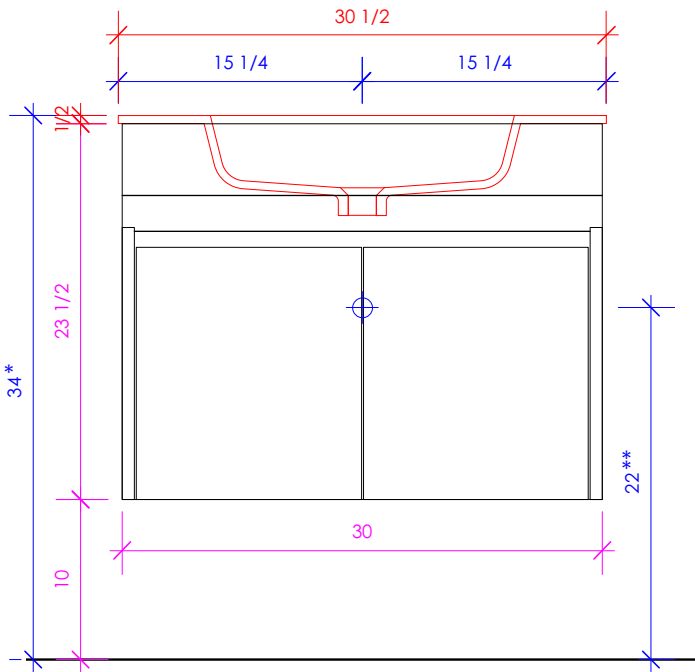

1/2" THICKNESS

- BRK - BRICK
- MAH - MATCHA
- GAL - GALAXY
- TER - TERRACOTTA
- CHL - CHARCOAL
- FOR - FOREST
- BST - BASALTO

LACAVA reserves the right to revise any dimension or information on this sheet without notice. Dimensions are nominal and may vary within an industry accepted tolerance of 1/4". Cabinets with 'vanity top' sinks are made to the matching sink and dimensions may vary. LACAVA is not responsible for any cutouts, countertops, or furniture made without the actual product or template. Differences in color, grain, appearance, and texture are inherent in all natural woodwork and should be expected. Variances in these qualities are not deemed manufacturing defects and will not be accepted as valid reasons for return or exchanges. Plumbing specifications are only a guideline and may need alteration based on application.

6630 WEST WRIGHTWOOD
CHICAGO, IL 60707

PH: 773-637-9600
FAX: 773-637-9601

LACAVA.COM
INFO@LACAVA.COM

LACAVA

KUBITOP

KBT-ADA-30S

SUGGESTED PLUMBING LOCATION WHEN USED WITH K30S

* Recommended installation height
** Recommended plumbing location

3/4" THICKNESS

3/4" THICKNESS

1/2" THICKNESS

LACAVA reserves the right to revise any dimension or information on this sheet without notice. Dimensions are nominal and may vary within an industry accepted tolerance of 1/4". Cabinets with 'vanity top' sinks are made to the matching sink and dimensions may vary. LACAVA is not responsible for any cutouts, countertops, or furniture made without the actual product or template. Differences in color, grain, appearance, and texture are inherent in all natural woodwork and should be expected. Variances in these qualities are not deemed manufacturing defects and will not be accepted as valid reasons for return or exchanges. Plumbing specifications are only a guideline and may need alteration based on application.