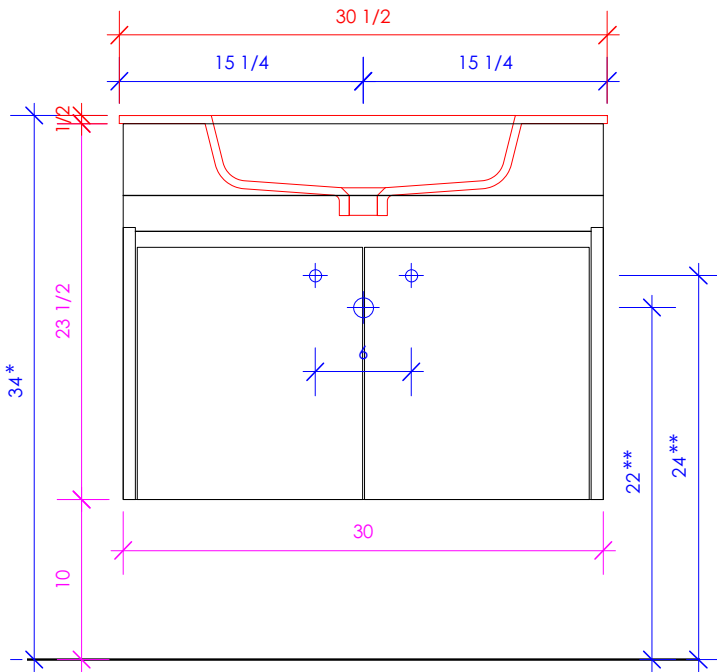

LACAVA

KUBITOP

KBT-ADA-30

SUGGESTED PLUMBING LOCATION WHEN USED WITH K30

* Recommended installation height
** Recommended plumbing location

FEATURES:

- WALL MOUNT VANITY
- CAN MEET FEDERAL ADA REQUIREMENTS WHEN INSTALLED CORRECTLY
- TWO DOORS WITH SOFT-CLOSE HINGES
- FINGERPULL OPENINGS
- USED WITH K30 VANITY SINK TOP (SOLD SEPARATELY)
- MOUNTING: FRENCH CLEAT (INCLUDED) (SEE FURNITURE MANUAL)
- PROUDLY HANDMADE IN THE USA
- MANUFACTURED WITH LOW VOC FINISHES AND WOOD FROM RENEWABLE FORESTS

3/4" THICKNESS

3/4" THICKNESS

1/2" THICKNESS

LACAVA reserves the right to revise any dimension or information on this sheet without notice. Dimensions are nominal and may vary within an industry accepted tolerance of 1/4". Cabinets with 'vanity top' sinks are made to the matching sink and dimensions may vary. LACAVA is not responsible for any cutouts, countertops, or furniture made without the actual product or template. Differences in color, grain, appearance, and texture are inherent in all natural woodwork and should be expected. Variances in these qualities are not deemed manufacturing defects and will not be accepted as valid reasons for return or exchanges. Plumbing specifications are only a guideline and may need alteration based on application.