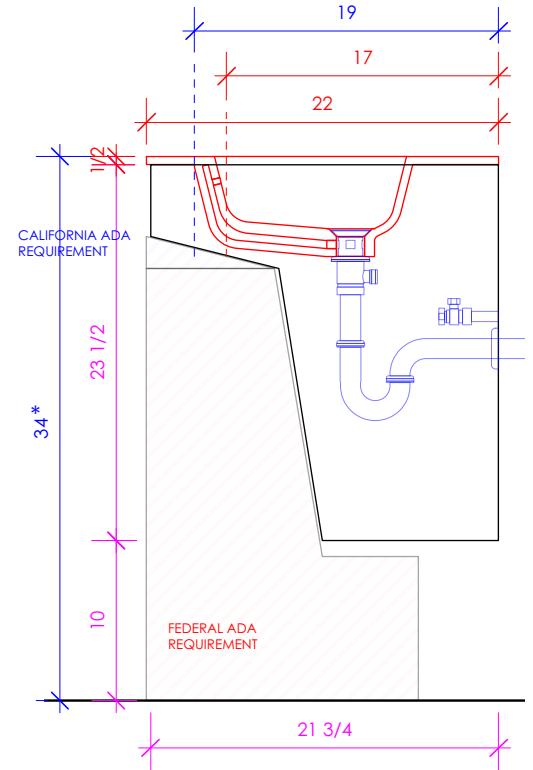

LACAVA

KUBITOP

KBT-ADA-30

SUGGESTED PLUMBING LOCATION WHEN USED WITH K30

* Recommended installation height
** Recommended plumbing location

FEATURES:

- WALL MOUNT VANITY
- CAN MEET FEDERAL ADA REQUIREMENTS WHEN INSTALLED CORRECTLY
- TWO DOORS WITH SOFT-CLOSE HINGES
- FINGERPULL OPENINGS
- USED WITH K30 VANITY SINK TOP (SOLD SEPARATELY)
- MOUNTING: FRENCH CLEAT (INCLUDED) (SEE FURNITURE MANUAL)
- PROUDLY HANDMADE IN THE USA
- MANUFACTURED WITH LOW VOC FINISHES AND WOOD FROM RENEWABLE FORESTS

3/4" THICKNESS

3/4" THICKNESS

1/2" THICKNESS

LACAVA reserves the right to revise any dimension or information on this sheet without notice. Dimensions are nominal and may vary within an industry accepted tolerance of 1/4". Cabinets with 'vanity top' sinks are made to the matching sink and dimensions may vary. LACAVA is not responsible for any cutouts, countertops, or furniture made without the actual product or template. Differences in color, grain, appearance, and texture are inherent in all natural woodwork and should be expected. Variances in these qualities are not deemed manufacturing defects and will not be accepted as valid reasons for return or exchanges. Plumbing specifications are only a guideline and may need alteration based on application.