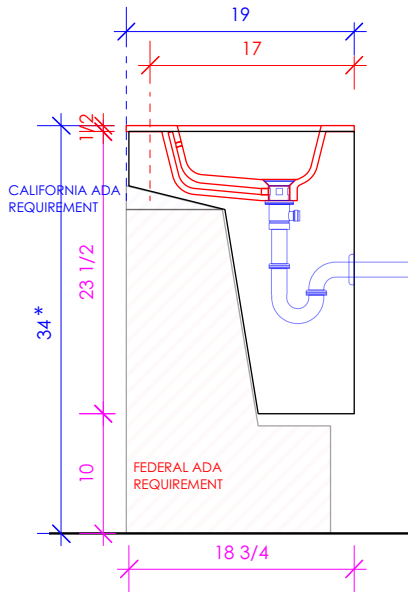

1/2" THICKNESS

LACAVA reserves the right to revise any dimension or information on this sheet without notice. Dimensions are nominal and may vary within an industry accepted tolerance of 1/4". Cabinets with 'vanity top' sinks are made to the matching sink and dimensions may vary. LACAVA is not responsible for any cutouts, countertops, or furniture made without the actual product or template. Differences in color, grain, appearance, and texture are inherent in all natural woodwork and should be expected. Variances in these qualities are not deemed manufacturing defects and will not be accepted as valid reasons for return or exchanges. Plumbing specifications are only a guideline and may need alteration based on application.

6630 WEST WRIGHTWOOD
CHICAGO, IL 60707

PH: 773-637-9600
FAX: 773-637-9601

LACAVA.COM
INFO@LACAVA.COM

LACAVA

KUBITOP

KBT-ADA-48S

SUGGESTED PLUMBING LOCATION WHEN USED WITH K48BS

SUGGESTED PLUMBING LOCATION WHEN USED WITH K48LS

SUGGESTED PLUMBING LOCATION WHEN USED WITH K48RS

* Recommended installation height
** Recommended plumbing location

LACAVA reserves the right to revise any dimension or information on this sheet without notice. Dimensions are nominal and may vary within an industry accepted tolerance of 1/4". Cabinets with 'vanity top' sinks are made to the matching sink and dimensions may vary. LACAVA is not responsible for any cutouts, countertops, or furniture made without the actual product or template. Differences in color, grain, appearance, and texture are inherent in all natural woodwork and should be expected. Variances in these qualities are not deemed manufacturing defects and will not be accepted as valid reasons for return or exchanges. Plumbing specifications are only a guideline and may need alteration based on application.