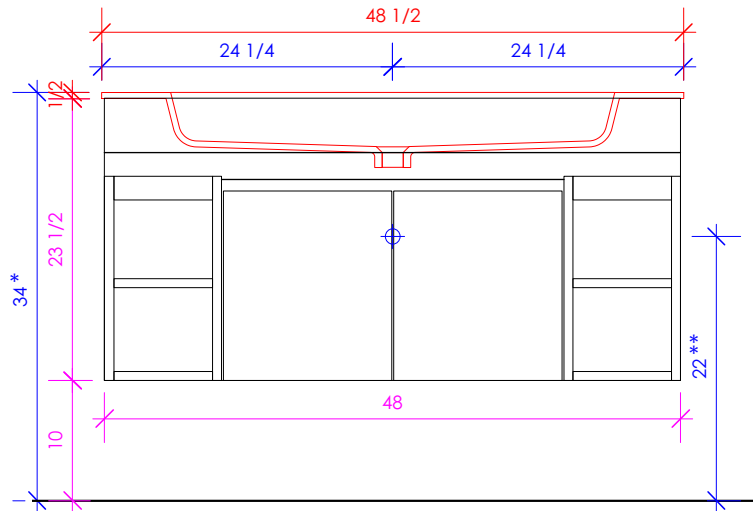

1/2" THICKNESS

LACAVA reserves the right to revise any dimension or information on this sheet without notice. Dimensions are nominal and may vary within an industry accepted tolerance of 1/4". Cabinets with 'vanity top' sinks are made to the matching sink and dimensions may vary. LACAVA is not responsible for any cutouts, countertops, or furniture made without the actual product or template. Differences in color, grain, appearance, and texture are inherent in all natural woodwork and should be expected. Variances in these qualities are not deemed manufacturing defects and will not be accepted as valid reasons for return or exchanges. Plumbing specifications are only a guideline and may need alteration based on application.

6630 WEST WRIGHTWOOD
CHICAGO, IL 60707

PH: 773-637-9600
FAX: 773-637-9601

LACAVA.COM
INFO@LACAVA.COM

LACAVA

KUBITOP

KBT-ADA-48S

SUGGESTED PLUMBING LOCATION WHEN USED WITH K48BS

SUGGESTED PLUMBING LOCATION WHEN USED WITH K48LS

SUGGESTED PLUMBING LOCATION WHEN USED WITH K48RS

* Recommended installation height
** Recommended plumbing location

LACAVA reserves the right to revise any dimension or information on this sheet without notice. Dimensions are nominal and may vary within an industry accepted tolerance of 1/4". Cabinets with 'vanity top' sinks are made to the matching sink and dimensions may vary. LACAVA is not responsible for any cutouts, countertops, or furniture made without the actual product or template. Differences in color, grain, appearance, and texture are inherent in all natural woodwork and should be expected. Variances in these qualities are not deemed manufacturing defects and will not be accepted as valid reasons for return or exchanges. Plumbing specifications are only a guideline and may need alteration based on application.