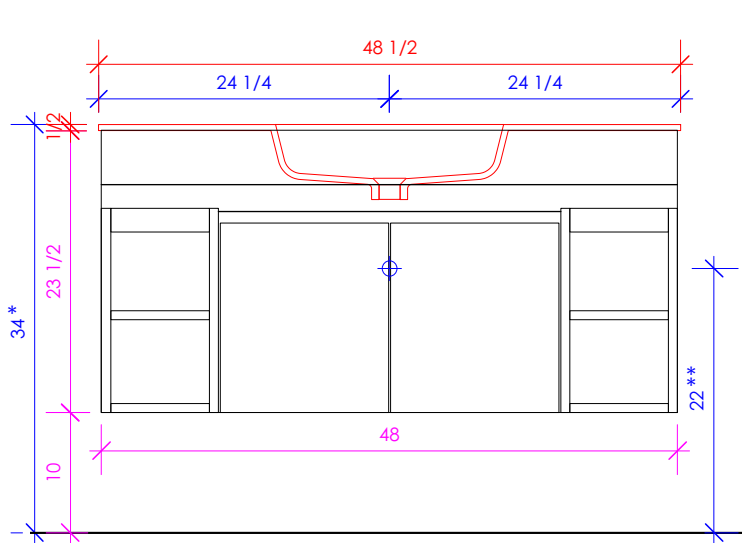

LACAVA

KUBITOP

KBT-ADA-48S

SUGGESTED PLUMBING
LOCATION WHEN
USED WITH **K48S**

* Recommended installation height
** Recommended plumbing location

FEATURES:

- WALL MOUNT VANITY
- CAN MEET FEDERAL ADA REQUIREMENTS WHEN INSTALLED CORRECTLY
- TWO DOORS WITH SOFT-CLOSE HINGES
- FINGERPULL OPENINGS
- USED WITH **K48S, K48BS, K48LS, OR K48RS** VANITY SINK TOP (SOLD SEPARATELY)
- ***NOTE **K48S, K48BS, K48LS, AND K48RS** SINK WILL NOT SUPPORT A REAR DECK MOUNT FAUCET***
- MOUNTING: FRENCH CLEAT (INCLUDED) (SEE FURNITURE MANUAL)
- PROUDLY HANDMADE IN THE USA
- MANUFACTURED WITH LOW VOC FINISHES AND WOOD FROM RENEWABLE FORESTS

FINISHES:

WOOD:

STANDARD:

01 - WHITE MAPLE
02 - NATURAL CHERRY
07 - NATURAL WALNUT
24 - CLASSIC WALNUT
20 - ASH GRAY
06 - WENGE

PREMIUM:

47 - SMOKY WALNUT
31 - WHITE OAK
41 - NATURAL OAK
48 - COFFEE OAK
43 - GRIGIO OAK
49 - BLACK OAK

08 - MATTE WHITE
16 - MATTE BLACK
35 - MATTE ARDESIA
54 - MATTE TAUPE
42 - MATTE OLIVE GREEN
39 - MATTE SAGE
28 - MATTE AZURE
29 - MATTE CLOUD

LUXURY:

50 - HORIZON BLUE
52 - SILVER OAK
37 - WEATHERED OAK

27 - RUSTIC OAK
85 - GLOSS WHITE
86 - GLOSS BLACK

46 - DRIFTWOOD
NEWTERRA ONLY

METALS:

METAL:

21 - BRUSHED STAINLESS STEEL
10 - POLISHED STAINLESS STEEL
44 - MATTE BLACK
MW - MATTE WHITE
BPW - BRASS POWDER COAT
SA - SIENNA

COUNTERTOP:

STONE:

WH - BIANCO
LN - LINAC
AN - ATENA
GU - GOLD UMBER
GR - GRIGIO
NM - MARQUINA

QUARTZ:

PR - PURO
AH - ASH
CT - CRETA
VN - VENA
DN - DUNE
NR - NERO

SOLID SURFACE:

M - MATTE WHITE
G - GLOSS WHITE
R - MARMO
V - LAVA
D - OBSIDIAN
C - CREMA

CONCRETE:

SND - SAND
SLT - SLATE
SUN - SUN
CLY - CLAY
LIL - LILAC
MOS - MOSS
AQA - AQUA

BRK - BRICK
MAH - MATCHA
GAL - GALAXY
TER - TERRACOTTA
CHL - CHARCOAL
FOR - FOREST
BST - BASALTO

3/4" THICKNESS

3/4" THICKNESS

1/2" THICKNESS

LACAVA reserves the right to revise any dimension or information on this sheet without notice. Dimensions are nominal and may vary within an industry accepted tolerance of 1/4". Cabinets with 'vanity top' sinks are made to the matching sink and dimensions may vary. LACAVA is not responsible for any cutouts, countertops, or furniture made without the actual product or template. Differences in color, grain, appearance, and texture are inherent in all natural woodwork and should be expected. Variances in these qualities are not deemed manufacturing defects and will not be accepted as valid reasons for return or exchanges. Plumbing specifications are only a guideline and may need alteration based on application.

6630 WEST WRIGHTWOOD
CHICAGO, IL 60707

PH: 773-637-9600
FAX: 773-637-9601

LACAVA.COM
INFO@LACAVA.COM