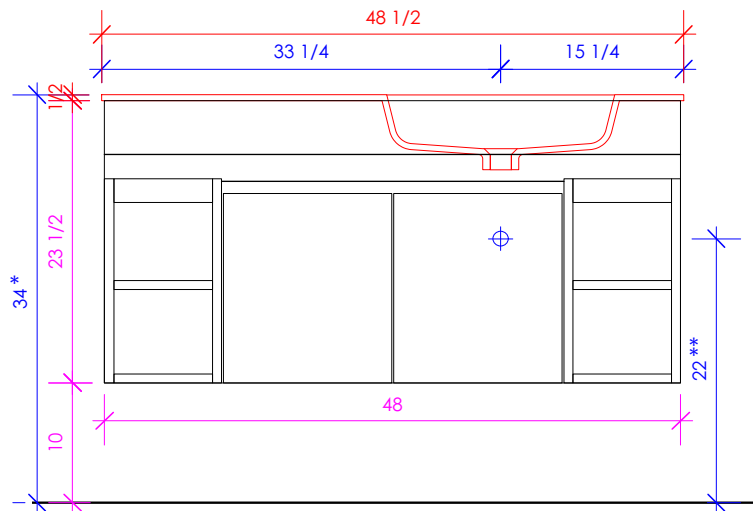

1/2" THICKNESS

LACAVA reserves the right to revise any dimension or information on this sheet without notice. Dimensions are nominal and may vary within an industry accepted tolerance of 1/4". Cabinets with 'vanity top' sinks are made to the matching sink and dimensions may vary. LACAVA is not responsible for any cutouts, countertops, or furniture made without the actual product or template. Differences in color, grain, appearance, and texture are inherent in all natural woodwork and should be expected. Variances in these qualities are not deemed manufacturing defects and will not be accepted as valid reasons for return or exchanges. Plumbing specifications are only a guideline and may need alteration based on application.

6630 WEST WRIGHTWOOD
CHICAGO, IL 60707

PH: 773-637-9600
FAX: 773-637-9601

LACAVA.COM
INFO@LACAVA.COM

LACAVA

KUBITOP

KBT-ADA-48S

SUGGESTED PLUMBING LOCATION WHEN USED WITH K48BS

SUGGESTED PLUMBING LOCATION WHEN USED WITH K48LS

SUGGESTED PLUMBING LOCATION WHEN USED WITH K48RS

* Recommended installation height
** Recommended plumbing location

LACAVA reserves the right to revise any dimension or information on this sheet without notice. Dimensions are nominal and may vary within an industry accepted tolerance of 1/4". Cabinets with 'vanity top' sinks are made to the matching sink and dimensions may vary. LACAVA is not responsible for any cutouts, countertops, or furniture made without the actual product or template. Differences in color, grain, appearance, and texture are inherent in all natural woodwork and should be expected. Variances in these qualities are not deemed manufacturing defects and will not be accepted as valid reasons for return or exchanges. Plumbing specifications are only a guideline and may need alteration based on application.