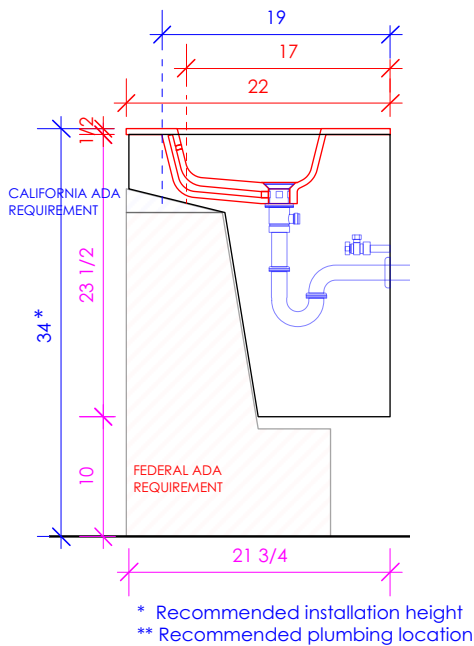

1/2" THICKNESS

LACAVA reserves the right to revise any dimension or information on this sheet without notice. Dimensions are nominal and may vary within an industry accepted tolerance of 1/4". Cabinets with 'vanity top' sinks are made to the matching sink and dimensions may vary. LACAVA is not responsible for any cutouts, countertops, or furniture made without the actual product or template. Differences in color, grain, appearance, and texture are inherent in all natural woodwork and should be expected. Variances in these qualities are not deemed manufacturing defects and will not be accepted as valid reasons for return or exchanges. Plumbing specifications are only a guideline and may need alteration based on application.

6630 WEST WRIGHTWOOD
CHICAGO, IL 60707

PH: 773-637-9600
FAX: 773-637-9601

LACAVA.COM
INFO@LACAVA.COM

LACAVA

KUBITOP

KBT-ADA-48

SUGGESTED PLUMBING LOCATION WHEN USED WITH K48B

SUGGESTED PLUMBING LOCATION WHEN USED WITH K48L

SUGGESTED PLUMBING LOCATION WHEN USED WITH K48R

LACAVA reserves the right to revise any dimension or information on this sheet without notice. Dimensions are nominal and may vary within an industry accepted tolerance of 1/4". Cabinets with 'vanity top' sinks are made to the matching sink and dimensions may vary. LACAVA is not responsible for any cutouts, countertops, or furniture made without the actual product or template. Differences in color, grain, appearance, and texture are inherent in all natural woodwork and should be expected. Variances in these qualities are not deemed manufacturing defects and will not be accepted as valid reasons for return or exchanges. Plumbing specifications are only a guideline and may need alteration based on application.