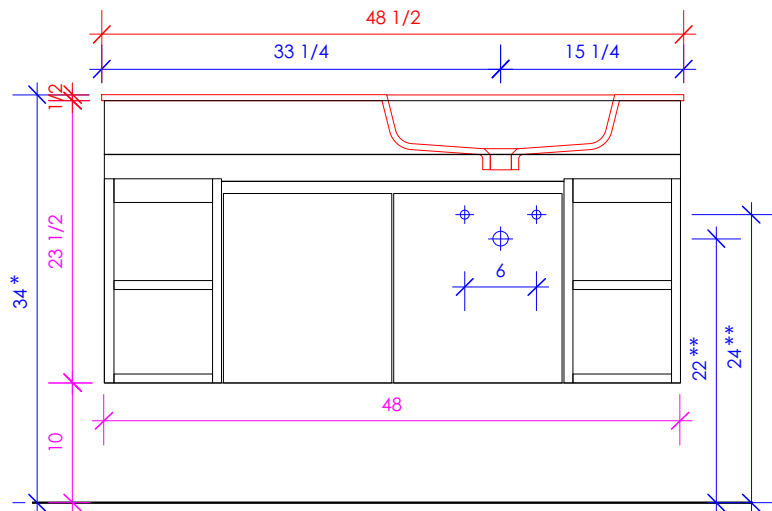

1/2" THICKNESS

LACAVA reserves the right to revise any dimension or information on this sheet without notice. Dimensions are nominal and may vary within an industry accepted tolerance of 1/4". Cabinets with 'vanity top' sinks are made to the matching sink and dimensions may vary. LACAVA is not responsible for any cutouts, countertops, or furniture made without the actual product or template. Differences in color, grain, appearance, and texture are inherent in all natural woodwork and should be expected. Variances in these qualities are not deemed manufacturing defects and will not be accepted as valid reasons for return or exchanges. Plumbing specifications are only a guideline and may need alteration based on application.

6630 WEST WRIGHTWOOD
CHICAGO, IL 60707

PH: 773-637-9600
FAX: 773-637-9601

LACAVA.COM
INFO@LACAVA.COM

LACAVA

KUBITOP

KBT-ADA-48

SUGGESTED PLUMBING LOCATION WHEN USED WITH K48B

SUGGESTED PLUMBING LOCATION WHEN USED WITH K48L

SUGGESTED PLUMBING LOCATION WHEN USED WITH K48R

LACAVA reserves the right to revise any dimension or information on this sheet without notice. Dimensions are nominal and may vary within an industry accepted tolerance of 1/4". Cabinets with 'vanity top' sinks are made to the matching sink and dimensions may vary. LACAVA is not responsible for any cutouts, countertops, or furniture made without the actual product or template. Differences in color, grain, appearance, and texture are inherent in all natural woodwork and should be expected. Variances in these qualities are not deemed manufacturing defects and will not be accepted as valid reasons for return or exchanges. Plumbing specifications are only a guideline and may need alteration based on application.