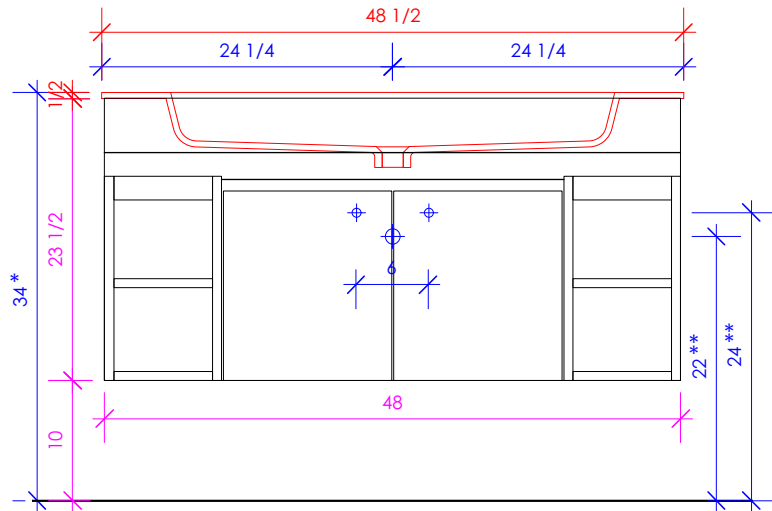

1/2" THICKNESS

LACAVA reserves the right to revise any dimension or information on this sheet without notice. Dimensions are nominal and may vary within an industry accepted tolerance of 1/4". Cabinets with 'vanity top' sinks are made to the matching sink and dimensions may vary. LACAVA is not responsible for any cutouts, countertops, or furniture made without the actual product or template. Differences in color, grain, appearance, and texture are inherent in all natural woodwork and should be expected. Variances in these qualities are not deemed manufacturing defects and will not be accepted as valid reasons for return or exchanges. Plumbing specifications are only a guideline and may need alteration based on application.

6630 WEST WRIGHTWOOD
CHICAGO, IL 60707

PH: 773-637-9600
FAX: 773-637-9601

LACAVA.COM
INFO@LACAVA.COM

LACAVA

KUBITOP

KBT-ADA-48

SUGGESTED PLUMBING LOCATION WHEN USED WITH K48B

SUGGESTED PLUMBING LOCATION WHEN USED WITH K48L

SUGGESTED PLUMBING LOCATION WHEN USED WITH K48R

LACAVA reserves the right to revise any dimension or information on this sheet without notice. Dimensions are nominal and may vary within an industry accepted tolerance of 1/4". Cabinets with 'vanity top' sinks are made to the matching sink and dimensions may vary. LACAVA is not responsible for any cutouts, countertops, or furniture made without the actual product or template. Differences in color, grain, appearance, and texture are inherent in all natural woodwork and should be expected. Variances in these qualities are not deemed manufacturing defects and will not be accepted as valid reasons for return or exchanges. Plumbing specifications are only a guideline and may need alteration based on application.