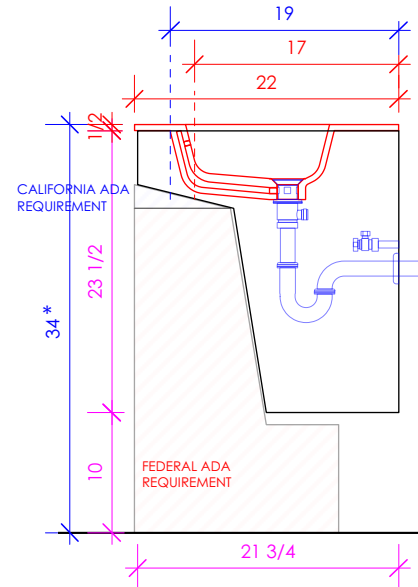

LACAVA

KUBITOP

KBT-ADA-48

* Recommended installation height
** Recommended plumbing location

SUGGESTED PLUMBING
LOCATION WHEN
USED WITH **K48**

FEATURES:

- WALL MOUNT VANITY
- CAN MEET FEDERAL ADA REQUIREMENTS WHEN INSTALLED CORRECTLY
- TWO DOORS WITH SOFT-CLOSE HINGES
- FINGERPULL OPENINGS
- USED WITH **K48, K48B, K48L, OR K48R** VANITY SINK TOP (SOLD SEPARATELY)
- MOUNTING: FRENCH CLEAT (INCLUDED) (SEE FURNITURE MANUAL)
- PROUDLY HANDMADE IN THE USA
- MANUFACTURED WITH LOW VOC FINISHES AND WOOD FROM RENEWABLE FORESTS