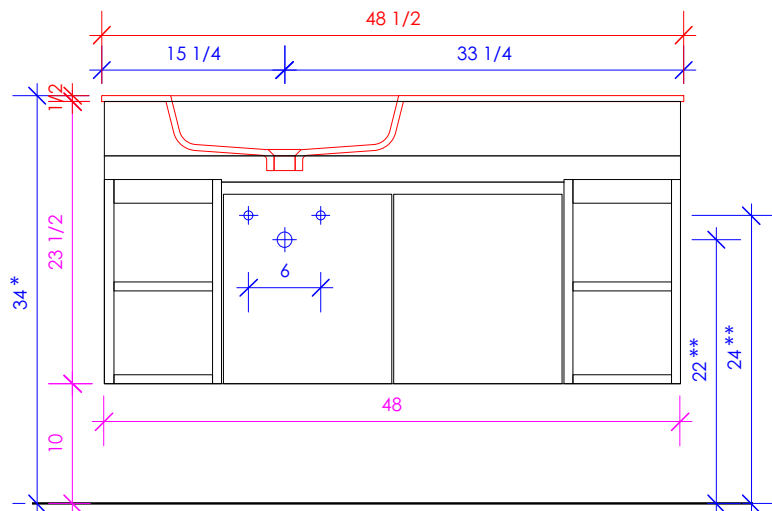

1/2" THICKNESS

LACAVA reserves the right to revise any dimension or information on this sheet without notice. Dimensions are nominal and may vary within an industry accepted tolerance of 1/4". Cabinets with 'vanity top' sinks are made to the matching sink and dimensions may vary. LACAVA is not responsible for any cutouts, countertops, or furniture made without the actual product or template. Differences in color, grain, appearance, and texture are inherent in all natural woodwork and should be expected. Variances in these qualities are not deemed manufacturing defects and will not be accepted as valid reasons for return or exchanges. Plumbing specifications are only a guideline and may need alteration based on application.

6630 WEST WRIGHTWOOD
CHICAGO, IL 60707

PH: 773-637-9600
FAX: 773-637-9601

LACAVA.COM
INFO@LACAVA.COM

LACAVA

KUBITOP

KBT-ADA-48

SUGGESTED PLUMBING LOCATION WHEN USED WITH K48B

SUGGESTED PLUMBING LOCATION WHEN USED WITH K48L

SUGGESTED PLUMBING LOCATION WHEN USED WITH K48R

LACAVA reserves the right to revise any dimension or information on this sheet without notice. Dimensions are nominal and may vary within an industry accepted tolerance of 1/4". Cabinets with 'vanity top' sinks are made to the matching sink and dimensions may vary. LACAVA is not responsible for any cutouts, countertops, or furniture made without the actual product or template. Differences in color, grain, appearance, and texture are inherent in all natural woodwork and should be expected. Variances in these qualities are not deemed manufacturing defects and will not be accepted as valid reasons for return or exchanges. Plumbing specifications are only a guideline and may need alteration based on application.