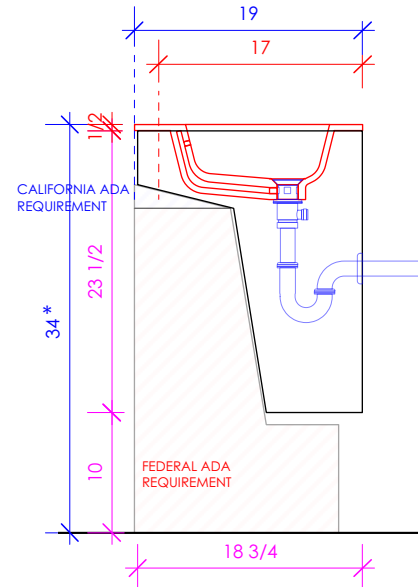

SUGGESTED PLUMBING LOCATION WHEN USED WITH K48R

LACAVA reserves the right to revise any dimension or information on this sheet without notice. Dimensions are nominal and may vary within an industry accepted tolerance of 1/4". Cabinets with 'vanity top' sinks are made to the matching sink and dimensions may vary. LACAVA is not responsible for any cutouts, countertops, or furniture made without the actual product or template. Differences in color, grain, appearance, and texture are inherent in all natural woodwork and should be expected. Variances in these qualities are not deemed manufacturing defects and will not be accepted as valid reasons for return or exchanges. Plumbing specifications are only a guideline and may need alteration based on application.

LACAVA

KUBITOP

KBT-ADA-48S

SUGGESTED PLUMBING
LOCATION WHEN
USED WITH **K48S**

* Recommended installation height
** Recommended plumbing location

FEATURES:

- WALL MOUNT VANITY
- CAN MEET FEDERAL ADA REQUIREMENTS WHEN INSTALLED CORRECTLY
- TWO DOORS WITH SOFT-CLOSE HINGES
- FINGERPULL OPENINGS
- USED WITH **K48S, K48BS, K48LS, OR K48RS** VANITY SINK TOP (SOLD SEPARATELY)
- ***NOTE **K48S, K48BS, K48LS, AND K48RS** SINK WILL NOT SUPPORT A REAR DECK MOUNT FAUCET***
- MOUNTING: FRENCH CLEAT (INCLUDED) (SEE FURNITURE MANUAL)
- PROUDLY HANDMADE IN THE USA
- MANUFACTURED WITH LOW VOC FINISHES AND WOOD FROM RENEWABLE FORESTS