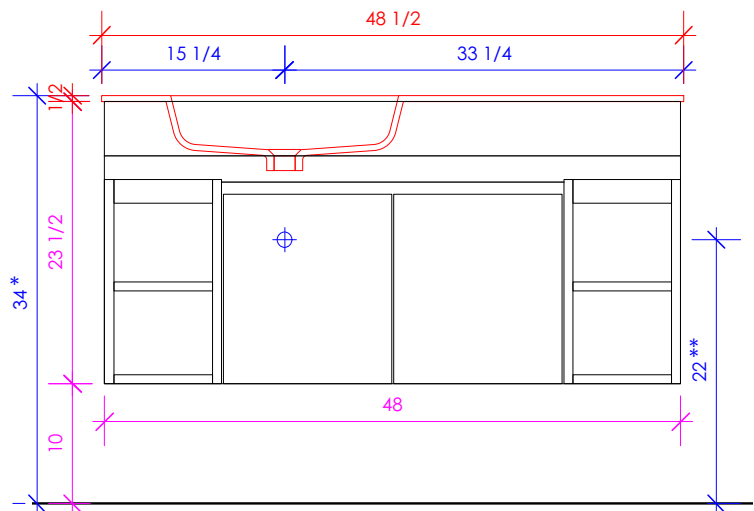

1/2" THICKNESS

LACAVA reserves the right to revise any dimension or information on this sheet without notice. Dimensions are nominal and may vary within an industry accepted tolerance of 1/4". Cabinets with 'vanity top' sinks are made to the matching sink and dimensions may vary. LACAVA is not responsible for any cutouts, countertops, or furniture made without the actual product or template. Differences in color, grain, appearance, and texture are inherent in all natural woodwork and should be expected. Variances in these qualities are not deemed manufacturing defects and will not be accepted as valid reasons for return or exchanges. Plumbing specifications are only a guideline and may need alteration based on application.

6630 WEST WRIGHTWOOD
CHICAGO, IL 60707

PH: 773-637-9600
FAX: 773-637-9601

LACAVA.COM
INFO@LACAVA.COM

LACAVA

KUBITOP

KBT-ADA-48S

SUGGESTED PLUMBING LOCATION WHEN USED WITH K48BS

SUGGESTED PLUMBING LOCATION WHEN USED WITH K48LS

SUGGESTED PLUMBING LOCATION WHEN USED WITH K48RS

* Recommended installation height
** Recommended plumbing location

LACAVA reserves the right to revise any dimension or information on this sheet without notice. Dimensions are nominal and may vary within an industry accepted tolerance of 1/4". Cabinets with 'vanity top' sinks are made to the matching sink and dimensions may vary. LACAVA is not responsible for any cutouts, countertops, or furniture made without the actual product or template. Differences in color, grain, appearance, and texture are inherent in all natural woodwork and should be expected. Variances in these qualities are not deemed manufacturing defects and will not be accepted as valid reasons for return or exchanges. Plumbing specifications are only a guideline and may need alteration based on application.