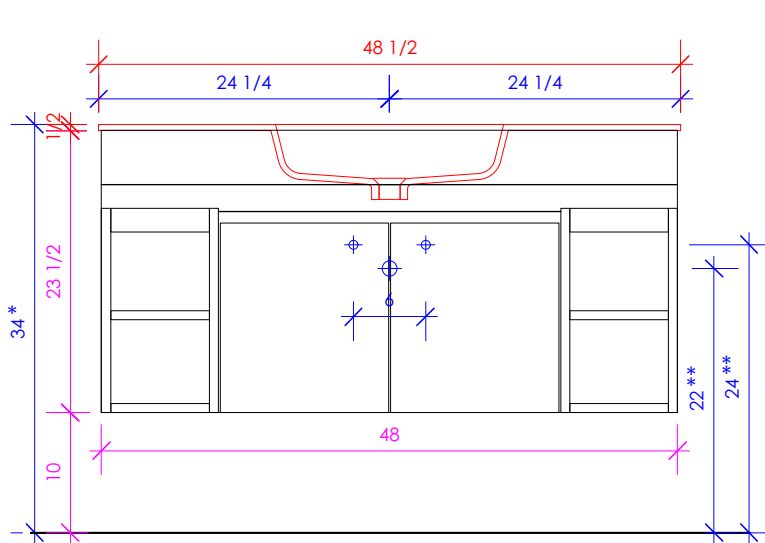

LACAVA

KUBITOP

KBT-ADA-48

* Recommended installation height
** Recommended plumbing location

SUGGESTED PLUMBING
LOCATION WHEN
USED WITH **K48**

FEATURES:

- WALL MOUNT VANITY
- CAN MEET FEDERAL ADA REQUIREMENTS WHEN INSTALLED CORRECTLY
- TWO DOORS WITH SOFT-CLOSE HINGES
- FINGERPULL OPENINGS
- USED WITH **K48, K48B, K48L, OR K48R** VANITY SINK TOP (SOLD SEPARATELY)
- MOUNTING: FRENCH CLEAT (INCLUDED) (SEE FURNITURE MANUAL)
- PROUDLY HANDMADE IN THE USA
- MANUFACTURED WITH LOW VOC FINISHES AND WOOD FROM RENEWABLE FORESTS

1/2" THICKNESS

LACAVA reserves the right to revise any dimension or information on this sheet without notice. Dimensions are nominal and may vary within an industry accepted tolerance of 1/4". Cabinets with 'vanity top' sinks are made to the matching sink and dimensions may vary. LACAVA is not responsible for any cutouts, countertops, or furniture made without the actual product or template. Differences in color, grain, appearance, and texture are inherent in all natural woodwork and should be expected. Variances in these qualities are not deemed manufacturing defects and will not be accepted as valid reasons for return or exchanges. Plumbing specifications are only a guideline and may need alteration based on application.