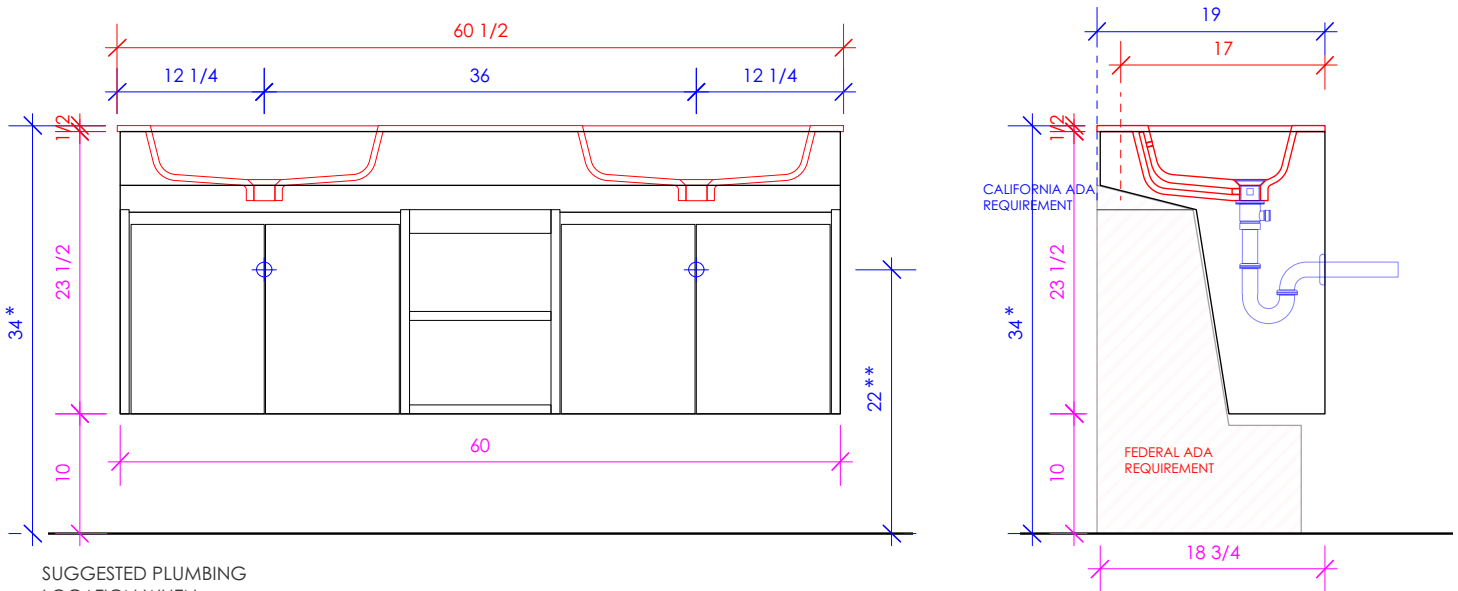

LACAVA

KUBITOP

KBT-ADA-60S

SUGGESTED PLUMBING LOCATION WHEN USED WITH K60S

* Recommended installation height
** Recommended plumbing location

FEATURES:

- WALL MOUNT VANITY
- CAN MEET FEDERAL ADA REQUIREMENTS WHEN INSTALLED CORRECTLY
- FOUR DOORS WITH SOFT-CLOSE HINGES
- FINGERPULL OPENINGS
- ONE CUBBY WITH SHELF
- USED WITH K60S VANITY SINK TOP (SOLD SEPARATELY)
- ***NOTE K60S SINK WILL NOT SUPPORT A REAR DECK MOUNT FAUCET***
- MOUNTING: FRENCH CLEAT (INCLUDED) (SEE FURNITURE MANUAL)
- PROUDLY HANDMADE IN THE USA
- MANUFACTURED WITH LOW VOC FINISHES AND WOOD FROM RENEWABLE FORESTS

FINISHES:

WOOD:

STANDARD:

01 - WHITE MAPLE
02 - NATURAL CHERRY
07 - NATURAL WALNUT
24 - CLASSIC WALNUT
20 - ASH GRAY
06 - WENGE

PREMIUM:

47 - SMOKY WALNUT
31 - WHITE OAK
41 - NATURAL OAK
48 - COFFEE OAK
43 - GRIGIO OAK
49 - BLACK OAK

08 - MATTE WHITE
16 - MATTE BLACK
35 - MATTE ARDESIA
54 - MATTE TAUPE
42 - MATTE OLIVE GREEN
39 - MATTE SAGE
28 - MATTE AZURE
29 - MATTE CLOUD

LUXURY:

50 - HORIZON BLUE
52 - SILVER OAK
37 - WEATHERED OAK

27 - RUSTIC OAK
85 - GLOSS WHITE
86 - GLOSS BLACK

46 - DRIFTWOOD
NEWTERRA ONLY

METALS:

METAL:

21 - BRUSHED STAINLESS STEEL
10 - POLISHED STAINLESS STEEL
44 - MATTE BLACK
MW - MATTE WHITE
BPW - BRASS POWDER COAT
SA - SIENNA

COUNTERTOP:

STONE:

WH - BIANCO
LN - LINAC
AN - ATENA
GU - GOLD UMBER
GR - GRIGIO
NM - MARQUINA

QUARTZ:

PR - PURO
AH - ASH
CT - CRETA
VN - VENA
DN - DUNE
NR - NERO

SOLID SURFACE:

M - MATTE WHITE
G - GLOSS WHITE
R - MARMO
V - LAVA
D - OBSIDIAN
C - CREMA

CONCRETE:

SND - SAND
SLT - SLATE
SUN - SUN
CLY - CLAY
LIL - LILAC
MOS - MOSS
AQA - AQUA

BRK - BRICK
MAH - MATCHA
GAL - GALAXY
TER - TERRACOTTA
CHL - CHARCOAL
FOR - FOREST
BST - BASALTO

3/4" THICKNESS

3/4" THICKNESS

1/2" THICKNESS

LACAVA reserves the right to revise any dimension or information on this sheet without notice. Dimensions are nominal and may vary within an industry accepted tolerance of 1/4". Cabinets with 'vanity top' sinks are made to the matching sink and dimensions may vary. LACAVA is not responsible for any cutouts, countertops, or furniture made without the actual product or template. Differences in color, grain, appearance, and texture are inherent in all natural woodwork and should be expected. Variances in these qualities are not deemed manufacturing defects and will not be accepted as valid reasons for return or exchanges. Plumbing specifications are only a guideline and may need alteration based on application.

6630 WEST WRIGHTWOOD
CHICAGO, IL 60707

PH: 773-637-9600
FAX: 773-637-9601

LACAVA.COM
INFO@LACAVA.COM