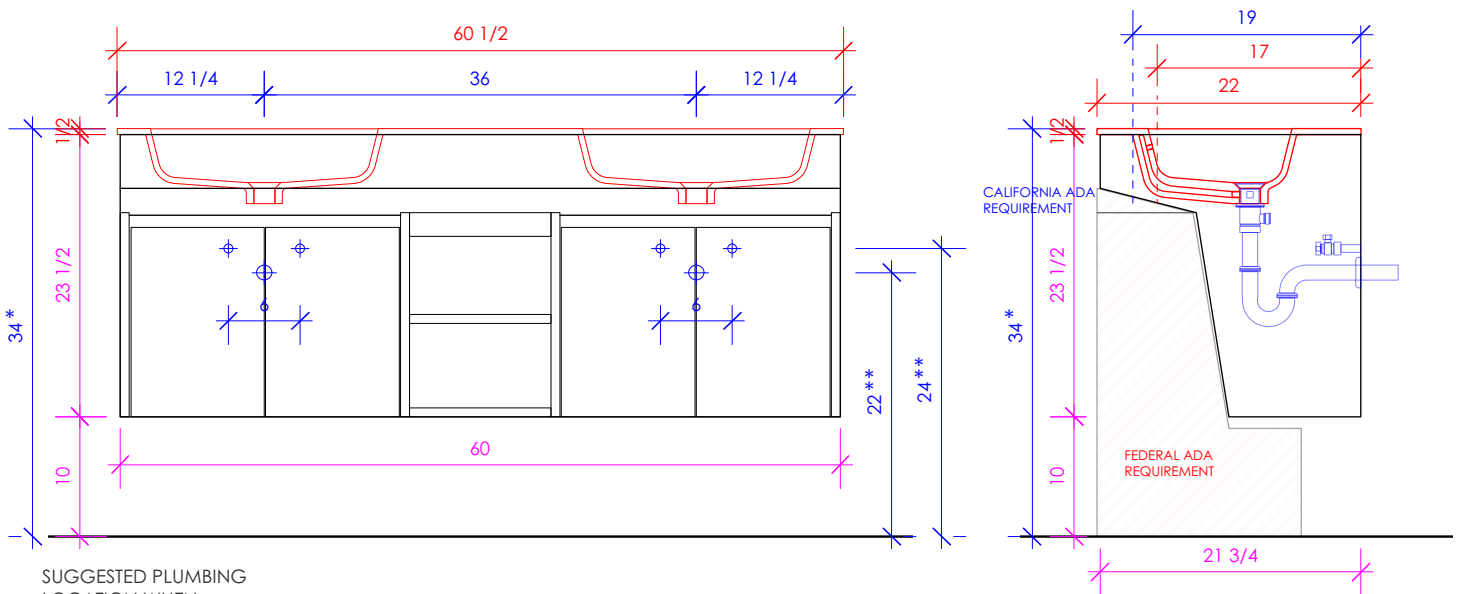

## KUBITOP

KBT-ADA-60

SUGGESTED PLUMBING LOCATION WHEN USED WITH K60

\* Recommended installation height  
\*\* Recommended plumbing location