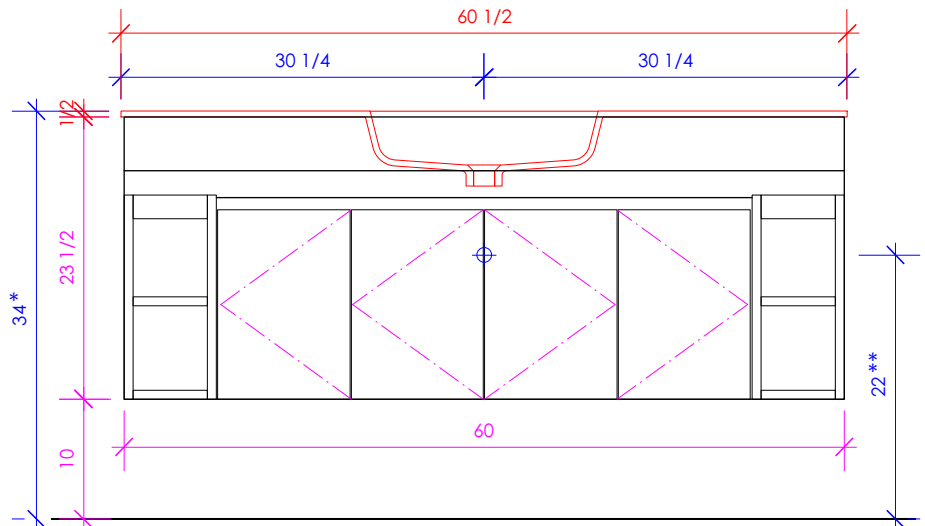

LACAVA

KUBITOP

KBT-ADA-60BS

SUGGESTED PLUMBING
LOCATION WHEN
USED WITH **K60CS**

- Recommended installation height
- ** Recommended plumbing location