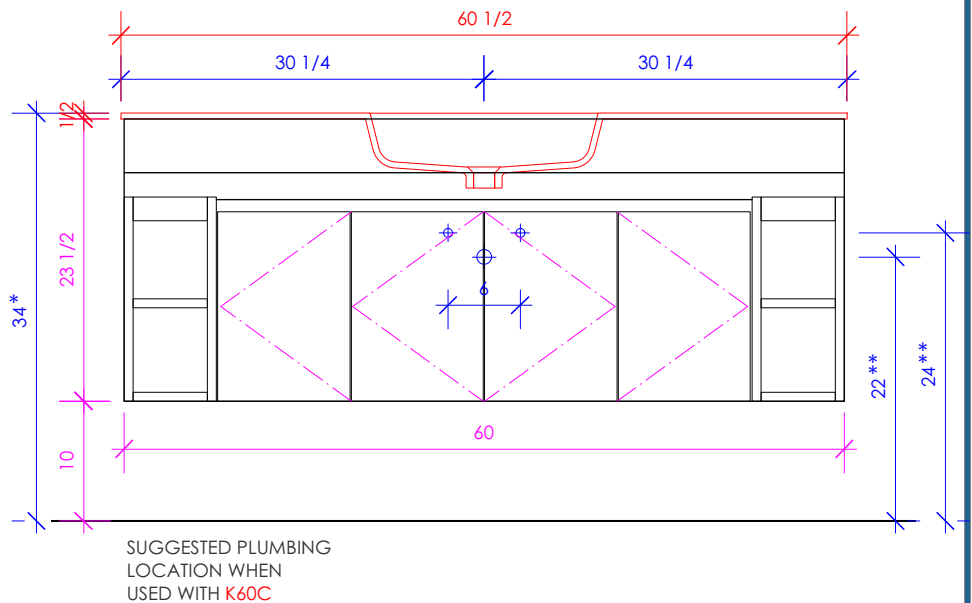

3/4" THICKNESS

3/4" THICKNESS

1/2" THICKNESS

LACAVA reserves the right to revise any dimension or information on this sheet without notice. Dimensions are nominal and may vary within an industry accepted tolerance of 1/4". Cabinets with 'vanity top' sinks are made to the matching sink and dimensions may vary. LACAVA is not responsible for any cutouts, countertops, or furniture made without the actual product or template. Differences in color, grain, appearance, and texture are inherent in all natural woodwork and should be expected. Variances in these qualities are not deemed manufacturing defects and will not be accepted as valid reasons for return or exchanges. Plumbing specifications are only a guideline and may need alteration based on application.

## KUBITOP

KBT-ADA-60B

- \* Recommended installation height
- \*\* Recommended plumbing location

LACAVA reserves the right to revise any dimension or information on this sheet without notice. Dimensions are nominal and may vary within an industry accepted tolerance of 1/4". Cabinets with 'vanity top' sinks are made to the matching sink and dimensions may vary. LACAVA is not responsible for any cutouts, countertops, or furniture made without the actual product or template. Differences in color, grain, appearance, and texture are inherent in all natural woodwork and should be expected. Variances in these qualities are not deemed manufacturing defects and will not be accepted as valid reasons for return or exchanges. Plumbing specifications are only a guideline and may need alteration based on application.