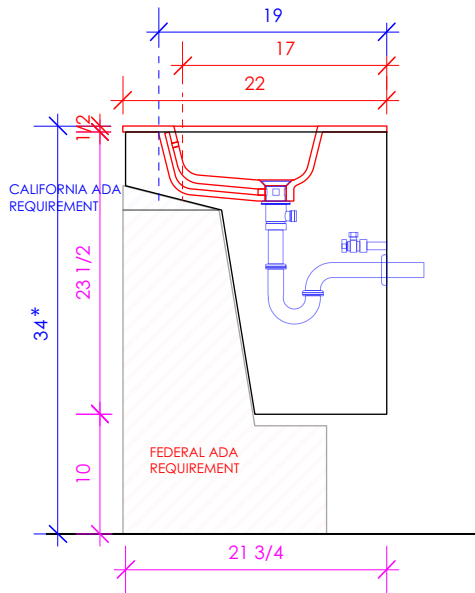

3/4" THICKNESS

3/4" THICKNESS

1/2" THICKNESS

LACAVA reserves the right to revise any dimension or information on this sheet without notice. Dimensions are nominal and may vary within an industry accepted tolerance of 1/4". Cabinets with 'vanity top' sinks are made to the matching sink and dimensions may vary. LACAVA is not responsible for any cutouts, countertops, or furniture made without the actual product or template. Differences in color, grain, appearance, and texture are inherent in all natural woodwork and should be expected. Variances in these qualities are not deemed manufacturing defects and will not be accepted as valid reasons for return or exchanges. Plumbing specifications are only a guideline and may need alteration based on application.

## KUBITOP

KBT-ADA-60B

- \* Recommended installation height
- \*\* Recommended plumbing location

LACAVA reserves the right to revise any dimension or information on this sheet without notice. Dimensions are nominal and may vary within an industry accepted tolerance of 1/4". Cabinets with 'vanity top' sinks are made to the matching sink and dimensions may vary. LACAVA is not responsible for any cutouts, countertops, or furniture made without the actual product or template. Differences in color, grain, appearance, and texture are inherent in all natural woodwork and should be expected. Variances in these qualities are not deemed manufacturing defects and will not be accepted as valid reasons for return or exchanges. Plumbing specifications are only a guideline and may need alteration based on application.