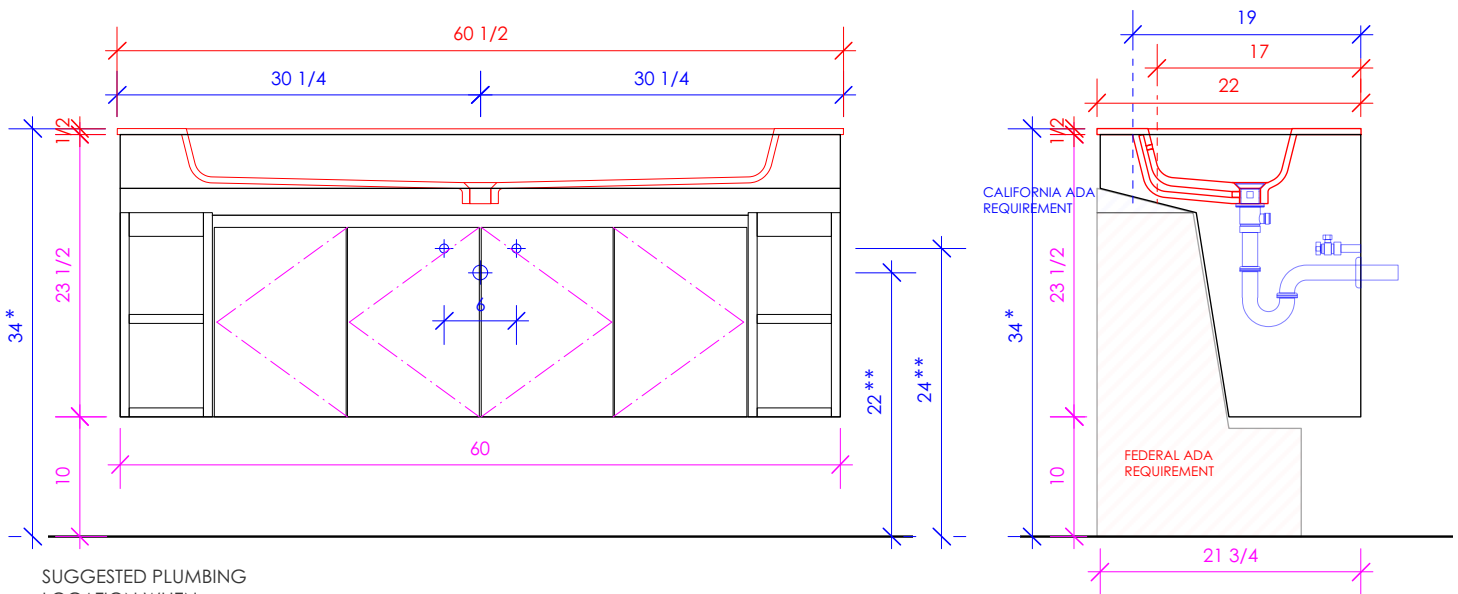

## KUBITOP

KBT-ADA-60B

SUGGESTED PLUMBING LOCATION WHEN USED WITH K60B

\* Recommended installation height  
\*\* Recommended plumbing location