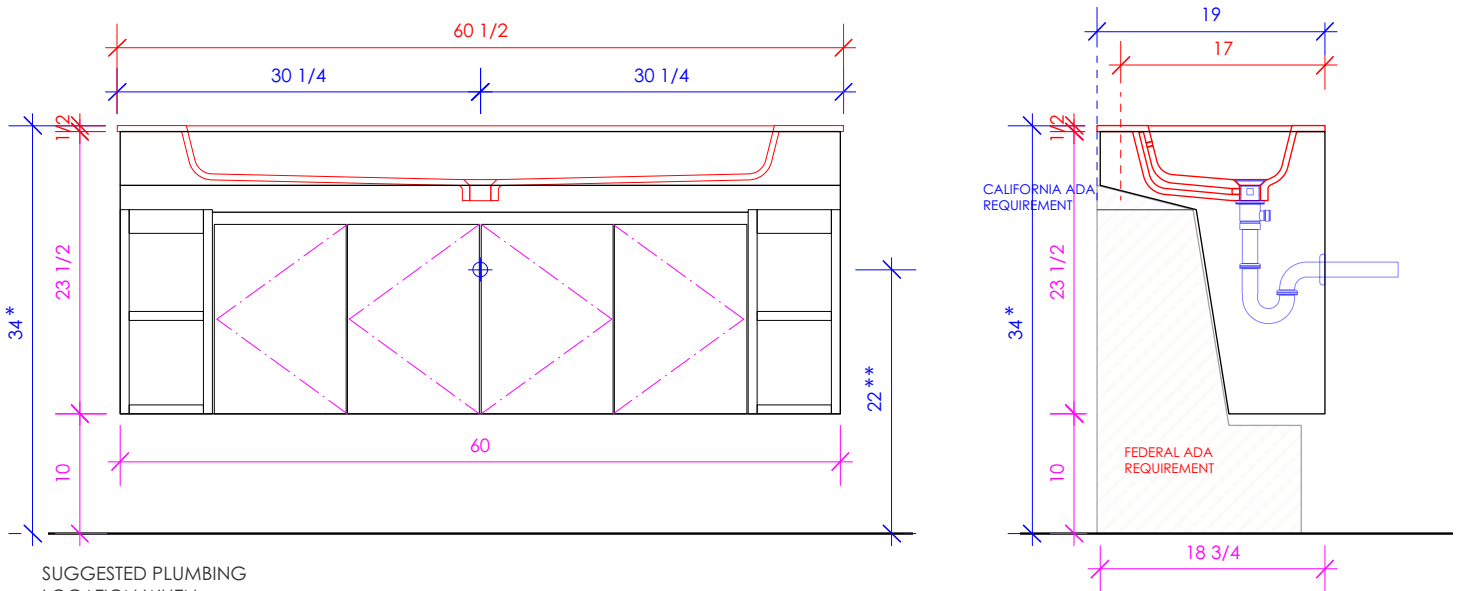

LACAVA

KUBITOP

KBT-ADA-60BS

SUGGESTED PLUMBING LOCATION WHEN USED WITH K60BS

* Recommended installation height
** Recommended plumbing location

FEATURES:

FINISHES:

- WALL MOUNT VANITY - CAN MEET FEDERAL ADA REQUIREMENTS WHEN INSTALLED CORRECTLY - FOUR DOORS WITH SOFT-CLOSE HINGES - FINGERPULL OPENINGS - TWO CUBBIES WITH SHELVES - USED WITH K60S, K60BS, OR K60CS - VANITY SINK TOPS (SOLD SEPARATELY) ***NOTE K60S, K60BS, AND K60CS SINK WILL NOT SUPPORT A REAR DECK MOUNT FAUCET*** - MOUNTING: FRENCH CLEAT (INCLUDED) (SEE FURNITURE MANUAL) - PROUDLY HANDMADE IN THE USA - MANUFACTURED WITH LOW VOC FINISHES AND WOOD FROM RENEWABLE FORESTS	WOOD: STANDARD: 01 - WHITE MAPLE 02 - NATURAL CHERRY 07 - NATURAL WALNUT 24 - CLASSIC WALNUT 20 - ASH GRAY 06 - WENGE PREMIUM: 47 - SMOKY WALNUT 31 - WHITE OAK 41 - NATURAL OAK 48 - COFFEE OAK 43 - GRIGIO OAK 49 - BLACK OAK LUXURY: 50 - HORIZON BLUE 52 - SILVER OAK 37 - WEATHERED OAK 27 - RUSTIC OAK 85 - GLOSS WHITE 86 - GLOSS BLACK 46 - DRIFTWOOD *NEWTERRA ONLY*	METALS: METAL: 21 - BRUSHED STAINLESS STEEL 10 - POLISHED STAINLESS STEEL 44 - MATTE BLACK MW - MATTE WHITE BPW - BRASS POWDER COAT SA - SIENNA
	COUNTERTOP: STONE: WH - BIANCO LN - LINAC AN - ATENA GU - GOLD UMBER GR - GRIGIO NM - MARQUINA QUARTZ: PR - PURO AH - ASH CT - CRETA VN - VENA DN - DUNE NR - NERO SOLID SURFACE: M - MATTE WHITE G - GLOSS WHITE R - MARMO V - LAVA D - OBSIDIAN C - CREMA CONCRETE: SND - SAND SLT - SLATE SUN - SUN CLY - CLAY LIL - LILAC MOS - MOSS AQA - AQUA BRK - BRICK MAH - MATCHA GAL - GALAXY TER - TERRACOTTA CHL - CHARCOAL FOR - FOREST BST - BASALTO 3/4" THICKNESS 3/4" THICKNESS 1/2" THICKNESS	

LACAVA reserves the right to revise any dimension or information on this sheet without notice. Dimensions are nominal and may vary within an industry accepted tolerance of 1/4". Cabinets with 'vanity top' sinks are made to the matching sink and dimensions may vary. LACAVA is not responsible for any cutouts, countertops, or furniture made without the actual product or template. Differences in color, grain, appearance, and texture are inherent in all natural woodwork and should be expected. Variances in these qualities are not deemed manufacturing defects and will not be accepted as valid reasons for return or exchanges. Plumbing specifications are only a guideline and may need alteration based on application.

6630 WEST WRIGHTWOOD
CHICAGO, IL 60707

PH: 773-637-9600
FAX: 773-637-9601

LACAVA.COM
INFO@LACAVA.COM