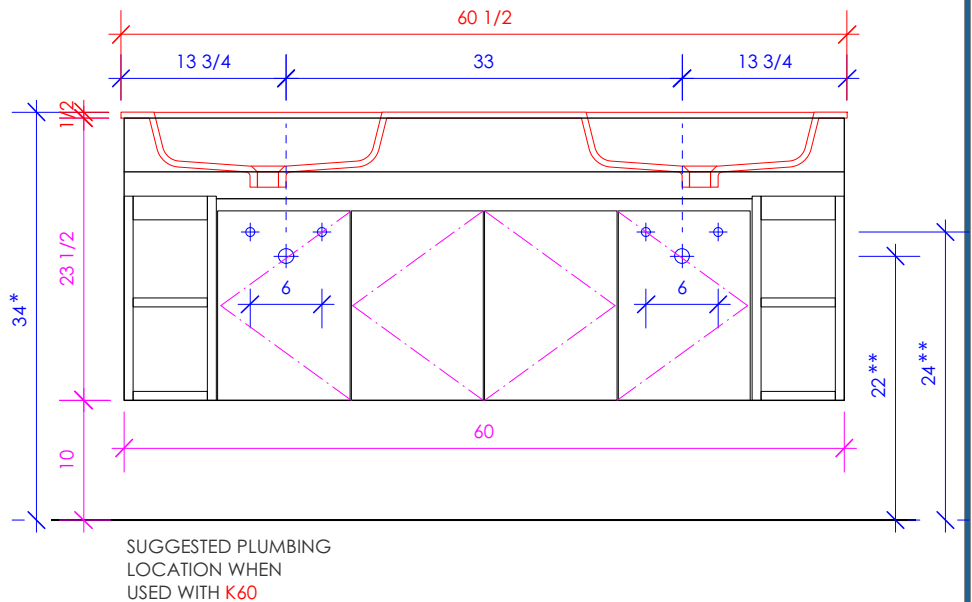

3/4" THICKNESS

3/4" THICKNESS

1/2" THICKNESS

LACAVA reserves the right to revise any dimension or information on this sheet without notice. Dimensions are nominal and may vary within an industry accepted tolerance of 1/4". Cabinets with 'vanity top' sinks are made to the matching sink and dimensions may vary. LACAVA is not responsible for any cutouts, countertops, or furniture made without the actual product or template. Differences in color, grain, appearance, and texture are inherent in all natural woodwork and should be expected. Variances in these qualities are not deemed manufacturing defects and will not be accepted as valid reasons for return or exchanges. Plumbing specifications are only a guideline and may need alteration based on application.

## KUBITOP

KBT-ADA-60B

- \* Recommended installation height
- \*\* Recommended plumbing location

LACAVA reserves the right to revise any dimension or information on this sheet without notice. Dimensions are nominal and may vary within an industry accepted tolerance of 1/4". Cabinets with 'vanity top' sinks are made to the matching sink and dimensions may vary. LACAVA is not responsible for any cutouts, countertops, or furniture made without the actual product or template. Differences in color, grain, appearance, and texture are inherent in all natural woodwork and should be expected. Variances in these qualities are not deemed manufacturing defects and will not be accepted as valid reasons for return or exchanges. Plumbing specifications are only a guideline and may need alteration based on application.