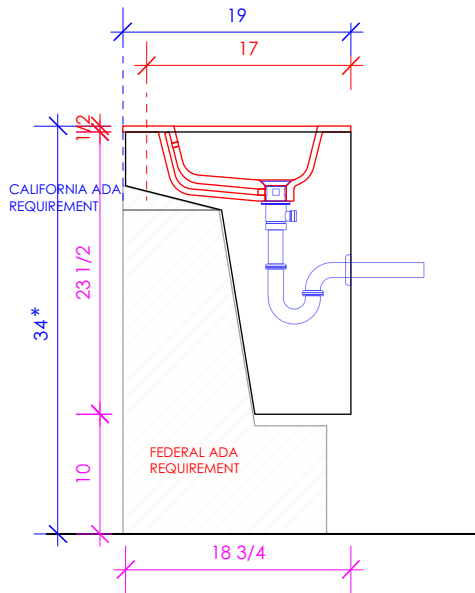

LACAVA

KUBITOP

KBT-ADA-60BS

SUGGESTED PLUMBING
LOCATION WHEN
USED WITH **K60CS**

- Recommended installation height
- ** Recommended plumbing location