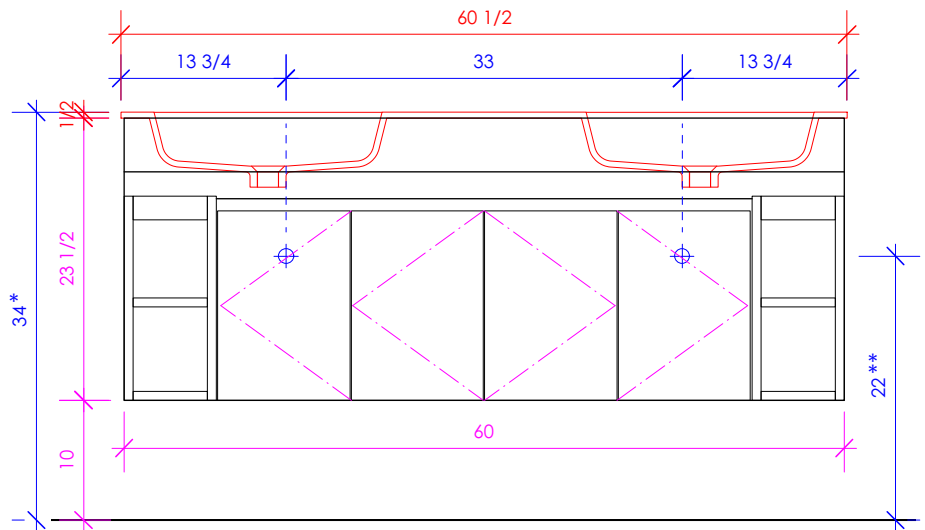

SUGGESTED PLUMBING
LOCATION WHEN
USED WITH **K60S**

LACAVA reserves the right to revise any dimension or information on this sheet without notice. Dimensions are nominal and may vary within an industry accepted tolerance of 1/4". Cabinets with 'vanity top' sinks are made to the matching sink and dimensions may vary. LACAVA is not responsible for any cutouts, countertops, or furniture made without the actual product or template. Differences in color, grain, appearance, and texture are inherent in all natural woodwork and should be expected. Variances in these qualities are not deemed manufacturing defects and will not be accepted as valid reasons for return or exchanges. Plumbing specifications are only a guideline and may need alteration based on application.