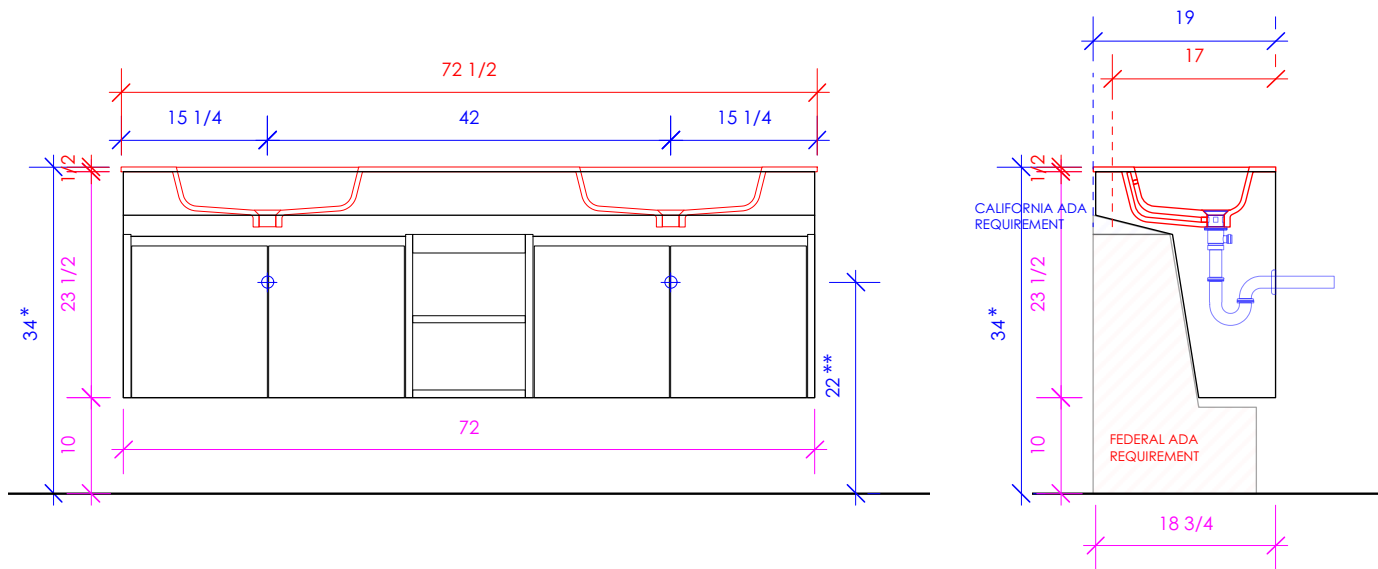

3/4" THICKNESS

3/4" THICKNESS

1/2" THICKNESS

LACAVA reserves the right to revise any dimension or information on this sheet without notice. Dimensions are nominal and may vary within an industry accepted tolerance of 1/4". Cabinets with 'vanity top' sinks are made to the matching sink and dimensions may vary. LACAVA is not responsible for any cutouts, countertops, or furniture made without the actual product or template. Differences in color, grain, appearance, and texture are inherent in all natural woodwork and should be expected. Variances in these qualities are not deemed manufacturing defects and will not be accepted as valid reasons for return or exchanges. Plumbing specifications are only a guideline and may need alteration based on application.

6630 WEST WRIGHTWOOD
CHICAGO, IL 60707

PH: 773-637-9600
FAX: 773-637-9601

LACAVA.COM
INFO@LACAVA.COM

LACAVA

KUBITOP

KBT-ADA-72S

SUGGESTED PLUMBING LOCATION WHEN USED WITH K72S

* Recommended installation height
** Recommended plumbing location

1/2" THICKNESS

LACAVA reserves the right to revise any dimension or information on this sheet without notice. Dimensions are nominal and may vary within an industry accepted tolerance of 1/4". Cabinets with 'vanity top' sinks are made to the matching sink and dimensions may vary. LACAVA is not responsible for any cutouts, countertops, or furniture made without the actual product or template. Differences in color, grain, appearance, and texture are inherent in all natural woodwork and should be expected. Variances in these qualities are not deemed manufacturing defects and will not be accepted as valid reasons for return or exchanges. Plumbing specifications are only a guideline and may need alteration based on application.