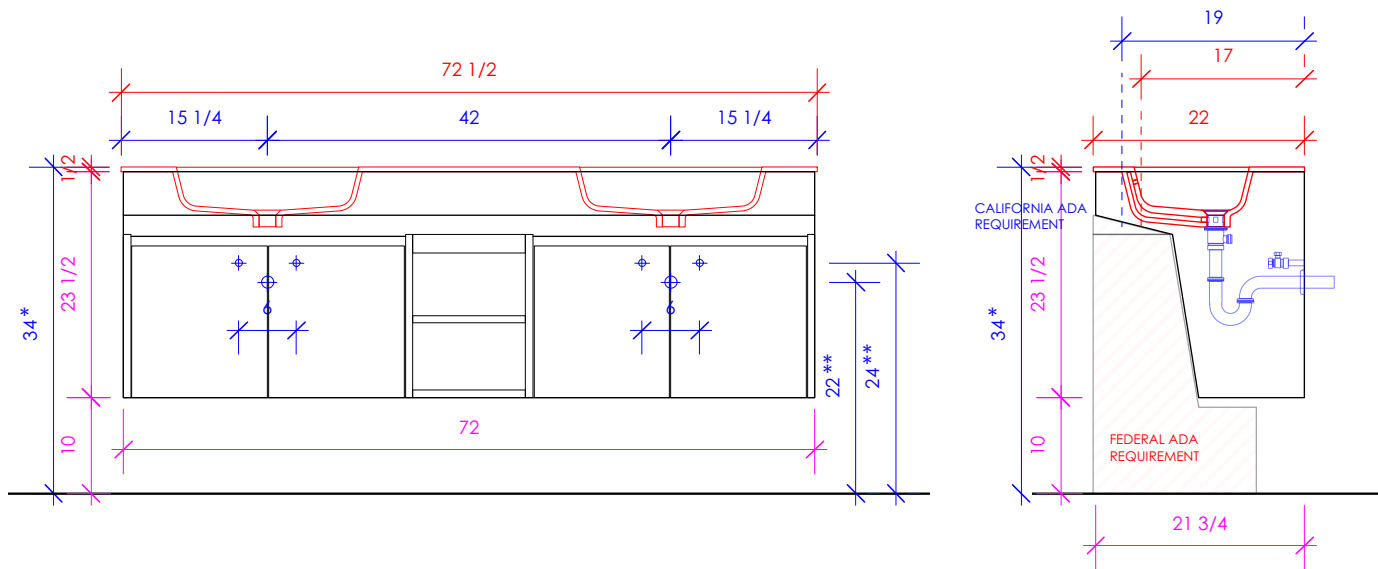

LACAVA

KUBITOP

KBT-ADA-72

SUGGESTED PLUMBING LOCATION WHEN USED WITH K72

* Recommended installation height
** Recommended plumbing location

FEATURES:

- WALL MOUNT VANITY
- CAN MEET FEDERAL ADA REQUIREMENTS WHEN INSTALLED CORRECTLY
- FOUR DOORS WITH SOFT-CLOSE HINGES
- FINGERPULL OPENINGS
- ONE CUBBY WITH SHELF
- USED WITH K72 VANITY SINK TOP (SOLD SEPARATELY)
- MOUNTING: FRENCH CLEAT (INCLUDED)
(SEE FURNITURE MANUAL)
- PROUDLY HANDMADE IN THE USA
- MANUFACTURED WITH LOW VOC FINISHES AND WOOD FROM RENEWABLE FORESTS

3/4" THICKNESS

3/4" THICKNESS

1/2" THICKNESS

LACAVA reserves the right to revise any dimension or information on this sheet without notice. Dimensions are nominal and may vary within an industry accepted tolerance of 1/4". Cabinets with 'vanity top' sinks are made to the matching sink and dimensions may vary. LACAVA is not responsible for any cutouts, countertops, or furniture made without the actual product or template. Differences in color, grain, appearance, and texture are inherent in all natural woodwork and should be expected. Variances in these qualities are not deemed manufacturing defects and will not be accepted as valid reasons for return or exchanges. Plumbing specifications are only a guideline and may need alteration based on application.