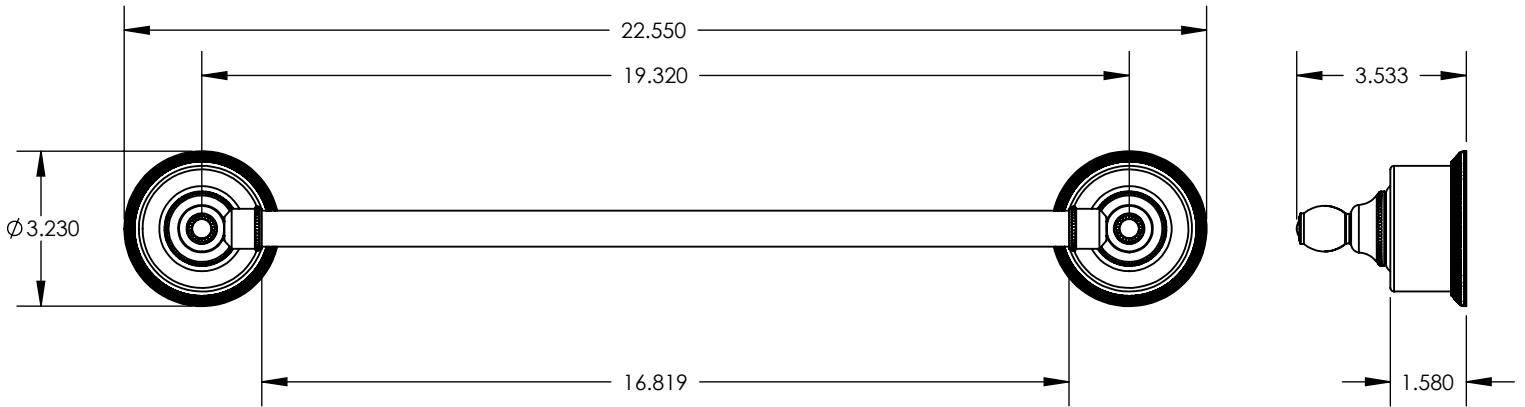

KSD65

■ **PRODUCT FEATURES**

- Style: Traditional
- Collection: Regent
- 
- 
- 

■ **TECHNICAL DETAILS**

ADA Compliance: No  
 Installation Type: Wall Mounted  
 Primary Material: Brass

■ **PRODUCT DIMENSIONS**