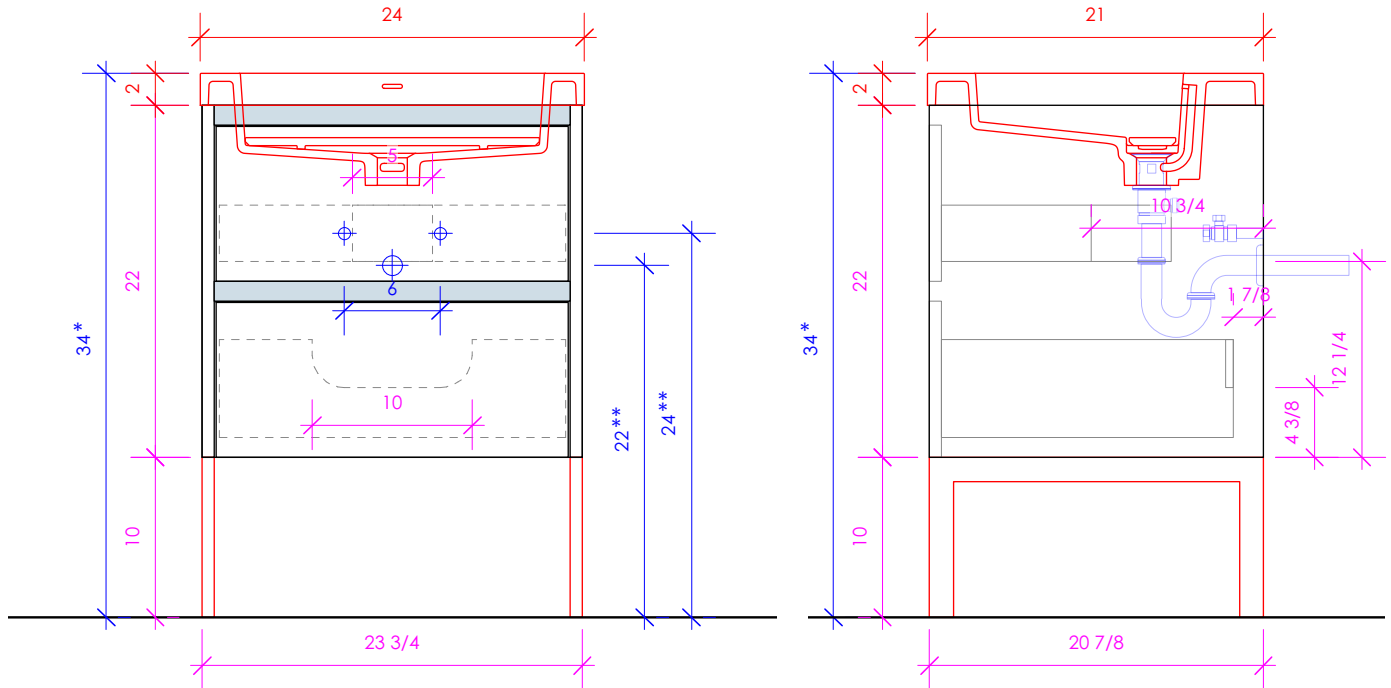

LACAVA

KUBISTA

KUB-W-24B

* Recommended installation height
** Recommended plumbing location

FEATURES:

- WALL MOUNT VANITY
- TWO DRAWERS WITH SOFT-CLOSE GLIDES
- DRAWER BOXES STAINED TO REFLECT EXTERIOR FINISH
- FINGERPULL OPENINGS
- USED WITH H261T VANITY SINK TOP (SOLD SEPARATELY)
- METAL TRIMS ADD ON AVAILABLE (SOLD SEPARATELY)
- METAL LEGS KUB-LEG ADD ON AVAILABLE (SOLD SEPARATELY)
- MOUNTING: FRENCH CLEAT (INCLUDED)
(SEE FURNITURE MANUAL)
- PROUDLY HANDMADE IN THE USA
- MANUFACTURED WITH LOW VOC FINISHES AND WOOD FROM RENEWABLE FORESTS

3/4" THICKNESS

3/4" THICKNESS

1/2" THICKNESS

LACAVA reserves the right to revise any dimension or information on this sheet without notice. Dimensions are nominal and may vary within an industry accepted tolerance of 1/4". Cabinets with 'vanity top' sinks are made to the matching sink and dimensions may vary. LACAVA is not responsible for any cutouts, countertops, or furniture made without the actual product or template. Differences in color, grain, appearance, and texture are inherent in all natural woodwork and should be expected. Variances in these qualities are not deemed manufacturing defects and will not be accepted as valid reasons for return or exchanges. Plumbing specifications are only a guideline and may need alteration based on application.