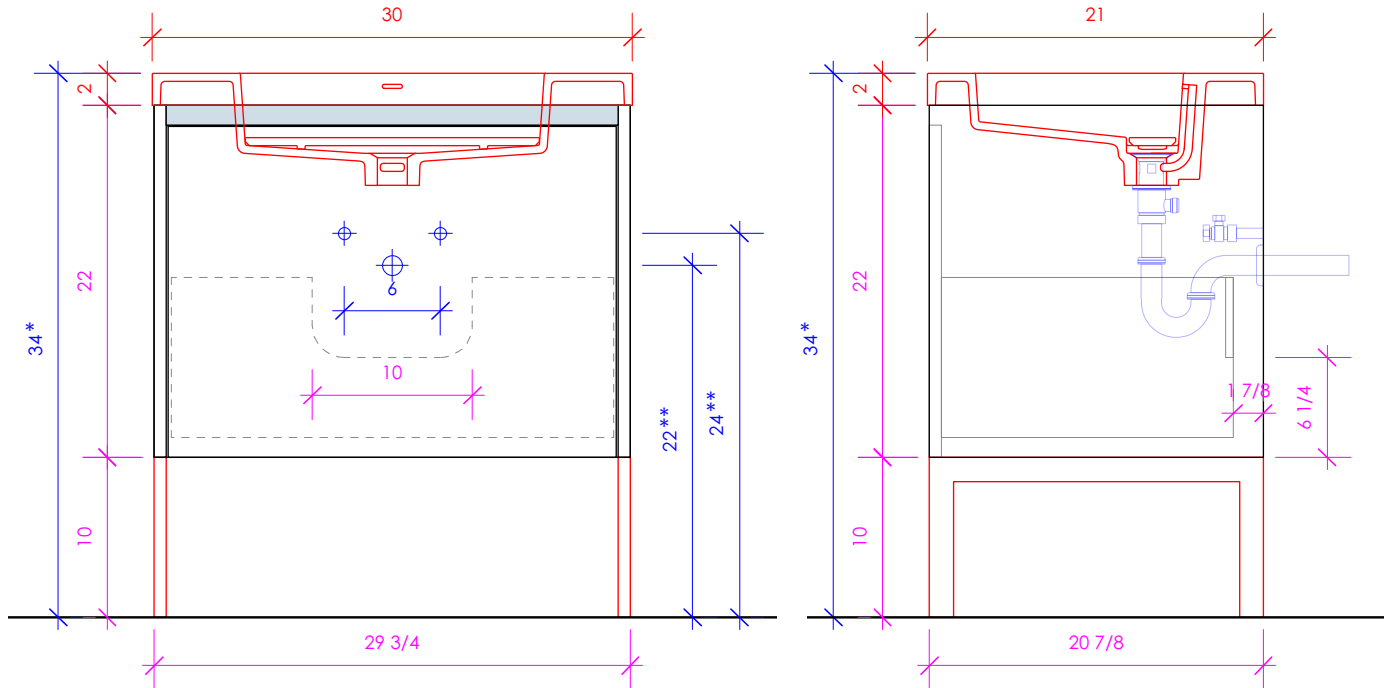

## KUBISTA

KUB-W-30

\* Recommended installation height  
\*\* Recommended plumbing location

### FEATURES:

- WALL MOUNT VANITY
- ONE DRAWER WITH SOFT-CLOSE GLIDES
- DRAWER BOX STAINED TO REFLECT EXTERIOR FINISH
- FINGERPULL OPENING
- USED WITH H262T OR CT30T VANITY SINK TOP (SOLD SEPARATELY)
- METAL TRIMS ADD ON AVAILABLE (SOLD SEPARATELY)
- METAL LEGS KUB-LEG ADD ON AVAILABLE (SOLD SEPARATELY)
- MOUNTING: FRENCH CLEAT (INCLUDED) (SEE FURNITURE MANUAL)
- PROUDLY HANDMADE IN THE USA
- MANUFACTURED WITH LOW VOC FINISHES AND WOOD FROM RENEWABLE FORESTS

3/4" THICKNESS

3/4" THICKNESS

1/2" THICKNESS

LACAVA reserves the right to revise any dimension or information on this sheet without notice. Dimensions are nominal and may vary within an industry accepted tolerance of 1/4". Cabinets with 'vanity top' sinks are made to the matching sink and dimensions may vary. LACAVA is not responsible for any cutouts, countertops, or furniture made without the actual product or template. Differences in color, grain, appearance, and texture are inherent in all natural woodwork and should be expected. Variances in these qualities are not deemed manufacturing defects and will not be accepted as valid reasons for return or exchanges. Plumbing specifications are only a guideline and may need alteration based on application.