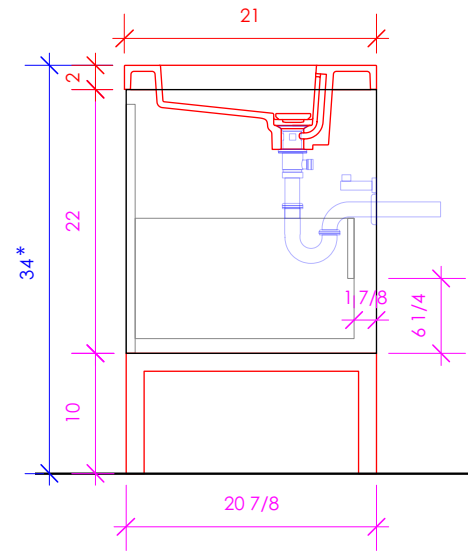

6630 WEST WRIGHTWOOD
CHICAGO, IL 60707

PH: 773-637-9600
FAX: 773-637-9601

LACAVA.COM
INFO@LACAVA.COM

LACAVA

KUBISTA

KUB-W-36R

SUGGESTED PLUMBING
LOCATION WHEN
USED WITH
H263T OR CT36T

* Recommended installation height
** Recommended plumbing location