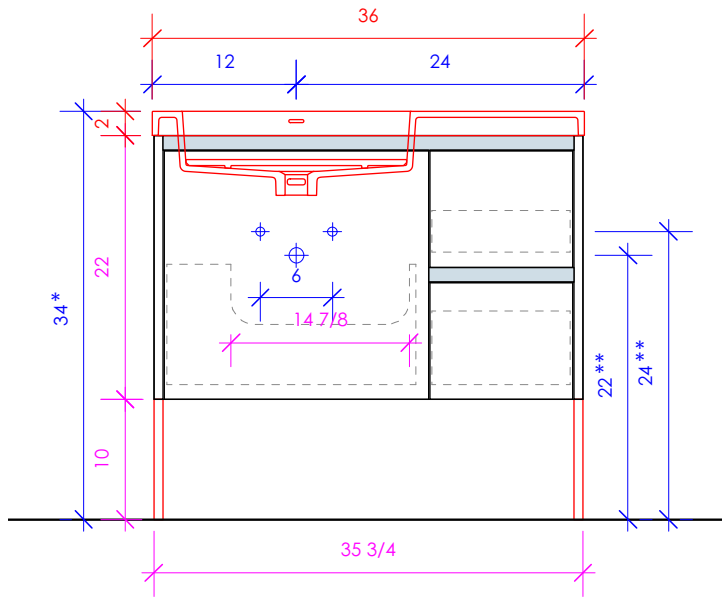

LACAVA

KUBISTA

KUB-W-36L

SUGGESTED PLUMBING
LOCATION WHEN
USED WITH
H263T OR CT36T

* Recommended installation height
** Recommended plumbing location

FEATURES:

- WALL MOUNT VANITY
- THREE DRAWERS WITH SOFT-CLOSE GLIDES
- DRAWER BOXES STAINED TO REFLECT EXTERIOR FINISH
- FINGERPULL OPENINGS
- USED WITH H263LT, H263T, OR CT36T VANITY SINK TOP (SOLD SEPARATELY)
- METAL TRIMS ADD ON AVAILABLE (SOLD SEPARATELY)
- METAL LEGS KUB-LEG ADD ON AVAILABLE (SOLD SEPARATELY)
- MOUNTING: FRENCH CLEAT (INCLUDED)
(SEE FURNITURE MANUAL)
- PROUDLY HANDMADE IN THE USA
- MANUFACTURED WITH LOW VOC FINISHES AND WOOD FROM RENEWABLE FORESTS