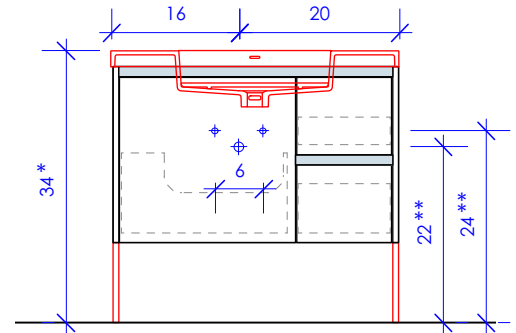

LACAVA

KUBISTA

KUB-W-36L

SUGGESTED PLUMBING
LOCATION WHEN
USED WITH
H263T OR CT36T

* Recommended installation height
** Recommended plumbing location

FEATURES:

- WALL MOUNT VANITY
- THREE DRAWERS WITH SOFT-CLOSE GLIDES
- DRAWER BOXES STAINED TO REFLECT EXTERIOR FINISH
- FINGERPULL OPENINGS
- USED WITH H263LT, H263T, OR CT36T VANITY SINK TOP (SOLD SEPARATELY)
- METAL TRIMS ADD ON AVAILABLE (SOLD SEPARATELY)
- METAL LEGS KUB-LEG ADD ON AVAILABLE (SOLD SEPARATELY)
- MOUNTING: FRENCH CLEAT (INCLUDED)
(SEE FURNITURE MANUAL)
- PROUDLY HANDMADE IN THE USA
- MANUFACTURED WITH LOW VOC FINISHES AND WOOD FROM RENEWABLE FORESTS