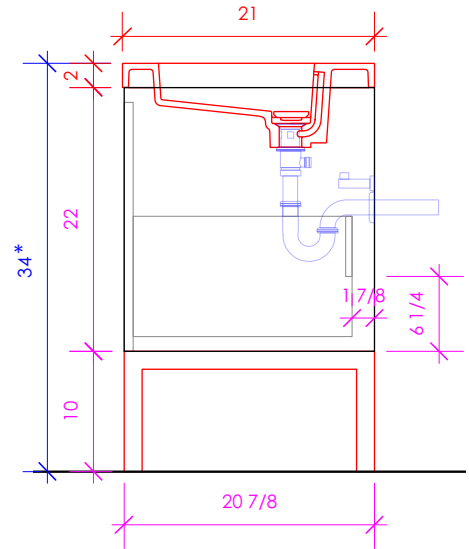

LACAVA

KUBISTA

KUB-W-36L

SUGGESTED PLUMBING
LOCATION WHEN
USED WITH
H263T OR CT36T

* Recommended installation height
** Recommended plumbing location

FEATURES:

- WALL MOUNT VANITY
- THREE DRAWERS WITH SOFT-CLOSE GLIDES
- DRAWER BOXES STAINED TO REFLECT EXTERIOR FINISH
- FINGERPULL OPENINGS
- USED WITH H263LT, H263T, OR CT36T VANITY SINK TOP (SOLD SEPARATELY)
- METAL TRIMS ADD ON AVAILABLE (SOLD SEPARATELY)
- METAL LEGS KUB-LEG ADD ON AVAILABLE (SOLD SEPARATELY)
- MOUNTING: FRENCH CLEAT (INCLUDED)
(SEE FURNITURE MANUAL)
- PROUDLY HANDMADE IN THE USA
- MANUFACTURED WITH LOW VOC FINISHES AND WOOD FROM RENEWABLE FORESTS