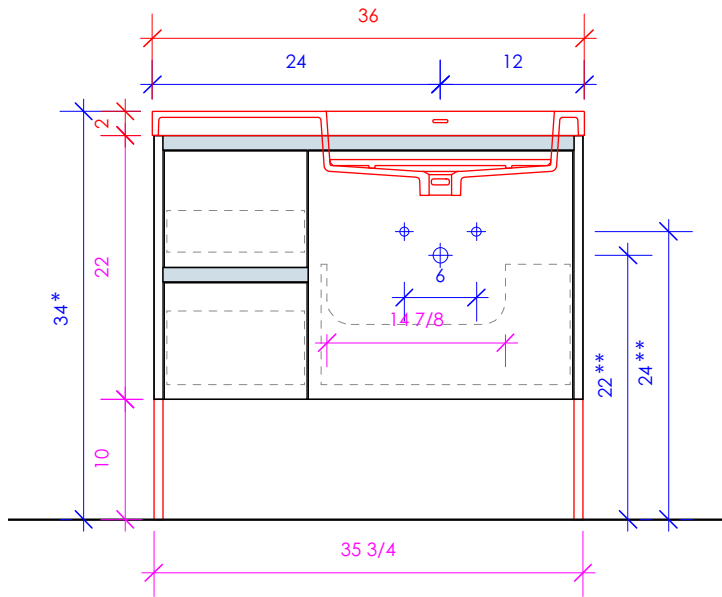

6630 WEST WRIGHTWOOD
CHICAGO, IL 60707

PH: 773-637-9600
FAX: 773-637-9601

LACAVA.COM
INFO@LACAVA.COM

LACAVA

KUBISTA

KUB-W-36R

SUGGESTED PLUMBING
LOCATION WHEN
USED WITH
H263T OR CT36T

* Recommended installation height
** Recommended plumbing location