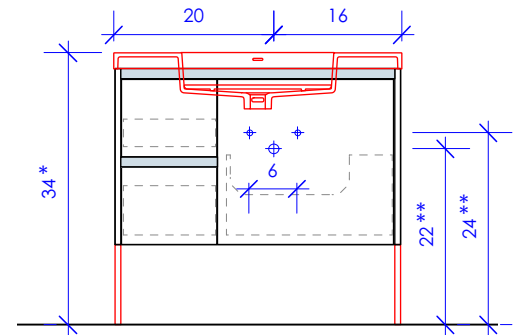

6630 WEST WRIGHTWOOD
CHICAGO, IL 60707

PH: 773-637-9600
FAX: 773-637-9601

LACAVA.COM
INFO@LACAVA.COM

LACAVA

KUBISTA

KUB-W-36R

SUGGESTED PLUMBING
LOCATION WHEN
USED WITH
H263T OR CT36T

* Recommended installation height
** Recommended plumbing location