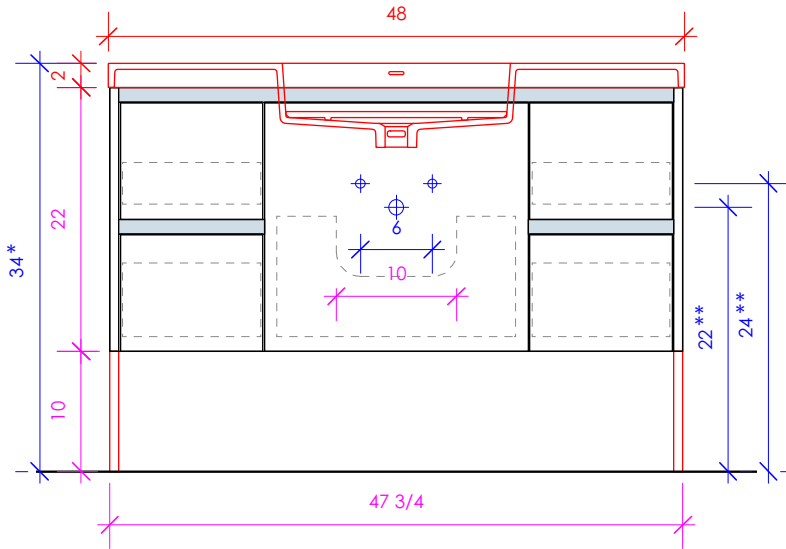

LACAVA

KUBISTA

KUB-W-48

SUGGESTED PLUMBING LOCATION WHEN USED WITH H264BT

* Recommended installation height
** Recommended plumbing location

FEATURES:

- WALL MOUNT VANITY
- FIVE DRAWERS WITH SOFT-CLOSE GLIDES
- DRAWER BOXES STAINED TO REFLECT EXTERIOR FINISH
- FINGERPULL OPENINGS
- USED WITH H264T OR H264BT VANITY SINK TOP (SOLD SEPARATELY)
- METAL TRIMS ADD ON AVAILABLE (SOLD SEPARATELY)
- METAL LEGS KUB-LEG ADD ON AVAILABLE (SOLD SEPARATELY)
- MOUNTING: FRENCH CLEAT (INCLUDED) (SEE FURNITURE MANUAL)
- PROUDLY HANDMADE IN THE USA
- MANUFACTURED WITH LOW VOC FINISHES AND WOOD FROM RENEWABLE FORESTS

1/2" THICKNESS

LACAVA reserves the right to revise any dimension or information on this sheet without notice. Dimensions are nominal and may vary within an industry accepted tolerance of 1/4". Cabinets with 'vanity top' sinks are made to the matching sink and dimensions may vary. LACAVA is not responsible for any cutouts, countertops, or furniture made without the actual product or template. Differences in color, grain, appearance, and texture are inherent in all natural woodwork and should be expected. Variances in these qualities are not deemed manufacturing defects and will not be accepted as valid reasons for return or exchanges. Plumbing specifications are only a guideline and may need alteration based on application.