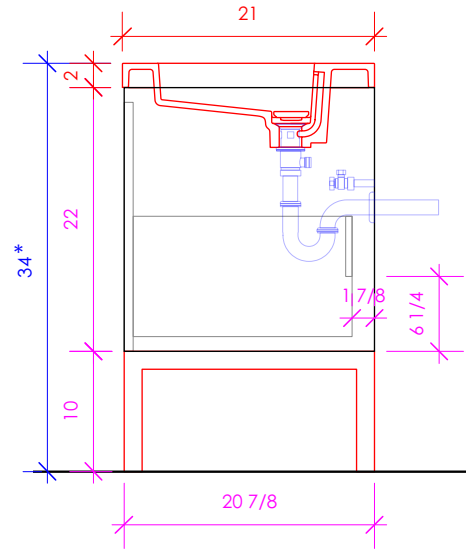

LACAVA

KUBISTA

KUB-W-48

SUGGESTED PLUMBING LOCATION WHEN USED WITH H264BT

* Recommended installation height
** Recommended plumbing location

FEATURES:

- WALL MOUNT VANITY
- FIVE DRAWERS WITH SOFT-CLOSE GLIDES
- DRAWER BOXES STAINED TO REFLECT EXTERIOR FINISH
- FINGERPULL OPENINGS
- USED WITH H264T OR H264BT VANITY SINK TOP (SOLD SEPARATELY)
- METAL TRIMS ADD ON AVAILABLE (SOLD SEPARATELY)
- METAL LEGS KUB-LEG ADD ON AVAILABLE (SOLD SEPARATELY)
- MOUNTING: FRENCH CLEAT (INCLUDED) (SEE FURNITURE MANUAL)
- PROUDLY HANDMADE IN THE USA
- MANUFACTURED WITH LOW VOC FINISHES AND WOOD FROM RENEWABLE FORESTS

1/2" THICKNESS

LACAVA reserves the right to revise any dimension or information on this sheet without notice. Dimensions are nominal and may vary within an industry accepted tolerance of 1/4". Cabinets with 'vanity top' sinks are made to the matching sink and dimensions may vary. LACAVA is not responsible for any cutouts, countertops, or furniture made without the actual product or template. Differences in color, grain, appearance, and texture are inherent in all natural woodwork and should be expected. Variances in these qualities are not deemed manufacturing defects and will not be accepted as valid reasons for return or exchanges. Plumbing specifications are only a guideline and may need alteration based on application.