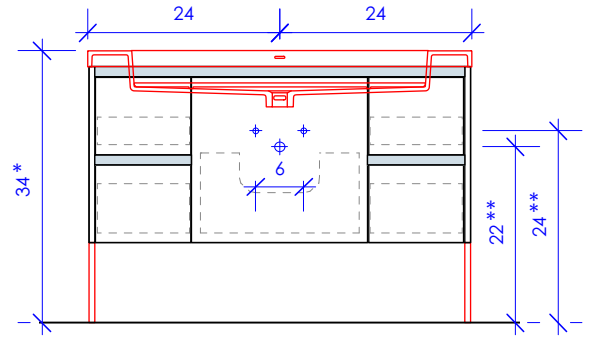

LACAVA

KUBISTA

KUB-W-48

SUGGESTED PLUMBING LOCATION WHEN USED WITH H264BT

* Recommended installation height
** Recommended plumbing location

FEATURES:

- WALL MOUNT VANITY
- FIVE DRAWERS WITH SOFT-CLOSE GLIDES
- DRAWER BOXES STAINED TO REFLECT EXTERIOR FINISH
- FINGERPULL OPENINGS
- USED WITH H264T OR H264BT VANITY SINK TOP (SOLD SEPARATELY)
- METAL TRIMS ADD ON AVAILABLE (SOLD SEPARATELY)
- METAL LEGS KUB-LEG ADD ON AVAILABLE (SOLD SEPARATELY)
- MOUNTING: FRENCH CLEAT (INCLUDED) (SEE FURNITURE MANUAL)
- PROUDLY HANDMADE IN THE USA
- MANUFACTURED WITH LOW VOC FINISHES AND WOOD FROM RENEWABLE FORESTS

1/2" THICKNESS

LACAVA reserves the right to revise any dimension or information on this sheet without notice. Dimensions are nominal and may vary within an industry accepted tolerance of 1/4". Cabinets with 'vanity top' sinks are made to the matching sink and dimensions may vary. LACAVA is not responsible for any cutouts, countertops, or furniture made without the actual product or template. Differences in color, grain, appearance, and texture are inherent in all natural woodwork and should be expected. Variances in these qualities are not deemed manufacturing defects and will not be accepted as valid reasons for return or exchanges. Plumbing specifications are only a guideline and may need alteration based on application.