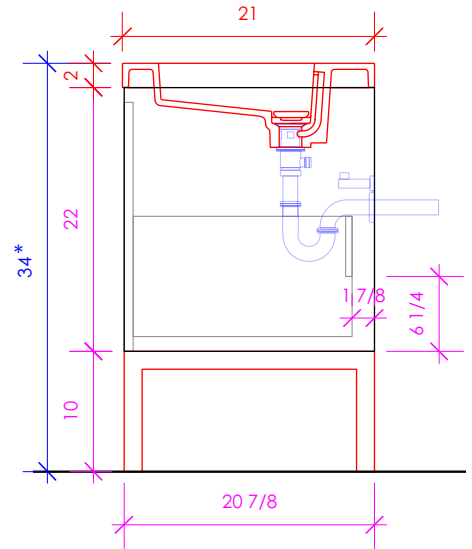

6630 WEST WRIGHTWOOD
CHICAGO, IL 60707

PH: 773-637-9600
FAX: 773-637-9601

LACAVA.COM
INFO@LACAVA.COM

LACAVA

KUBISTA KUB-W-48R

SUGGESTED PLUMBING
LOCATION WHEN
USED WITH H264T

* Recommended installation height
** Recommended plumbing location