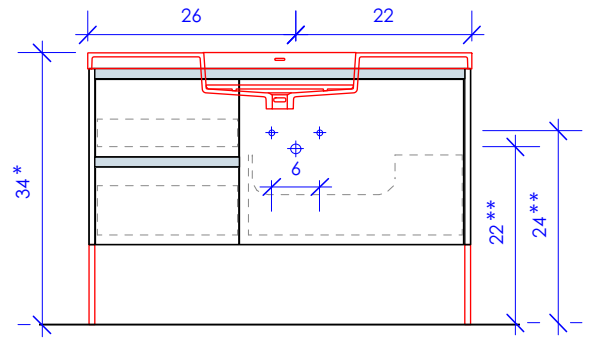

6630 WEST WRIGHTWOOD
CHICAGO, IL 60707

PH: 773-637-9600
FAX: 773-637-9601

LACAVA.COM
INFO@LACAVA.COM

LACAVA

KUBISTA KUB-W-48R

SUGGESTED PLUMBING
LOCATION WHEN
USED WITH H264T

* Recommended installation height
** Recommended plumbing location