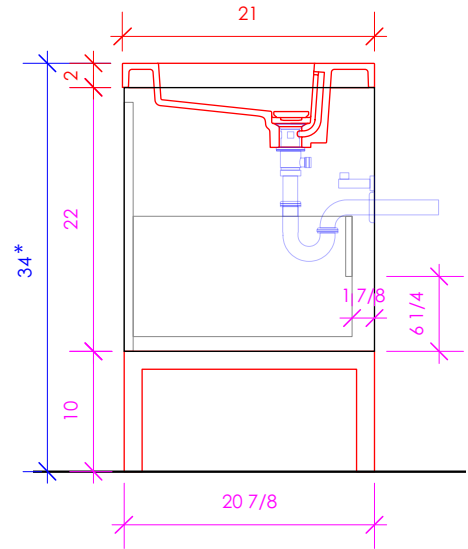

LACAVA

KUBISTA KUB-W-48L

SUGGESTED PLUMBING
LOCATION WHEN
USED WITH H264T

* Recommended installation height
** Recommended plumbing location

FEATURES:

- WALL MOUNT VANITY
- THREE DRAWERS WITH SOFT-CLOSE GLIDES
- DRAWER BOXES STAINED TO REFLECT EXTERIOR FINISH
- FINGERPULL OPENINGS
- USED WITH H264LT, H264T, OR H264BT VANITY SINK TOP (SOLD SEPARATELY)
- METAL TRIMS ADD ON AVAILABLE (SOLD SEPARATELY)
- METAL LEGS KUB-LEG ADD ON AVAILABLE (SOLD SEPARATELY)
- MOUNTING: FRENCH CLEAT (INCLUDED)
(SEE FURNITURE MANUAL)
- PROUDLY HANDMADE IN THE USA
- MANUFACTURED WITH LOW VOC FINISHES AND WOOD FROM RENEWABLE FORESTS