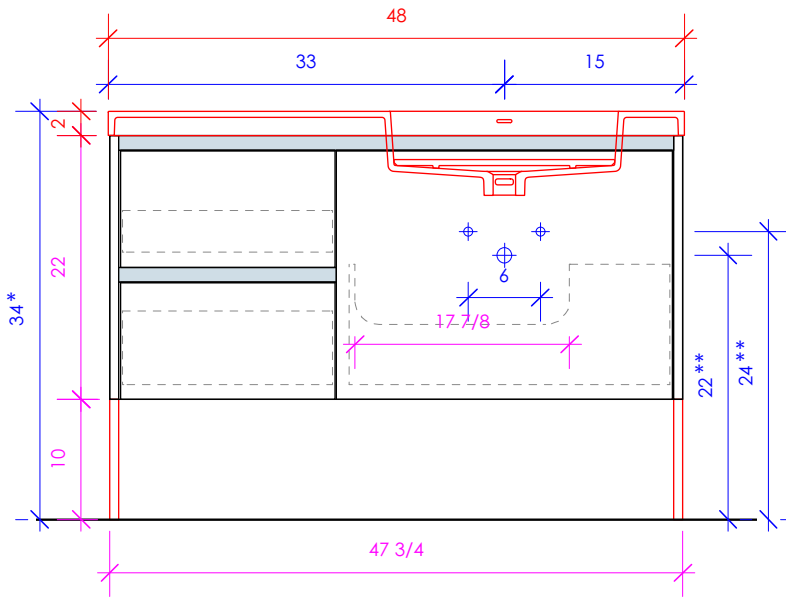

6630 WEST WRIGHTWOOD
CHICAGO, IL 60707

PH: 773-637-9600
FAX: 773-637-9601

LACAVA.COM
INFO@LACAVA.COM

LACAVA

KUBISTA KUB-W-48R

SUGGESTED PLUMBING
LOCATION WHEN
USED WITH H264T

* Recommended installation height
** Recommended plumbing location