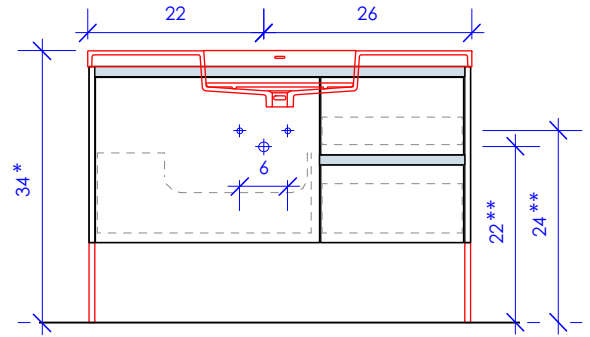

LACAVA

KUBISTA KUB-W-48L

SUGGESTED PLUMBING
LOCATION WHEN
USED WITH H264T

* Recommended installation height
** Recommended plumbing location

FEATURES:

- WALL MOUNT VANITY
- THREE DRAWERS WITH SOFT-CLOSE GLIDES
- DRAWER BOXES STAINED TO REFLECT EXTERIOR FINISH
- FINGERPULL OPENINGS
- USED WITH H264LT, H264T, OR H264BT VANITY SINK TOP (SOLD SEPARATELY)
- METAL TRIMS ADD ON AVAILABLE (SOLD SEPARATELY)
- METAL LEGS KUB-LEG ADD ON AVAILABLE (SOLD SEPARATELY)
- MOUNTING: FRENCH CLEAT (INCLUDED)
(SEE FURNITURE MANUAL)
- PROUDLY HANDMADE IN THE USA
- MANUFACTURED WITH LOW VOC FINISHES AND WOOD FROM RENEWABLE FORESTS