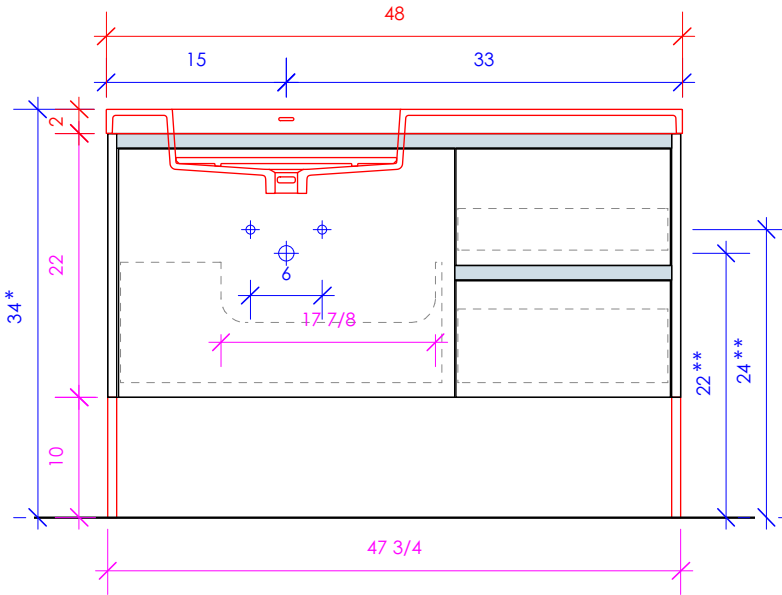

LACAVA

KUBISTA KUB-W-48L

SUGGESTED PLUMBING
LOCATION WHEN
USED WITH H264T

* Recommended installation height
** Recommended plumbing location

FEATURES:

- WALL MOUNT VANITY
- THREE DRAWERS WITH SOFT-CLOSE GLIDES
- DRAWER BOXES STAINED TO REFLECT EXTERIOR FINISH
- FINGERPULL OPENINGS
- USED WITH H264LT, H264T, OR H264BT VANITY SINK TOP (SOLD SEPARATELY)
- METAL TRIMS ADD ON AVAILABLE (SOLD SEPARATELY)
- METAL LEGS KUB-LEG ADD ON AVAILABLE (SOLD SEPARATELY)
- MOUNTING: FRENCH CLEAT (INCLUDED)
(SEE FURNITURE MANUAL)
- PROUDLY HANDMADE IN THE USA
- MANUFACTURED WITH LOW VOC FINISHES AND WOOD FROM RENEWABLE FORESTS