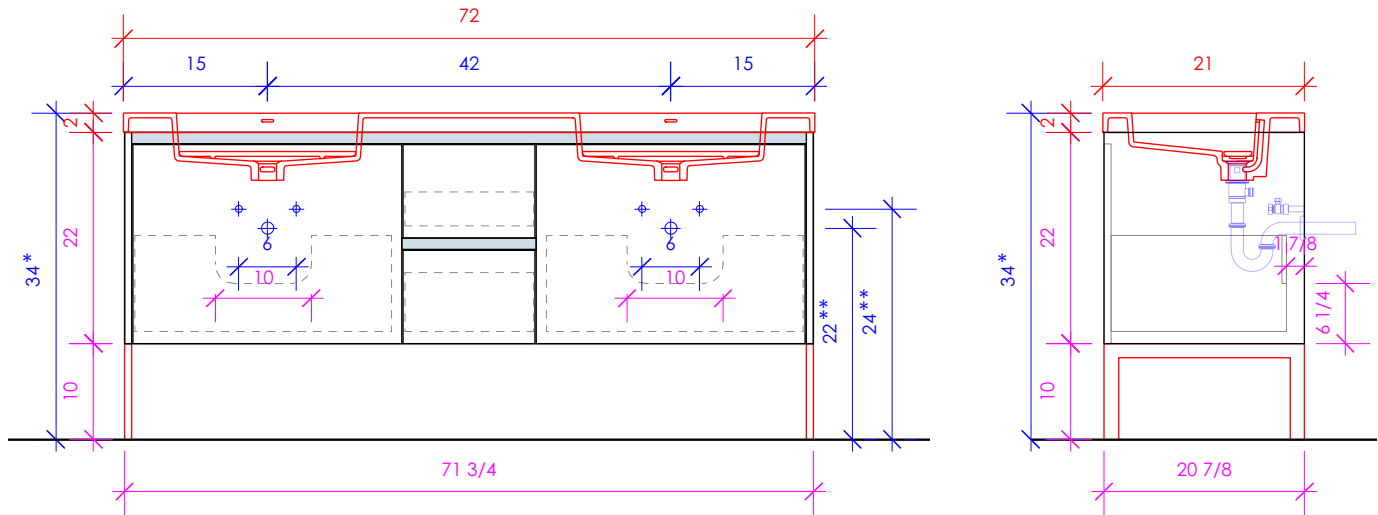

## KUBISTA

KUB-W-72

\* Recommended installation height  
\*\* Recommended plumbing location

3/4" THICKNESS

3/4" THICKNESS

1/2" THICKNESS

LACAVA reserves the right to revise any dimension or information on this sheet without notice. Dimensions are nominal and may vary within an industry accepted tolerance of 1/4". Cabinets with 'vanity top' sinks are made to the matching sink and dimensions may vary. LACAVA is not responsible for any cutouts, countertops, or furniture made without the actual product or template. Differences in color, grain, appearance, and texture are inherent in all natural woodwork and should be expected. Variances in these qualities are not deemed manufacturing defects and will not be accepted as valid reasons for return or exchanges. Plumbing specifications are only a guideline and may need alteration based on application.