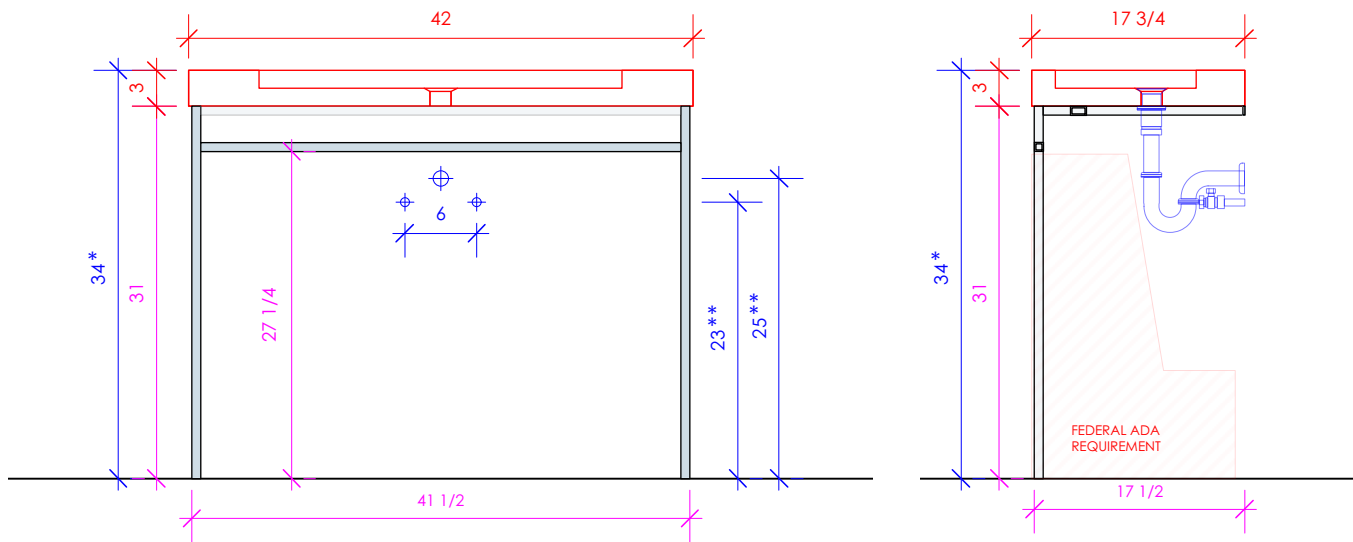

LACAVA

LIBERA

LIB-ADA-42

* Recommended installation height
** Recommended plumbing location

FEATURES:

- FLOOR STANDING CONSOLE VANITY
- CAN BE ADA COMPLIANT WHEN INSTALLED CORRECTLY
- WELDED METAL CONSOLE
- USED WITH 5303 SINK (SOLD SEPARATELY)
- MOUNTING: PREDRILLED HOLES IN METAL SPANS
(SEE FURNITURE MANUAL)
- PROUDLY HANDMADE IN THE USA

1/2" THICKNESS

LACAVA reserves the right to revise any dimension or information on this sheet without notice. Dimensions are nominal and may vary within an industry accepted tolerance of 1/4". Cabinets with 'vanity top' sinks are made to the matching sink and dimensions may vary. LACAVA is not responsible for any cutouts, countertops, or furniture made without the actual product or template. Differences in color, grain, appearance, and texture are inherent in all natural woodwork and should be expected. Variances in these qualities are not deemed manufacturing defects and will not be accepted as valid reasons for return or exchanges. Plumbing specifications are only a guideline and may need alteration based on application.