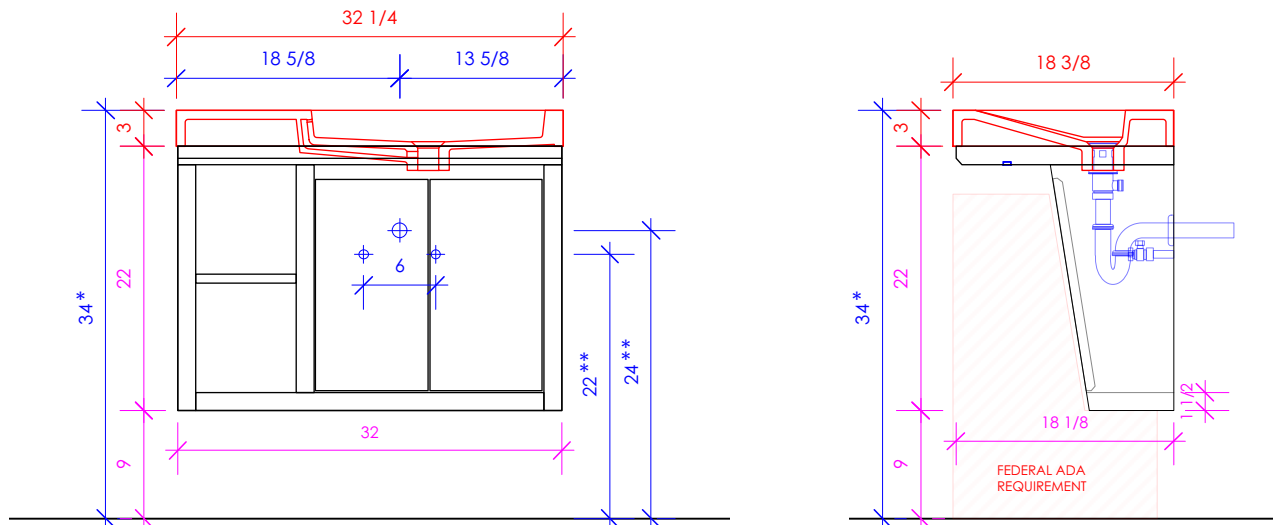

6630 WEST WRIGHTWOOD
CHICAGO, IL 60707

PH: 773-637-9600
FAX: 773-637-9601

LACAVA.COM
INFO@LACAVA.COM

LACAVA

LIBERA

LIB-W-32R

* Recommended installation height
 ** Recommended plumbing location

FEATURES: