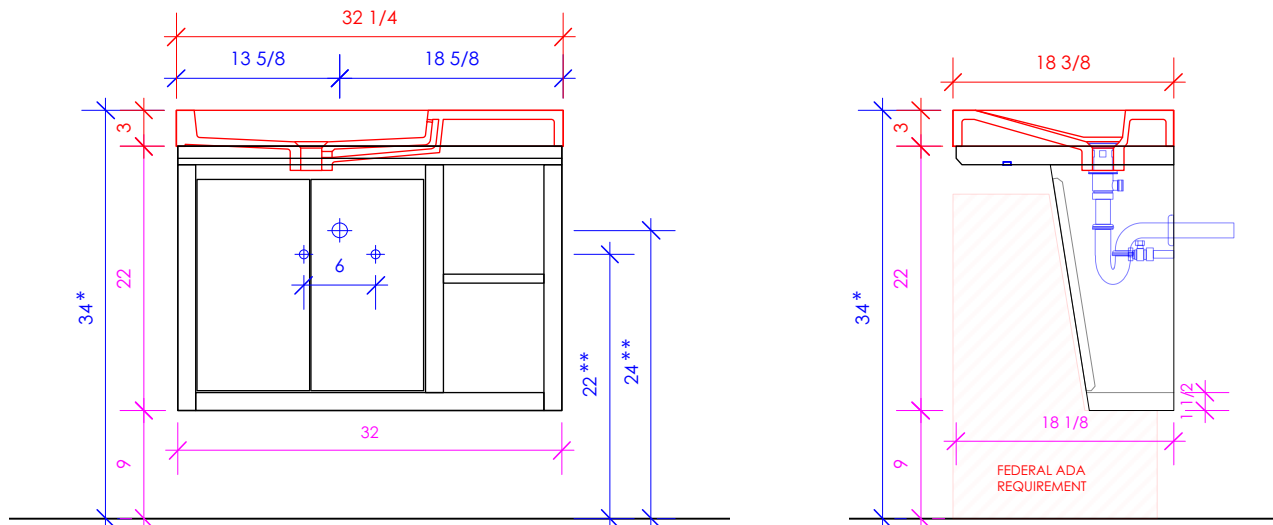

LACAVA

LIBERA

LIB-W-32L

* Recommended installation height
** Recommended plumbing location

FEATURES:

- WALL MOUNT VANITY
- CAN BE ADA COMPLIANT WHEN INSTALLED CORRECTLY
- TWO SWING DOORS WITH SOFT-CLOSE HINGES
- FINGERPULL OPENINGS
- TWO CUBBIES
- LED LIGHT BAR BELOW TOP
- USED WITH 5101LH SINK (SOLD SEPARATELY)
- MOUNTING: FULL WOOD BACKING
(SEE FURNITURE MANUAL)
- PROUDLY HANDMADE IN THE USA
- MANUFACTURED WITH LOW VOC FINISHES
AND WOOD FROM RENEWABLE FORESTS