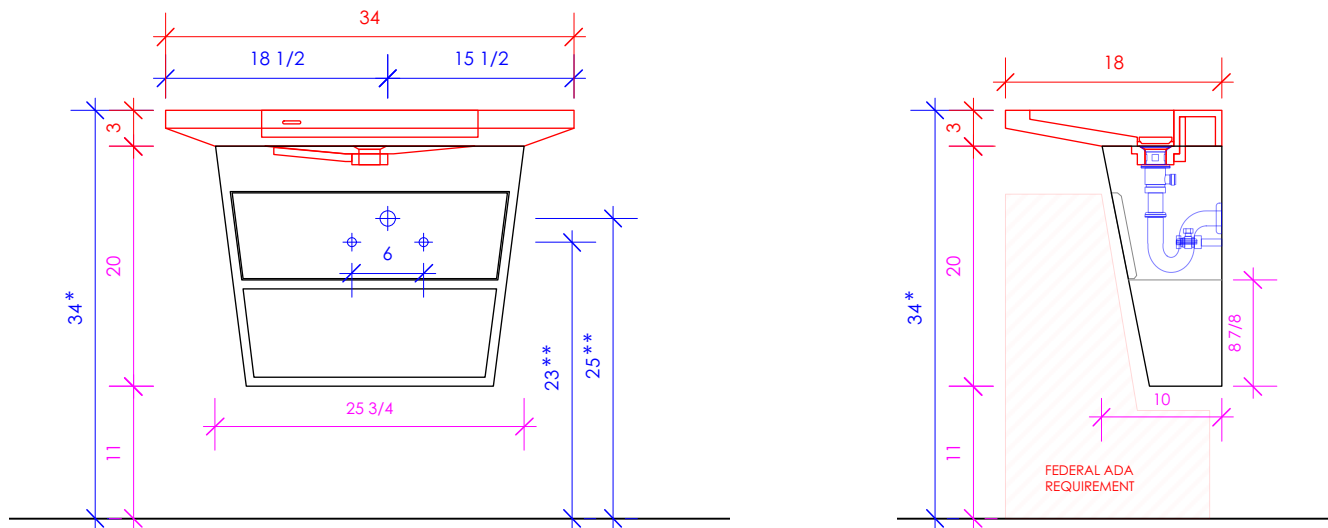

## LIBERA

LIB-W-34

\* Recommended installation height  
\*\* Recommended plumbing location

3/4" THICKNESS

3/4" THICKNESS

1/2" THICKNESS

LACAVA reserves the right to revise any dimension or information on this sheet without notice. Dimensions are nominal and may vary within an industry accepted tolerance of 1/4". Cabinets with 'vanity top' sinks are made to the matching sink and dimensions may vary. LACAVA is not responsible for any cutouts, countertops, or furniture made without the actual product or template. Differences in color, grain, appearance, and texture are inherent in all natural woodwork and should be expected. Variances in these qualities are not deemed manufacturing defects and will not be accepted as valid reasons for return or exchanges. Plumbing specifications are only a guideline and may need alteration based on application.