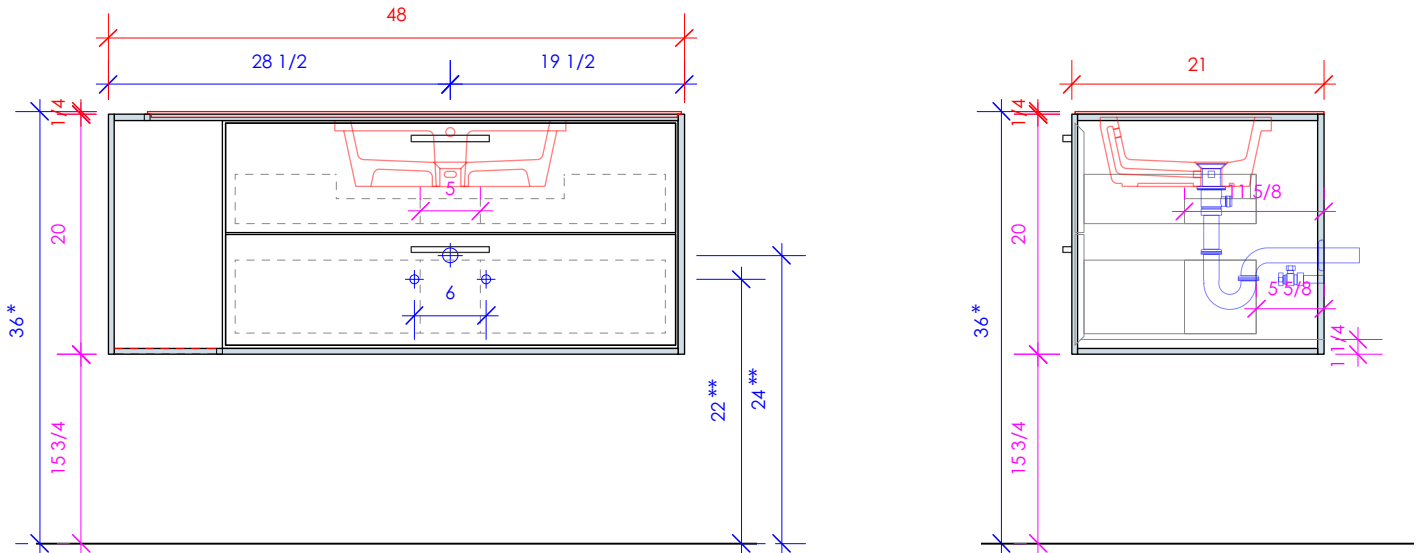

1/2" THICKNESS

LACAVA reserves the right to revise any dimension or information on this sheet without notice. Dimensions are nominal and may vary within an industry accepted tolerance of 1/4". Cabinets with 'vanity top' sinks are made to the matching sink and dimensions may vary. LACAVA is not responsible for any cutouts, countertops, or furniture made without the actual product or template. Differences in color, grain, appearance, and texture are inherent in all natural woodwork and should be expected. Variances in these qualities are not deemed manufacturing defects and will not be accepted as valid reasons for return or exchanges. Plumbing specifications are only a guideline and may need alteration based on application.

6630 WEST WRIGHTWOOD
CHICAGO, IL 60707

PH: 773-637-9600
FAX: 773-637-9601

LACAVA.COM
INFO@LACAVA.COM

LACAVA

LINEA

LIN-UN-48R

* Recommended installation height
** Recommended plumbing location

FEATURES: