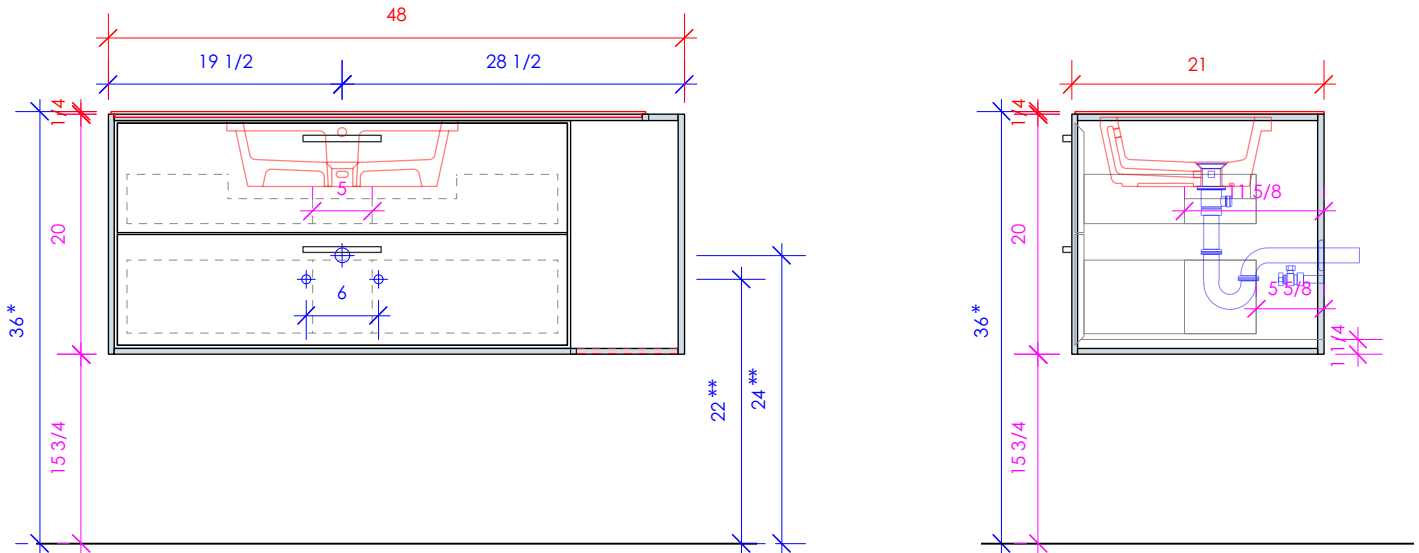

LACAVA

LINEA

LIN-UN-48L

* Recommended installation height
** Recommended plumbing location

FEATURES:

- WALL MOUNT VANITY
- TWO DRAWERS WITH SOFT-CLOSE GLIDES
- DRAWER BOXES STAINED TO REFLECT EXTERIOR FINISH
- MITERED DETAILING ON DRAWERS
- DECORATIVE HARDWARE **K450** INCLUDED BUT NOT INSTALLED - CAN BE INSTALLED UPON REQUEST
- USED WITH **LIN-UN-48LF** FRAME, **LIN-UN-48LT** COUNTERTOP AND **5452UN** SINK (SOLD SEPARATELY)
- MOUNTING: FULL WOOD BACKING
(SEE FURNITURE MANUAL)
- PROUDLY HANDMADE IN THE USA
- MANUFACTURED WITH LOW VOC FINISHES AND WOOD FROM RENEWABLE FORESTS

1/2" THICKNESS

LACAVA reserves the right to revise any dimension or information on this sheet without notice. Dimensions are nominal and may vary within an industry accepted tolerance of 1/4". Cabinets with 'vanity top' sinks are made to the matching sink and dimensions may vary. LACAVA is not responsible for any cutouts, countertops, or furniture made without the actual product or template. Differences in color, grain, appearance, and texture are inherent in all natural woodwork and should be expected. Variances in these qualities are not deemed manufacturing defects and will not be accepted as valid reasons for return or exchanges. Plumbing specifications are only a guideline and may need alteration based on application.